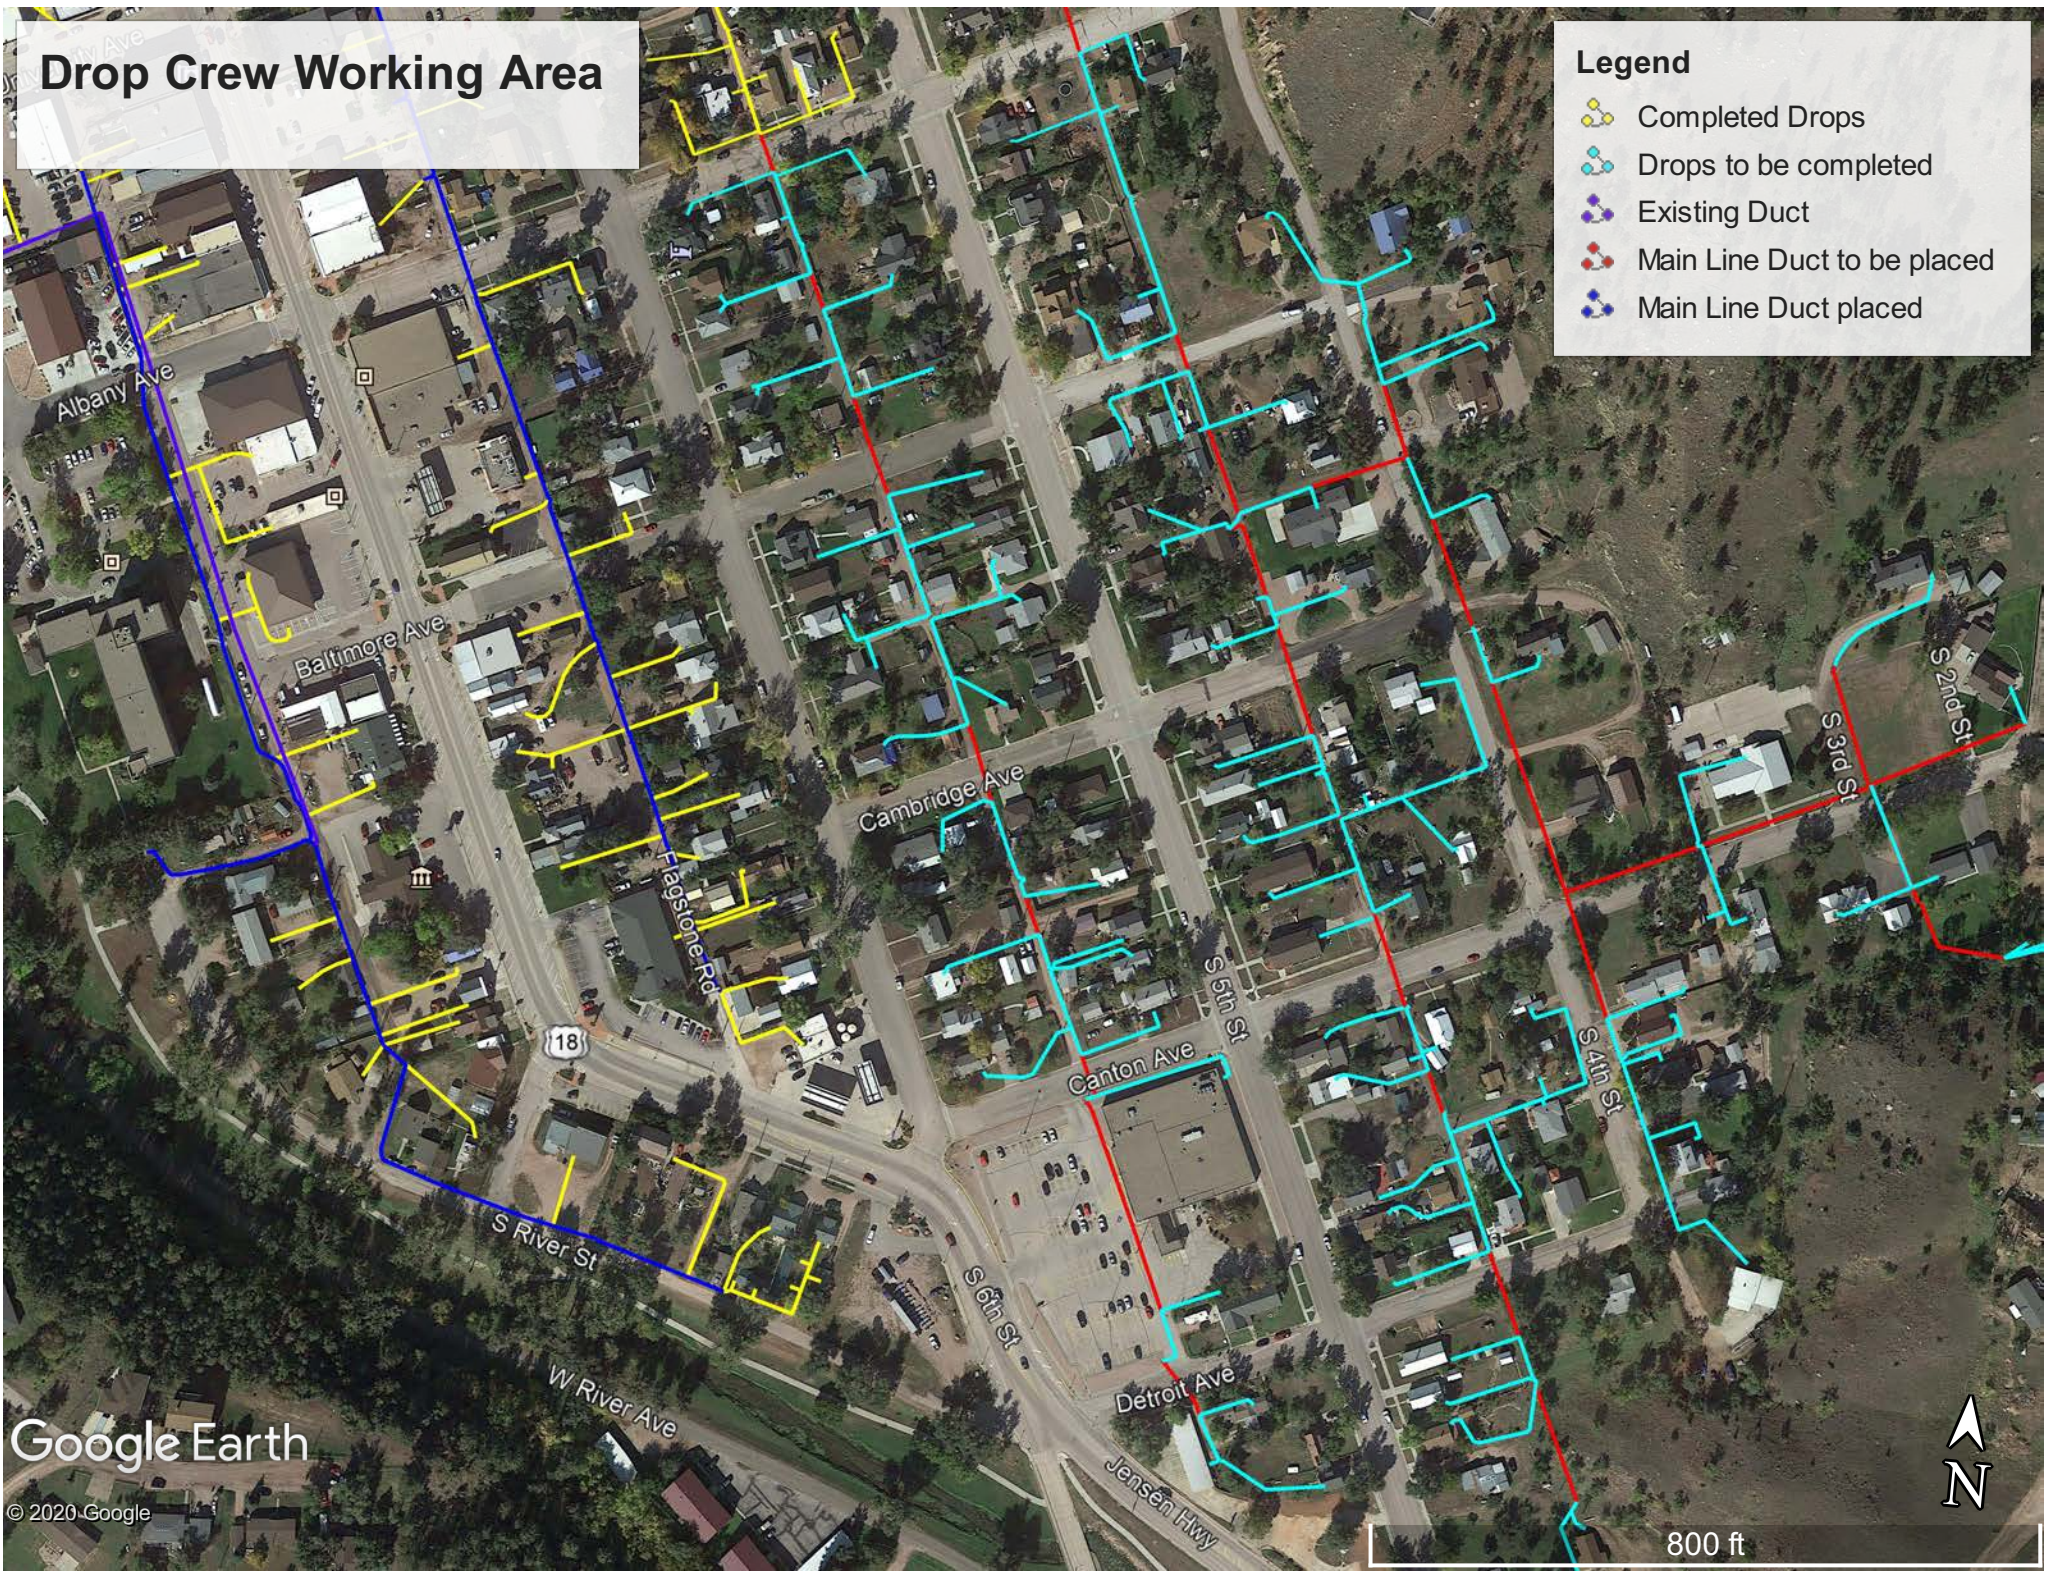

# Drop Crew Working Area

**Legend**

- Completed Drops
- Drops to be completed
- Existing Duct
- Main Line Duct to be placed
- Main Line Duct placed

Google Earth

© 2020 Google

800 ft