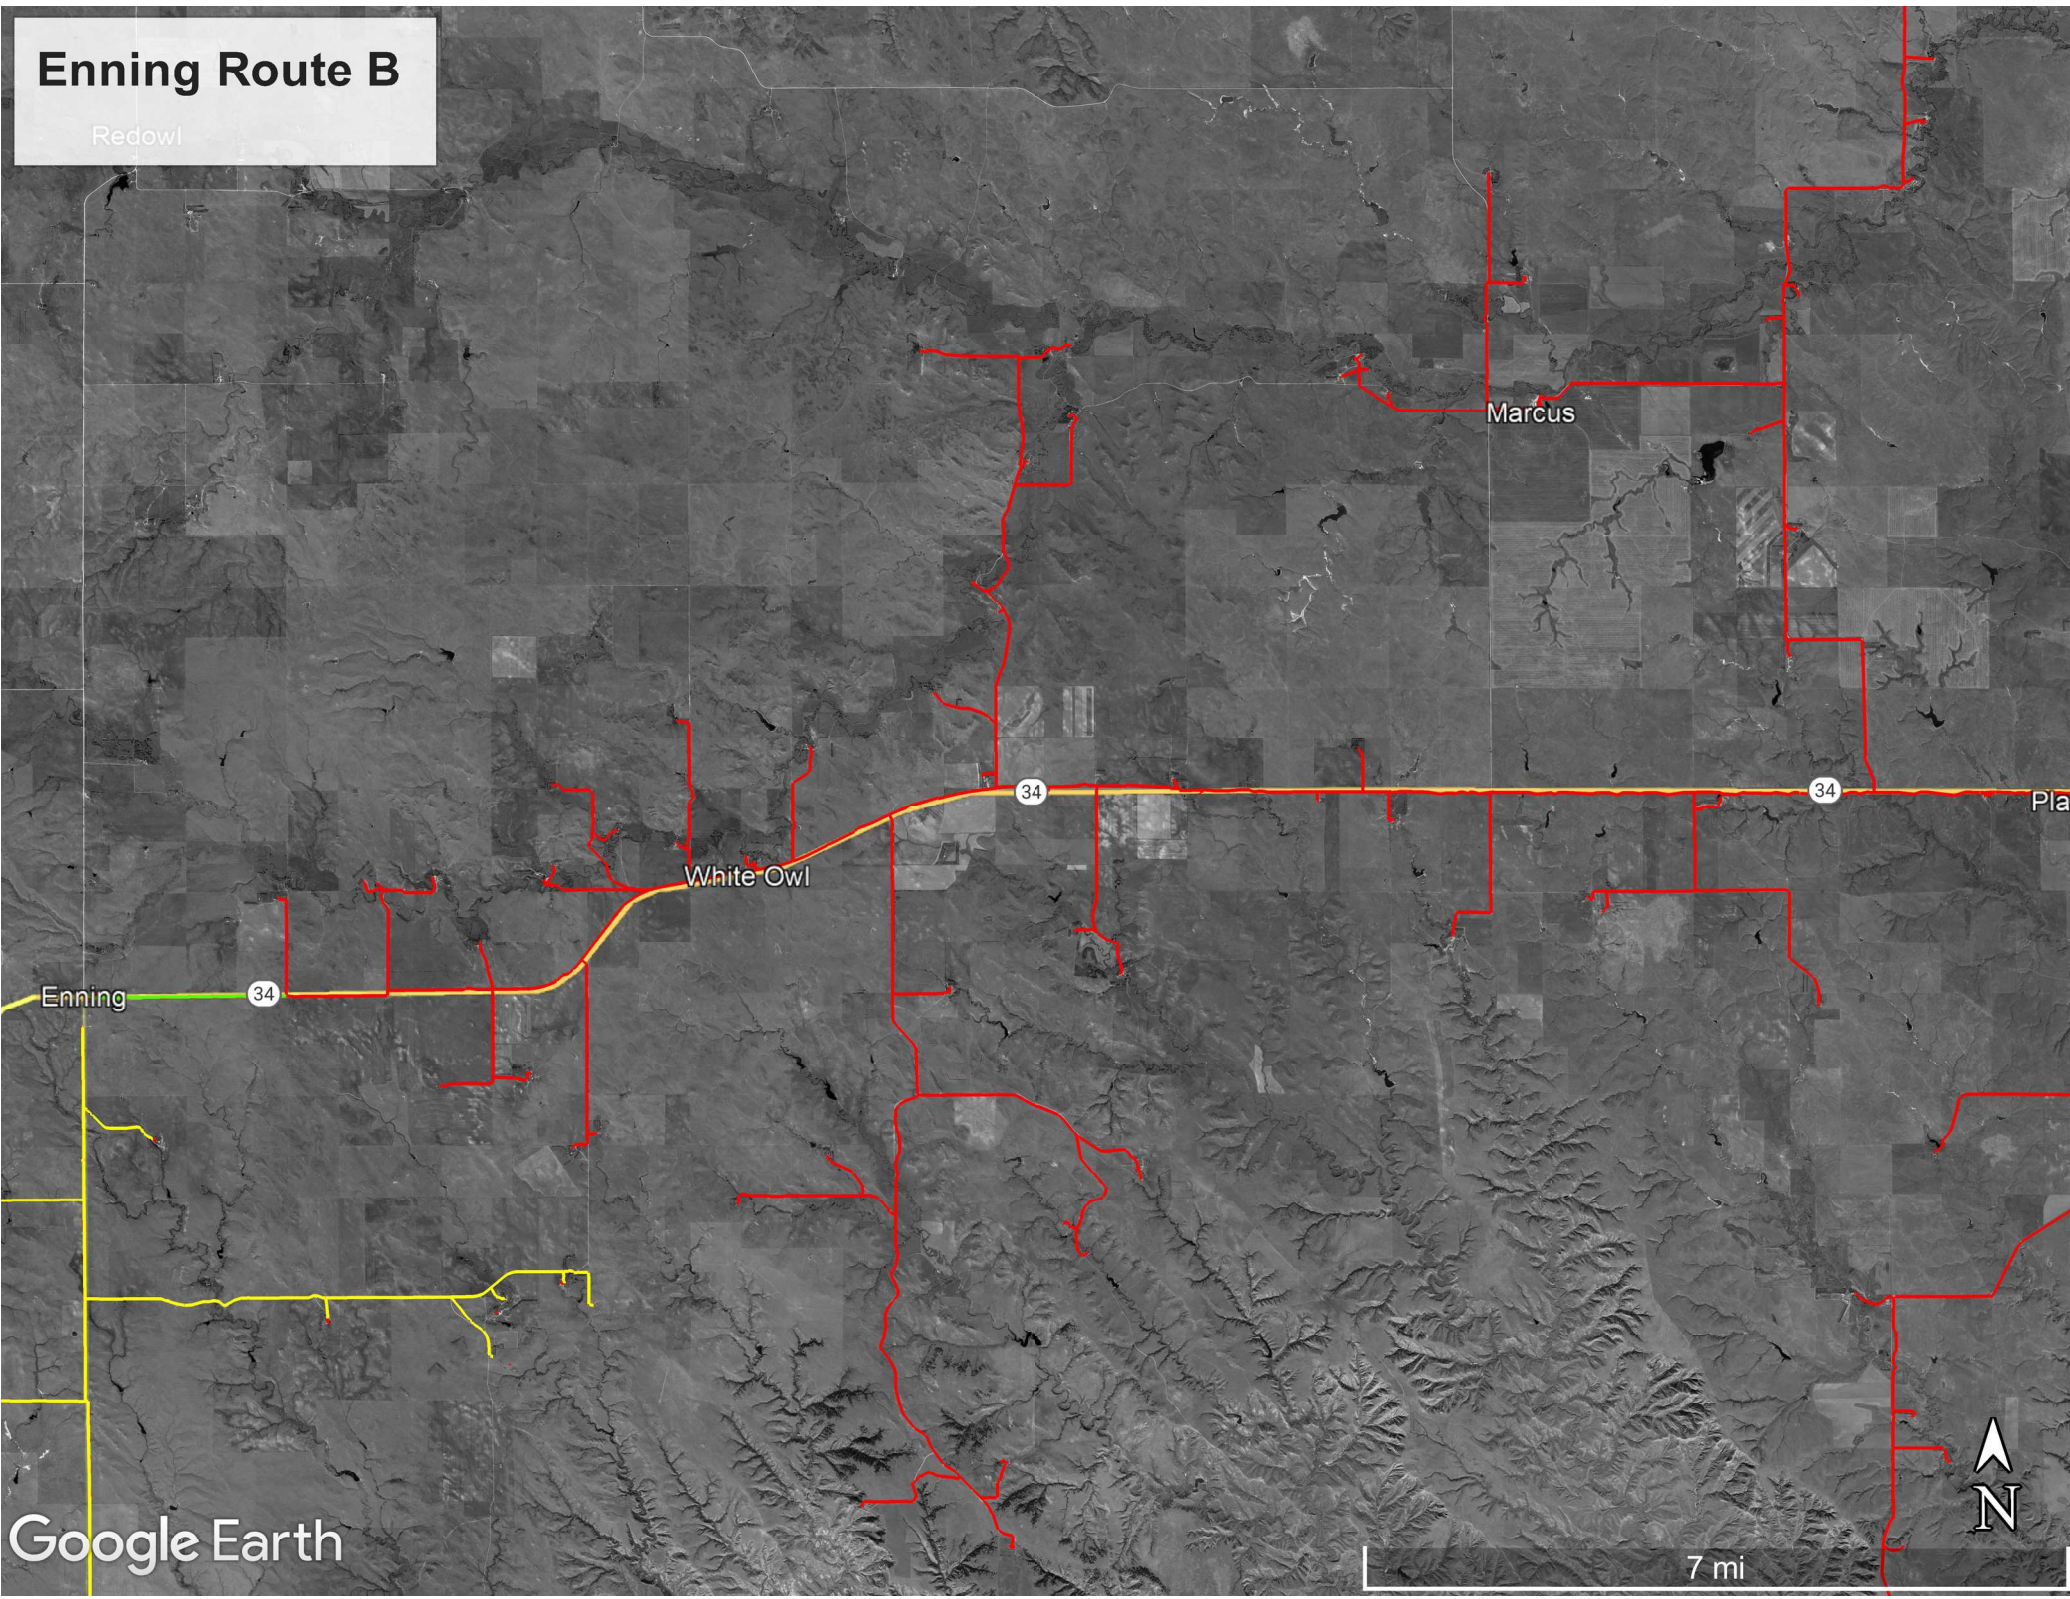

Enning Route B

Redowl

Enning

34

White Owl

34

Marcus

34

Pla

Google Earth

7 mi

N