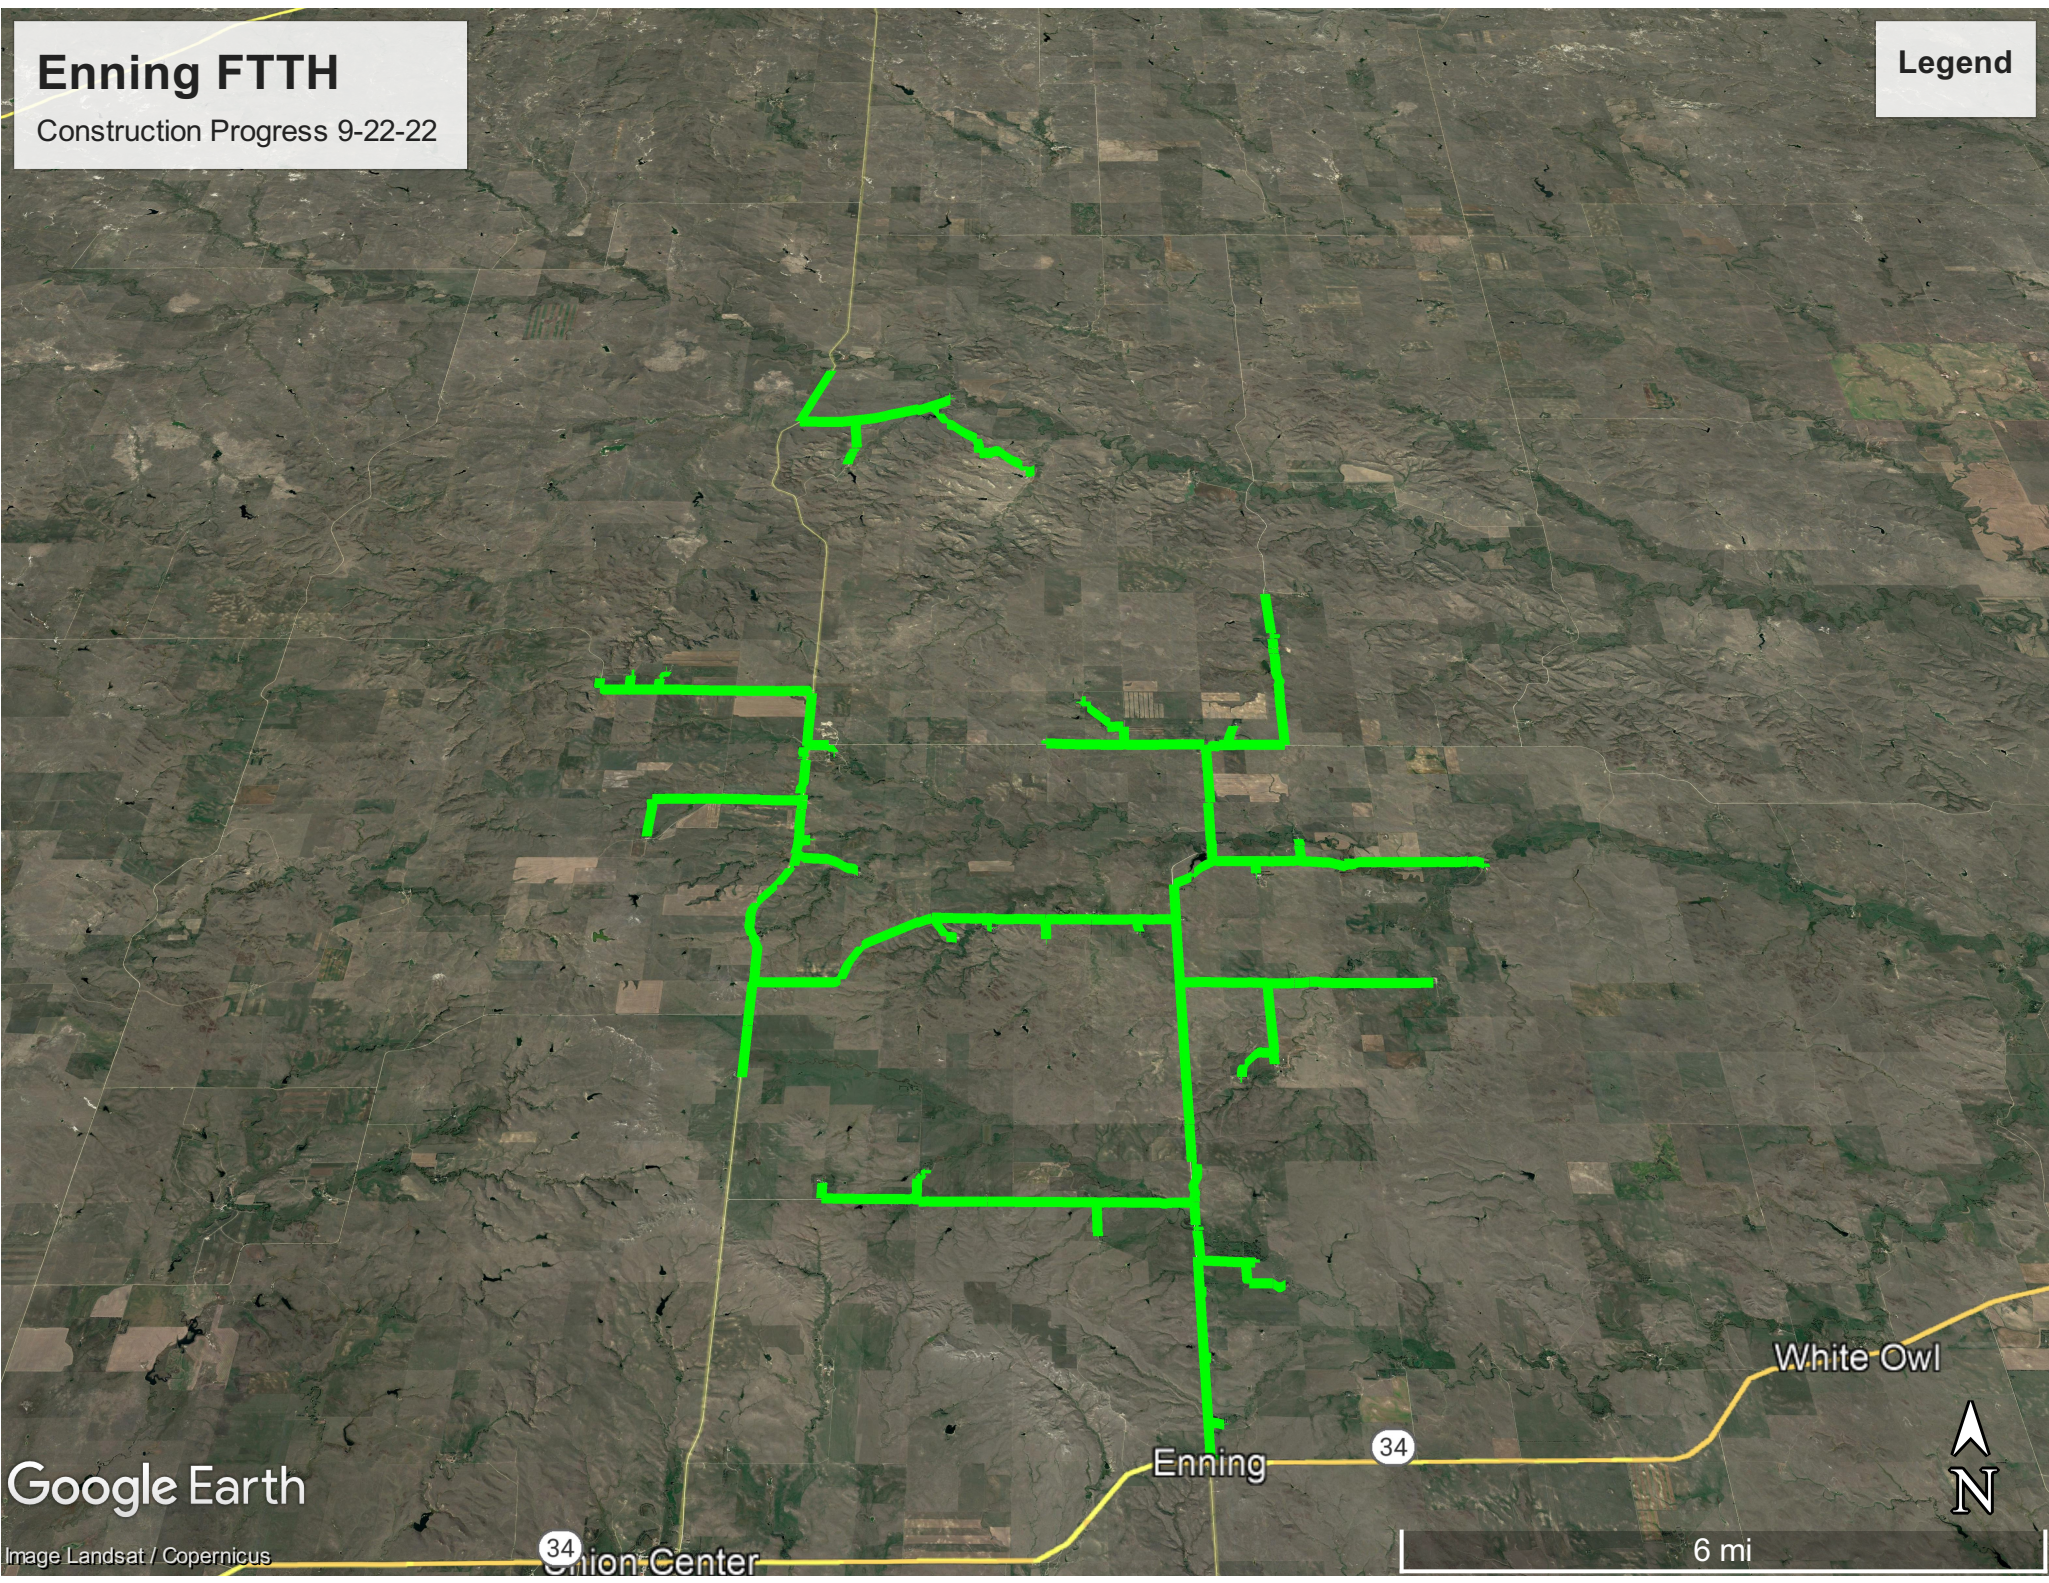

Enning FTTH

Construction Progress 9-22-22

Legend

Google Earth

Image Landsat / Copernicus

34

Union Center

Enning

34

White Owl

6 mi