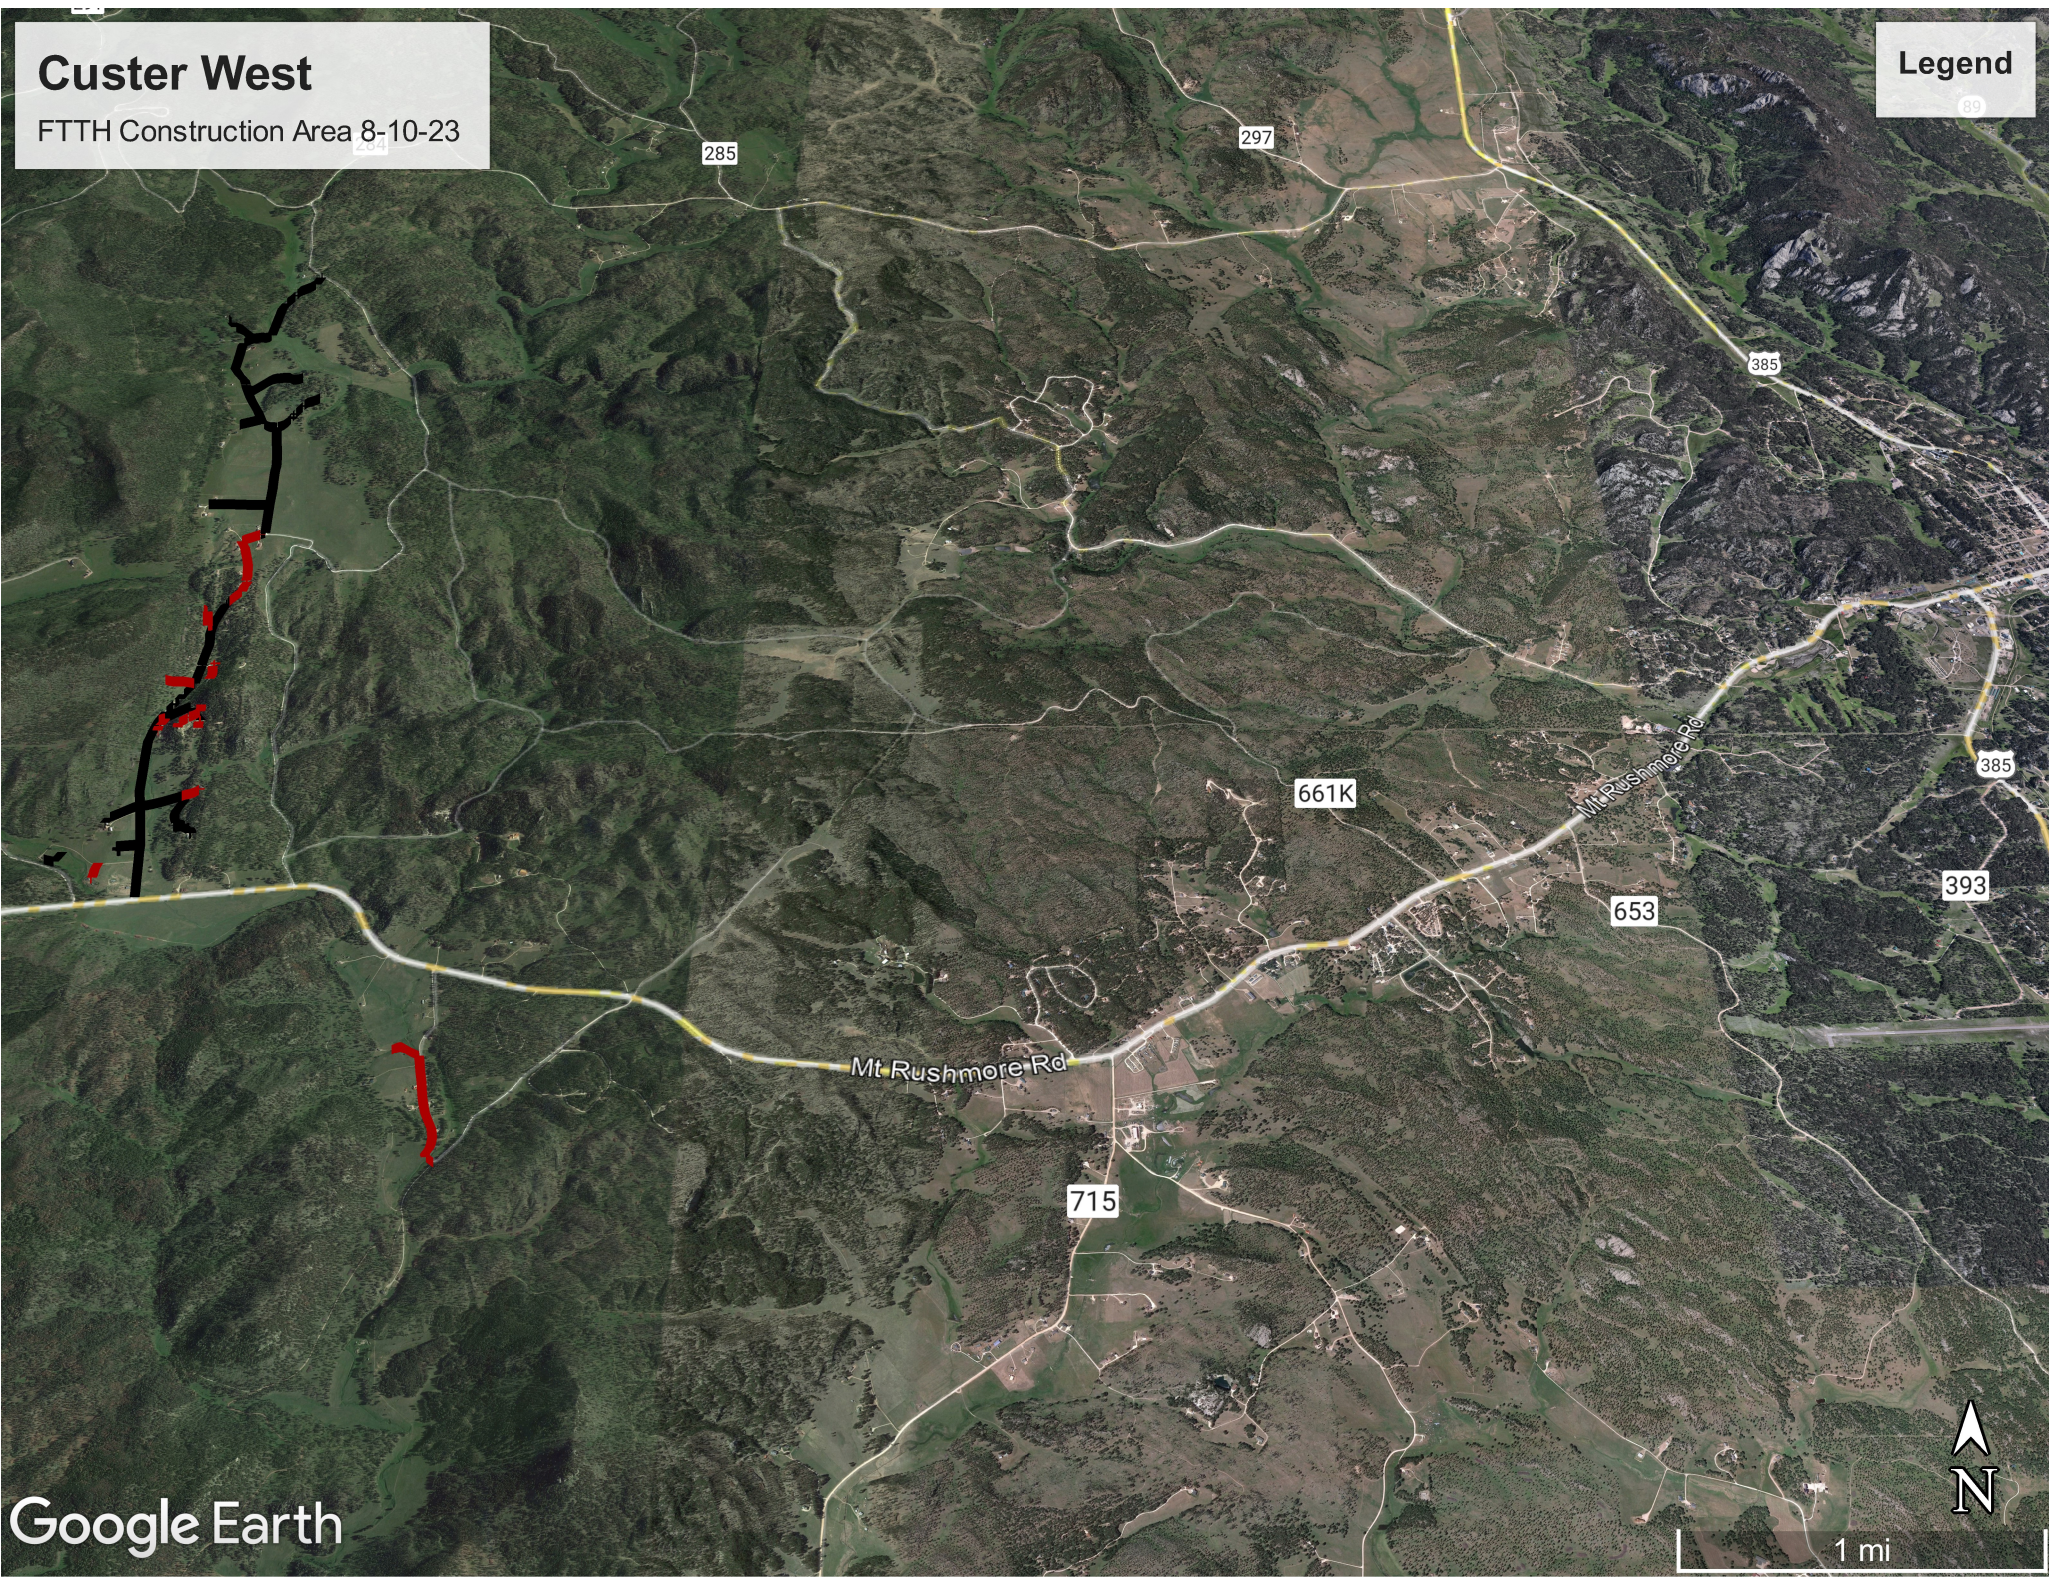

Custer West

FTTH Construction Area 8-10-23

Legend

Google Earth

1 mi