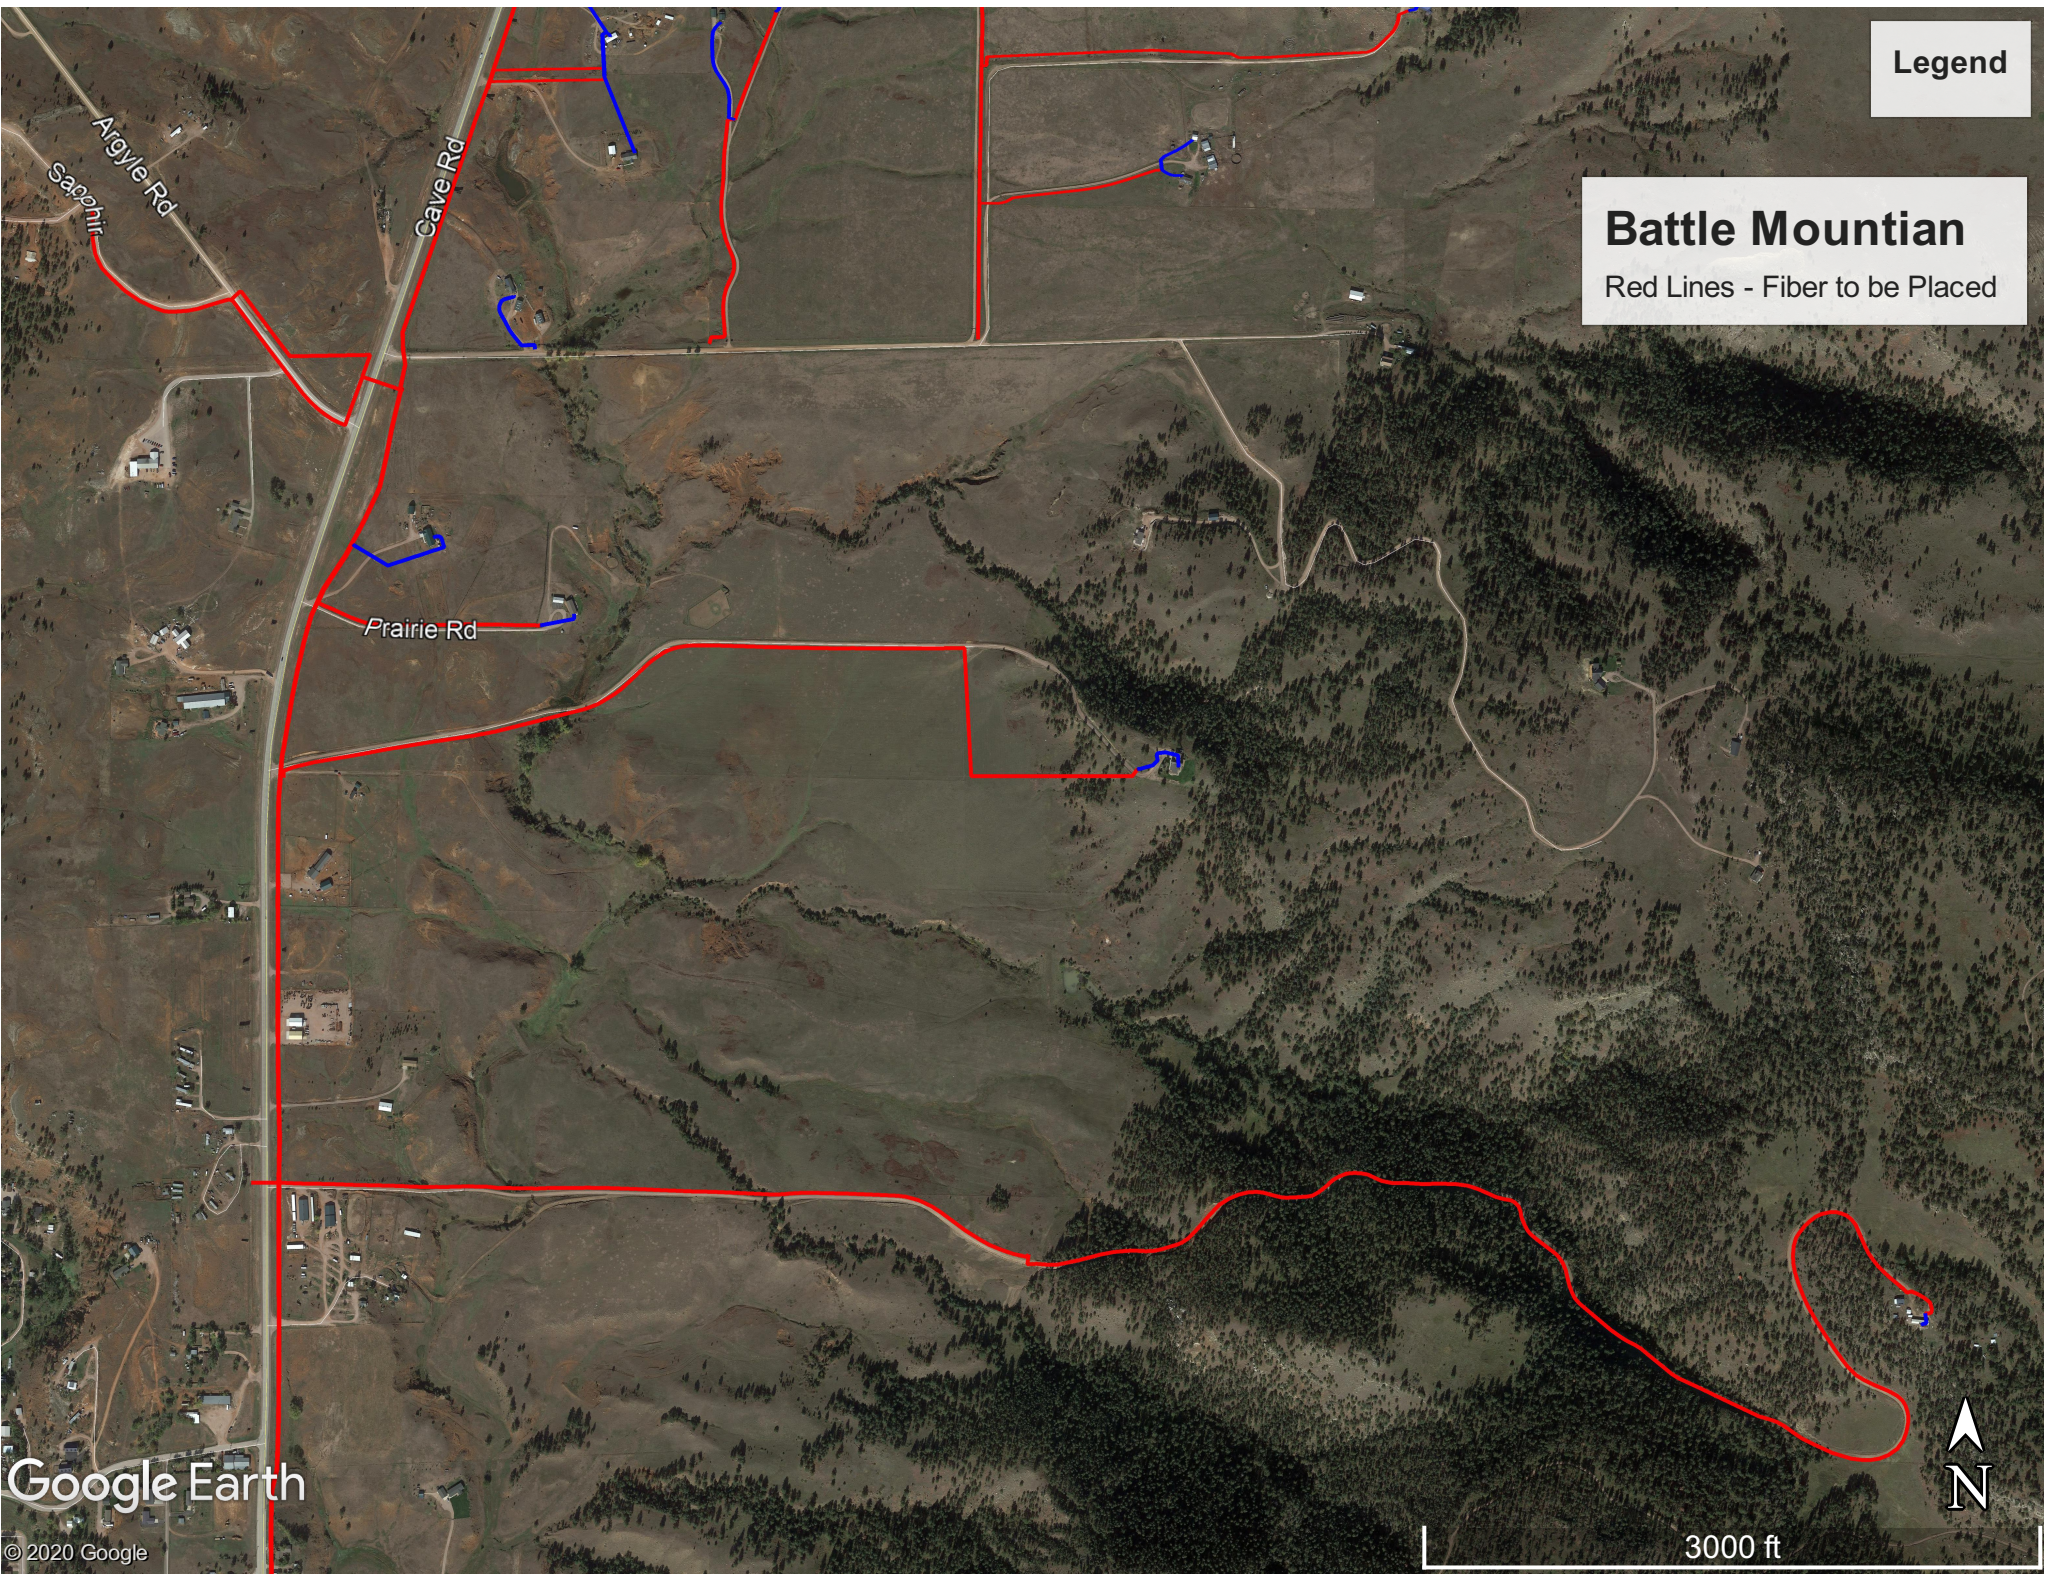

Legend

Battle Mountain
Red Lines - Fiber to be Placed

Google Earth

© 2020 Google

3000 ft