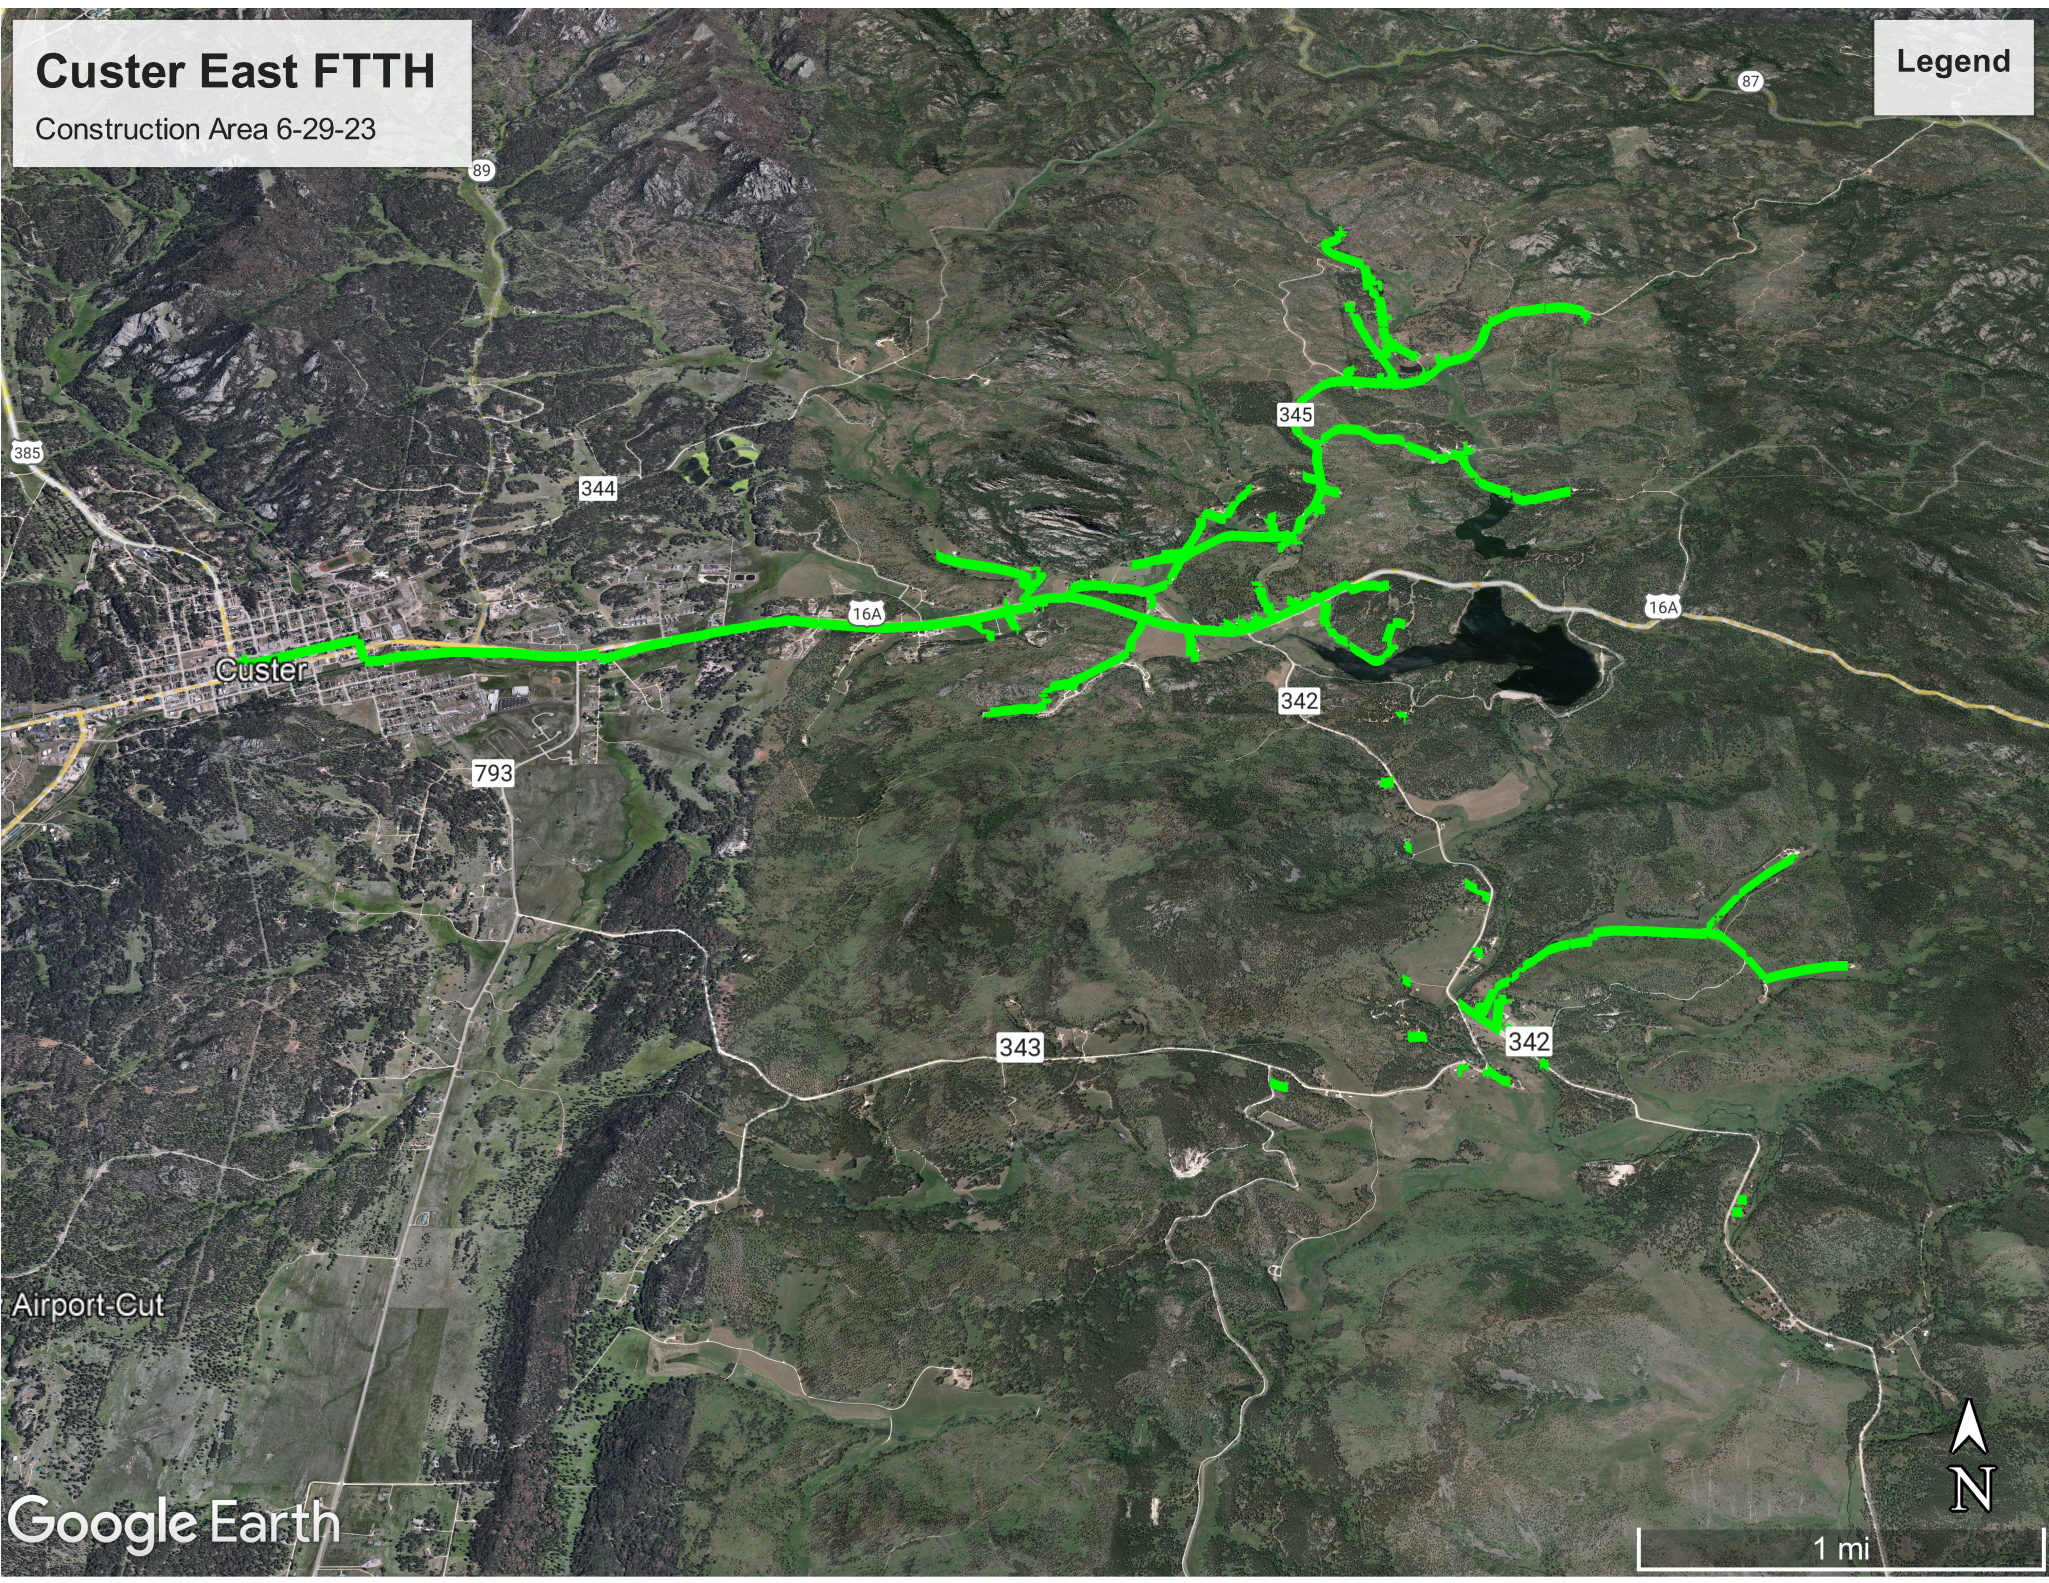

Custer East FTTH

Construction Area 6-29-23

Legend

Airport-Cut

Google Earth

1 mi