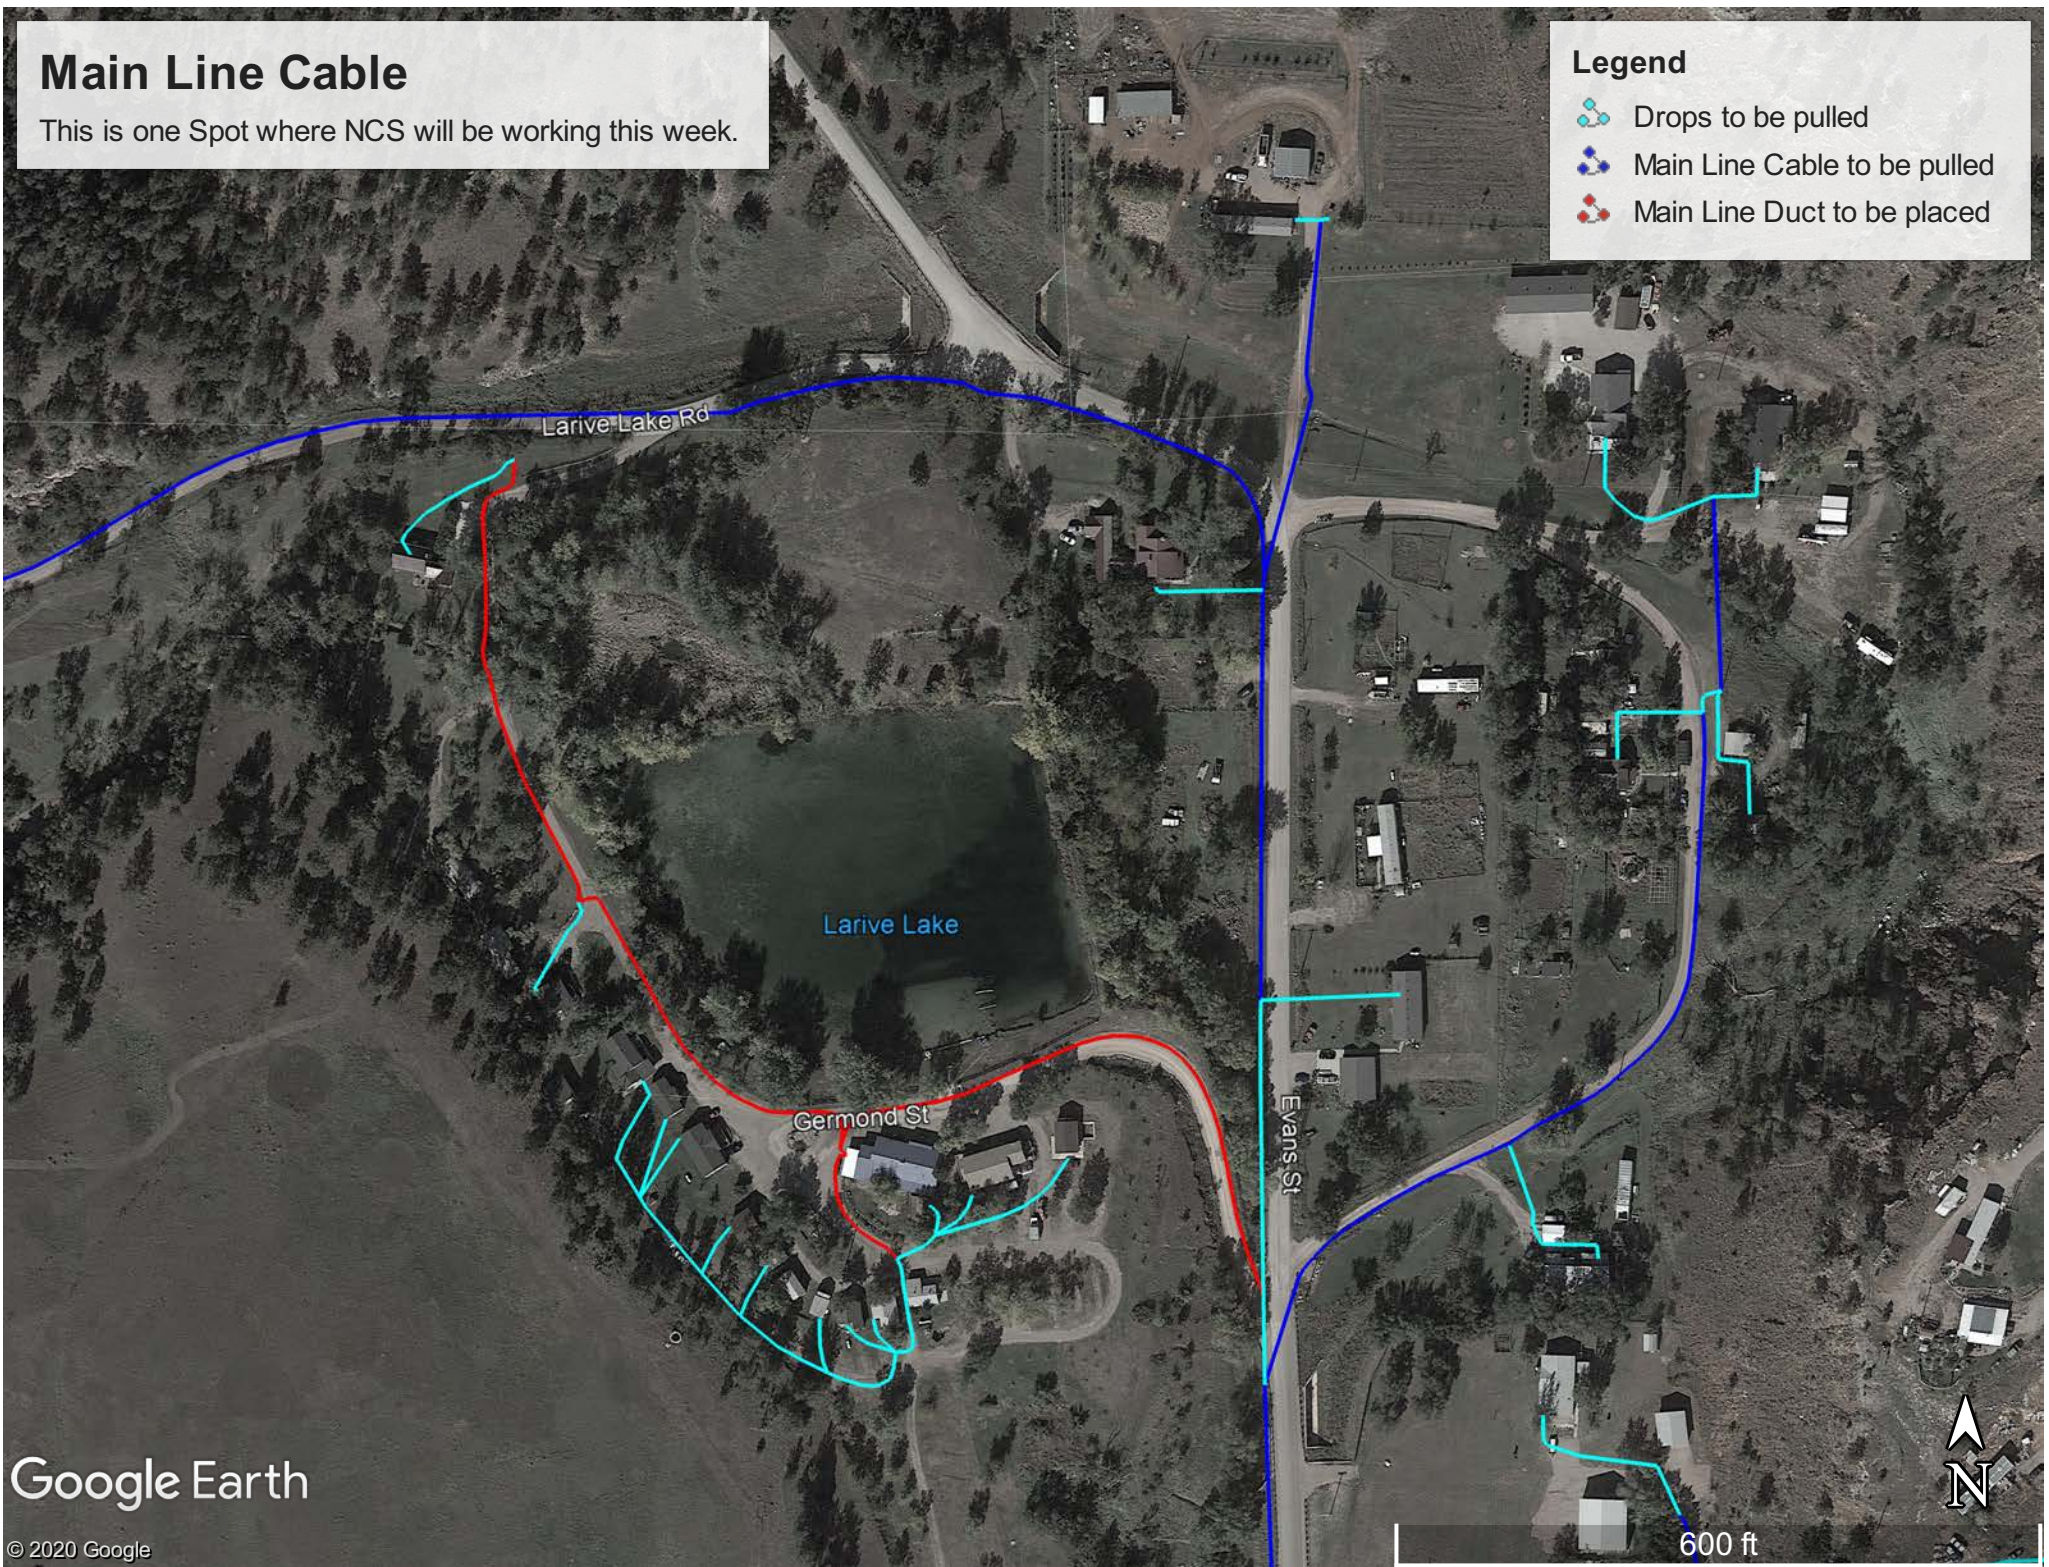

Main Line Cable

This is one Spot where NCS will be working this week.

Legend

-  Drops to be pulled
-  Main Line Cable to be pulled
-  Main Line Duct to be placed

600 ft