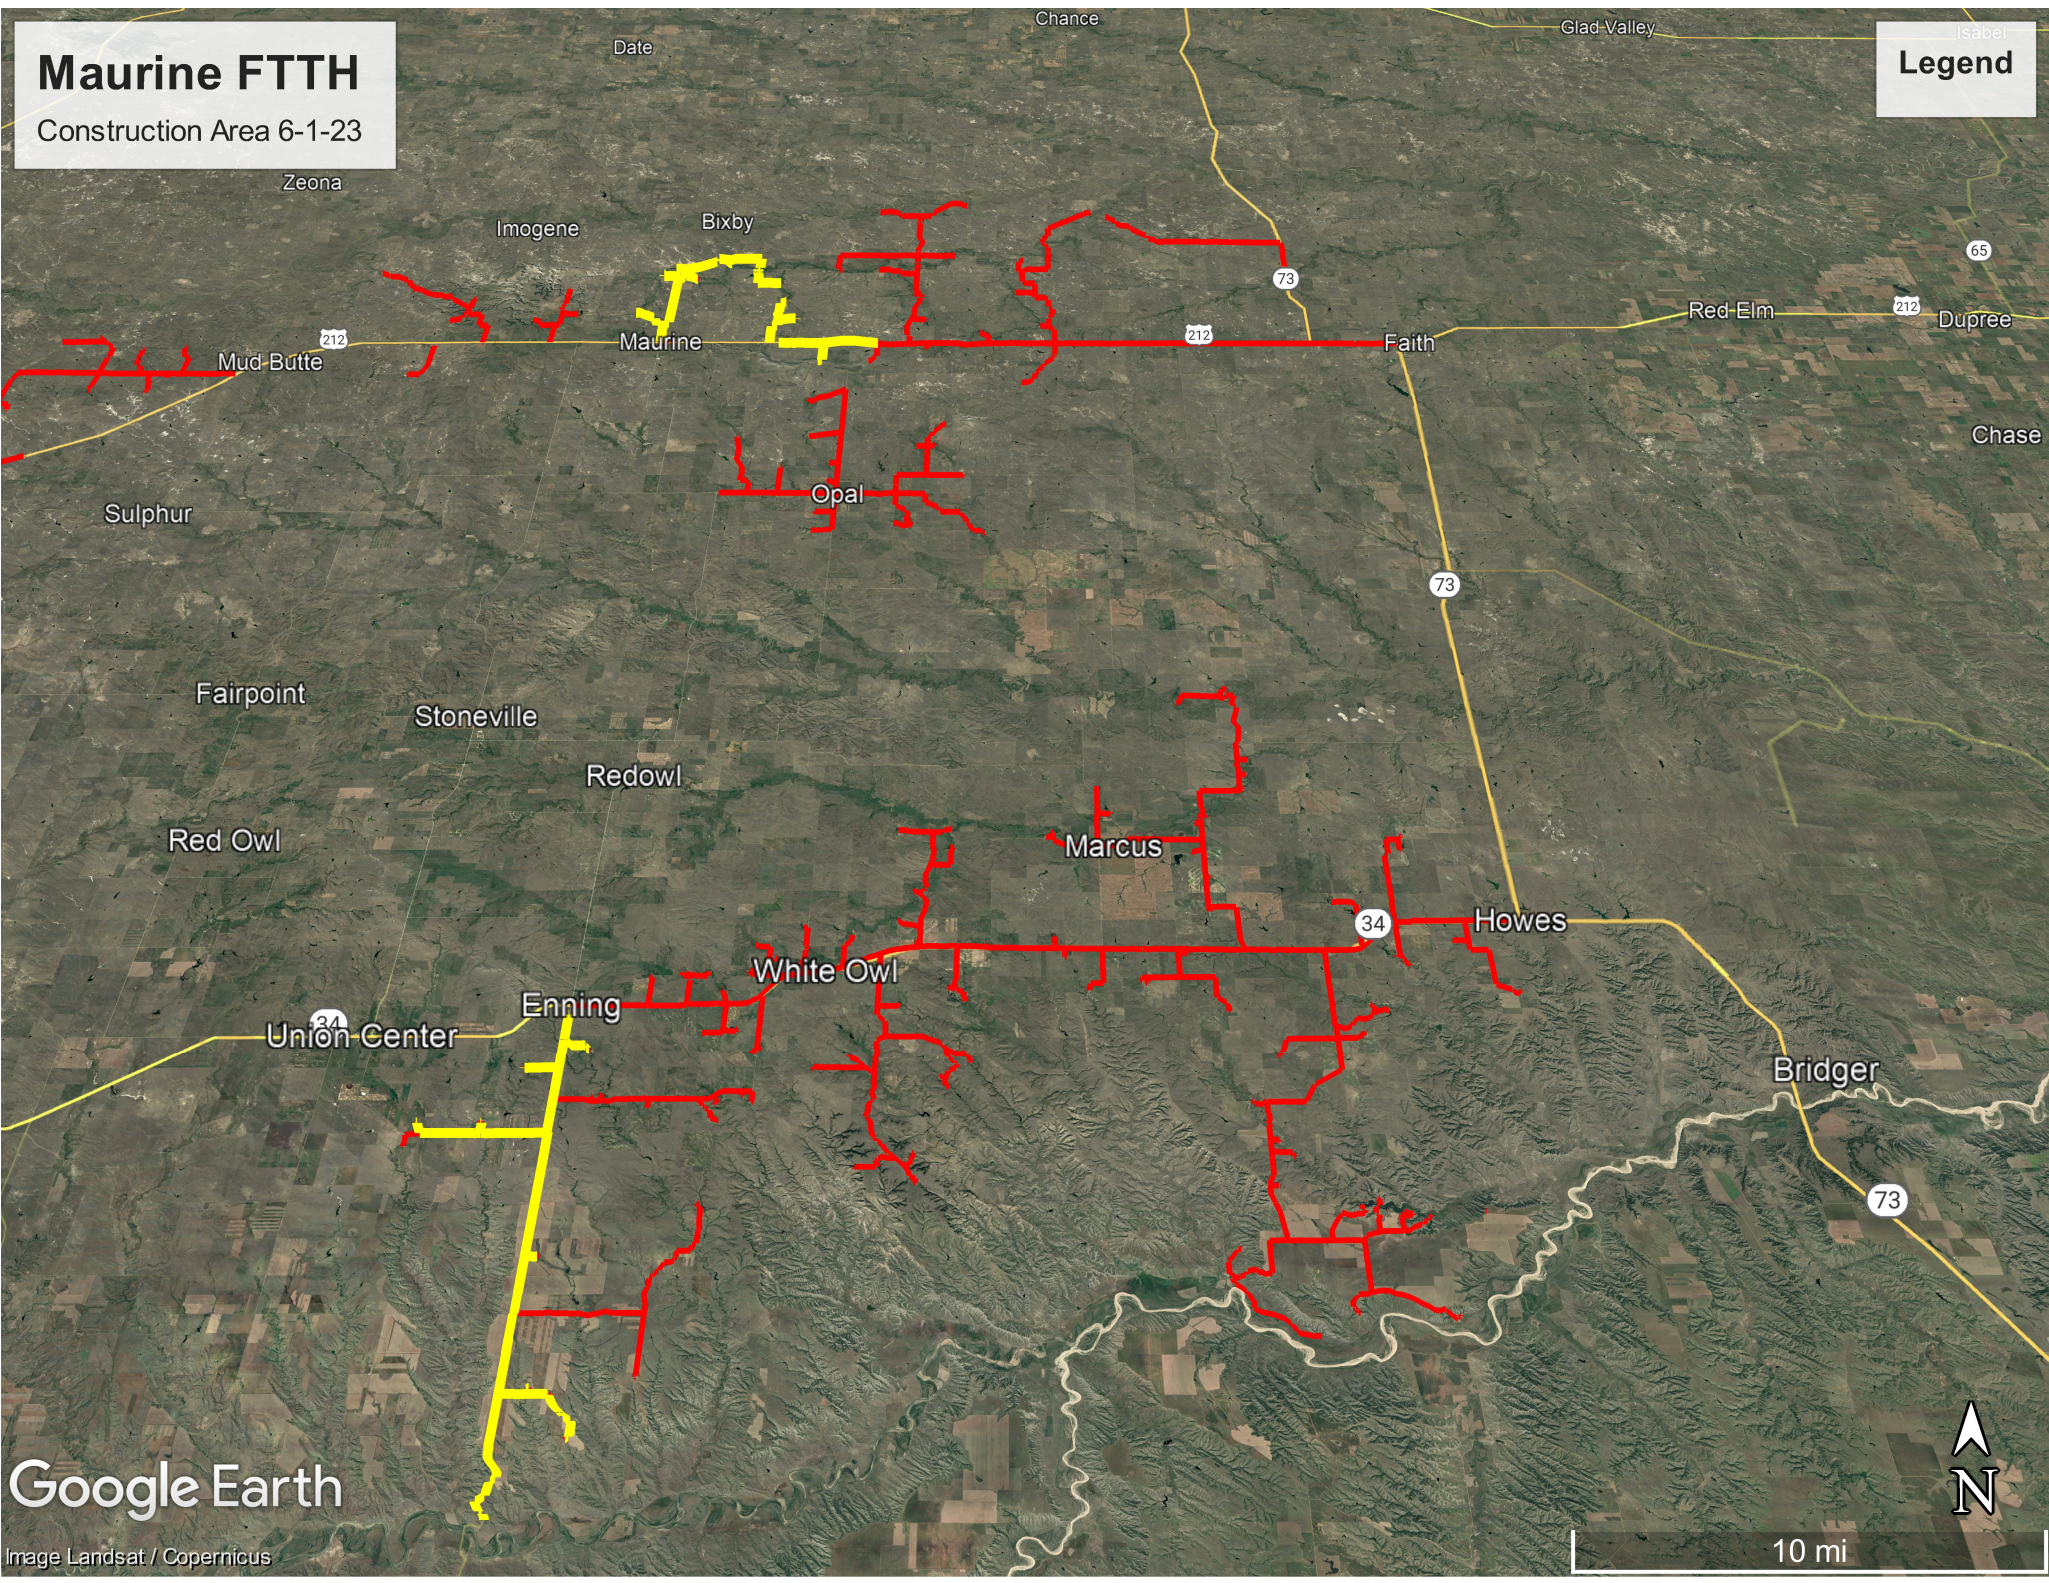

Maurine FTTH

Construction Area 6-1-23

Legend

Google Earth

Image Landsat / Copernicus

10 mi