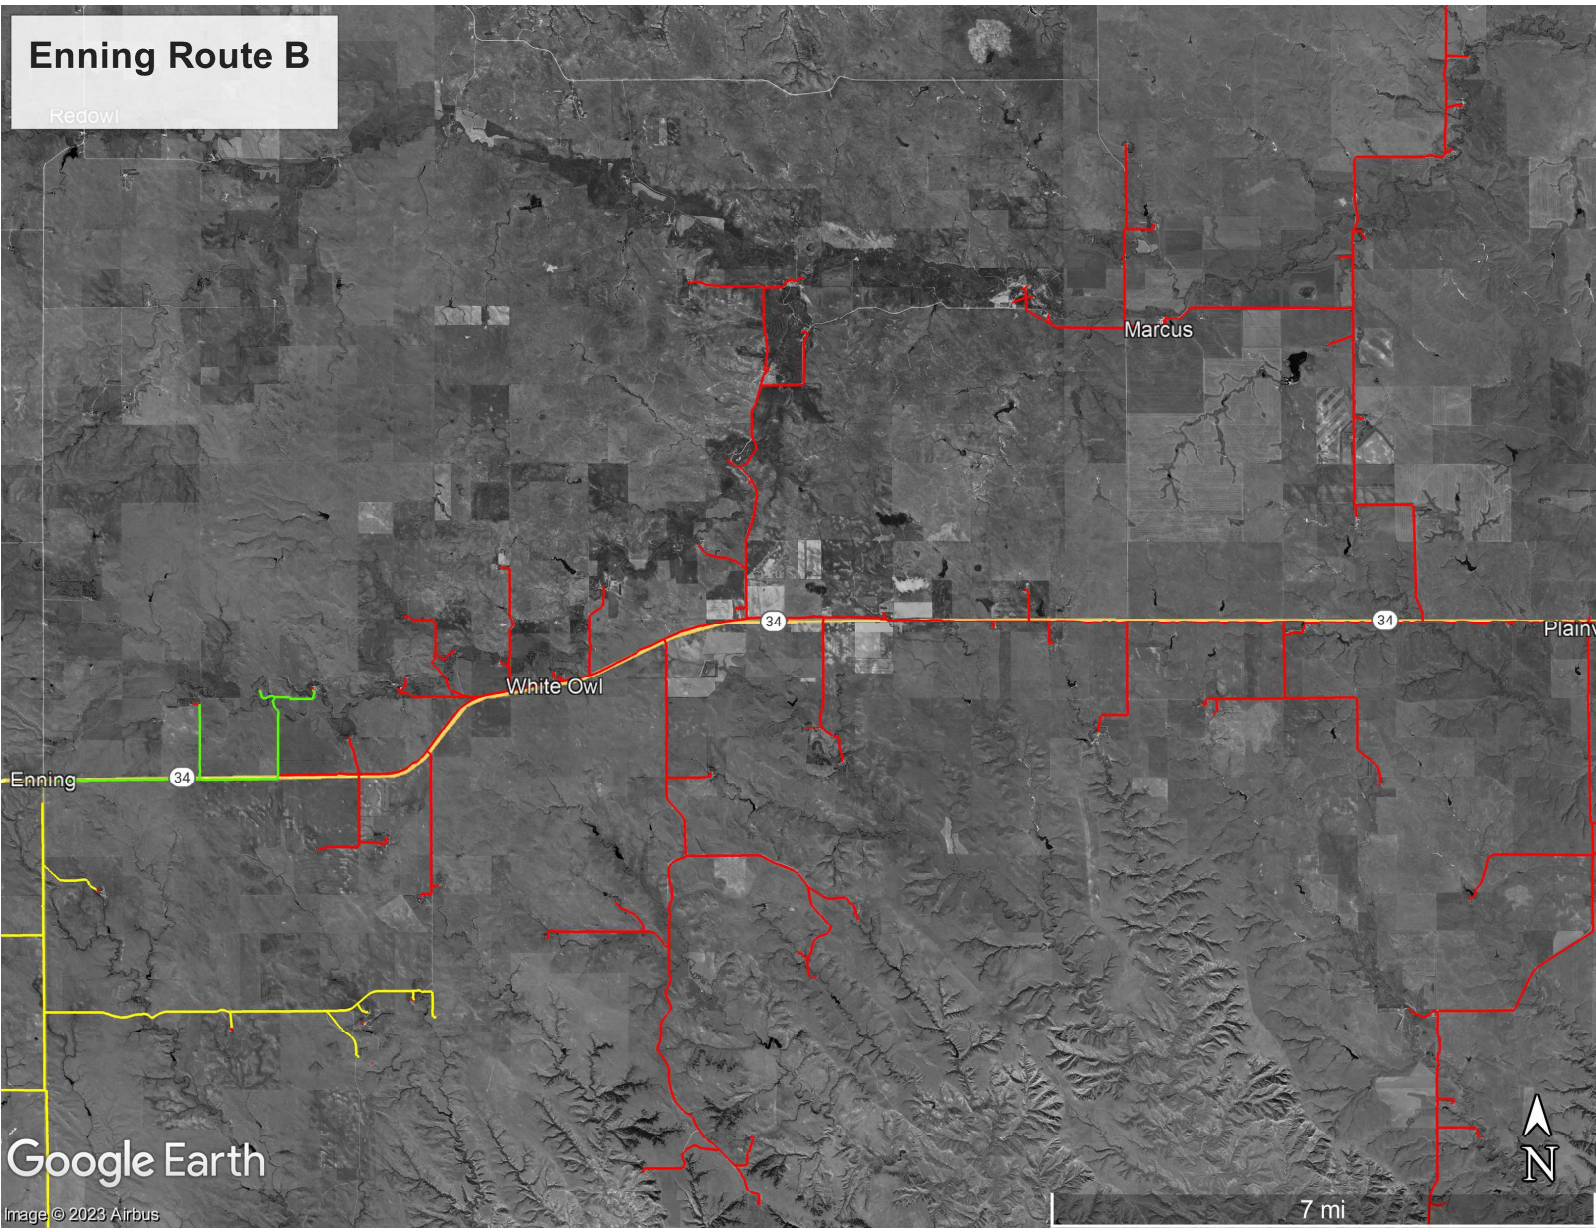

Enning Route B

Redowl

Google Earth

Image © 2023 Airbus

7 mi