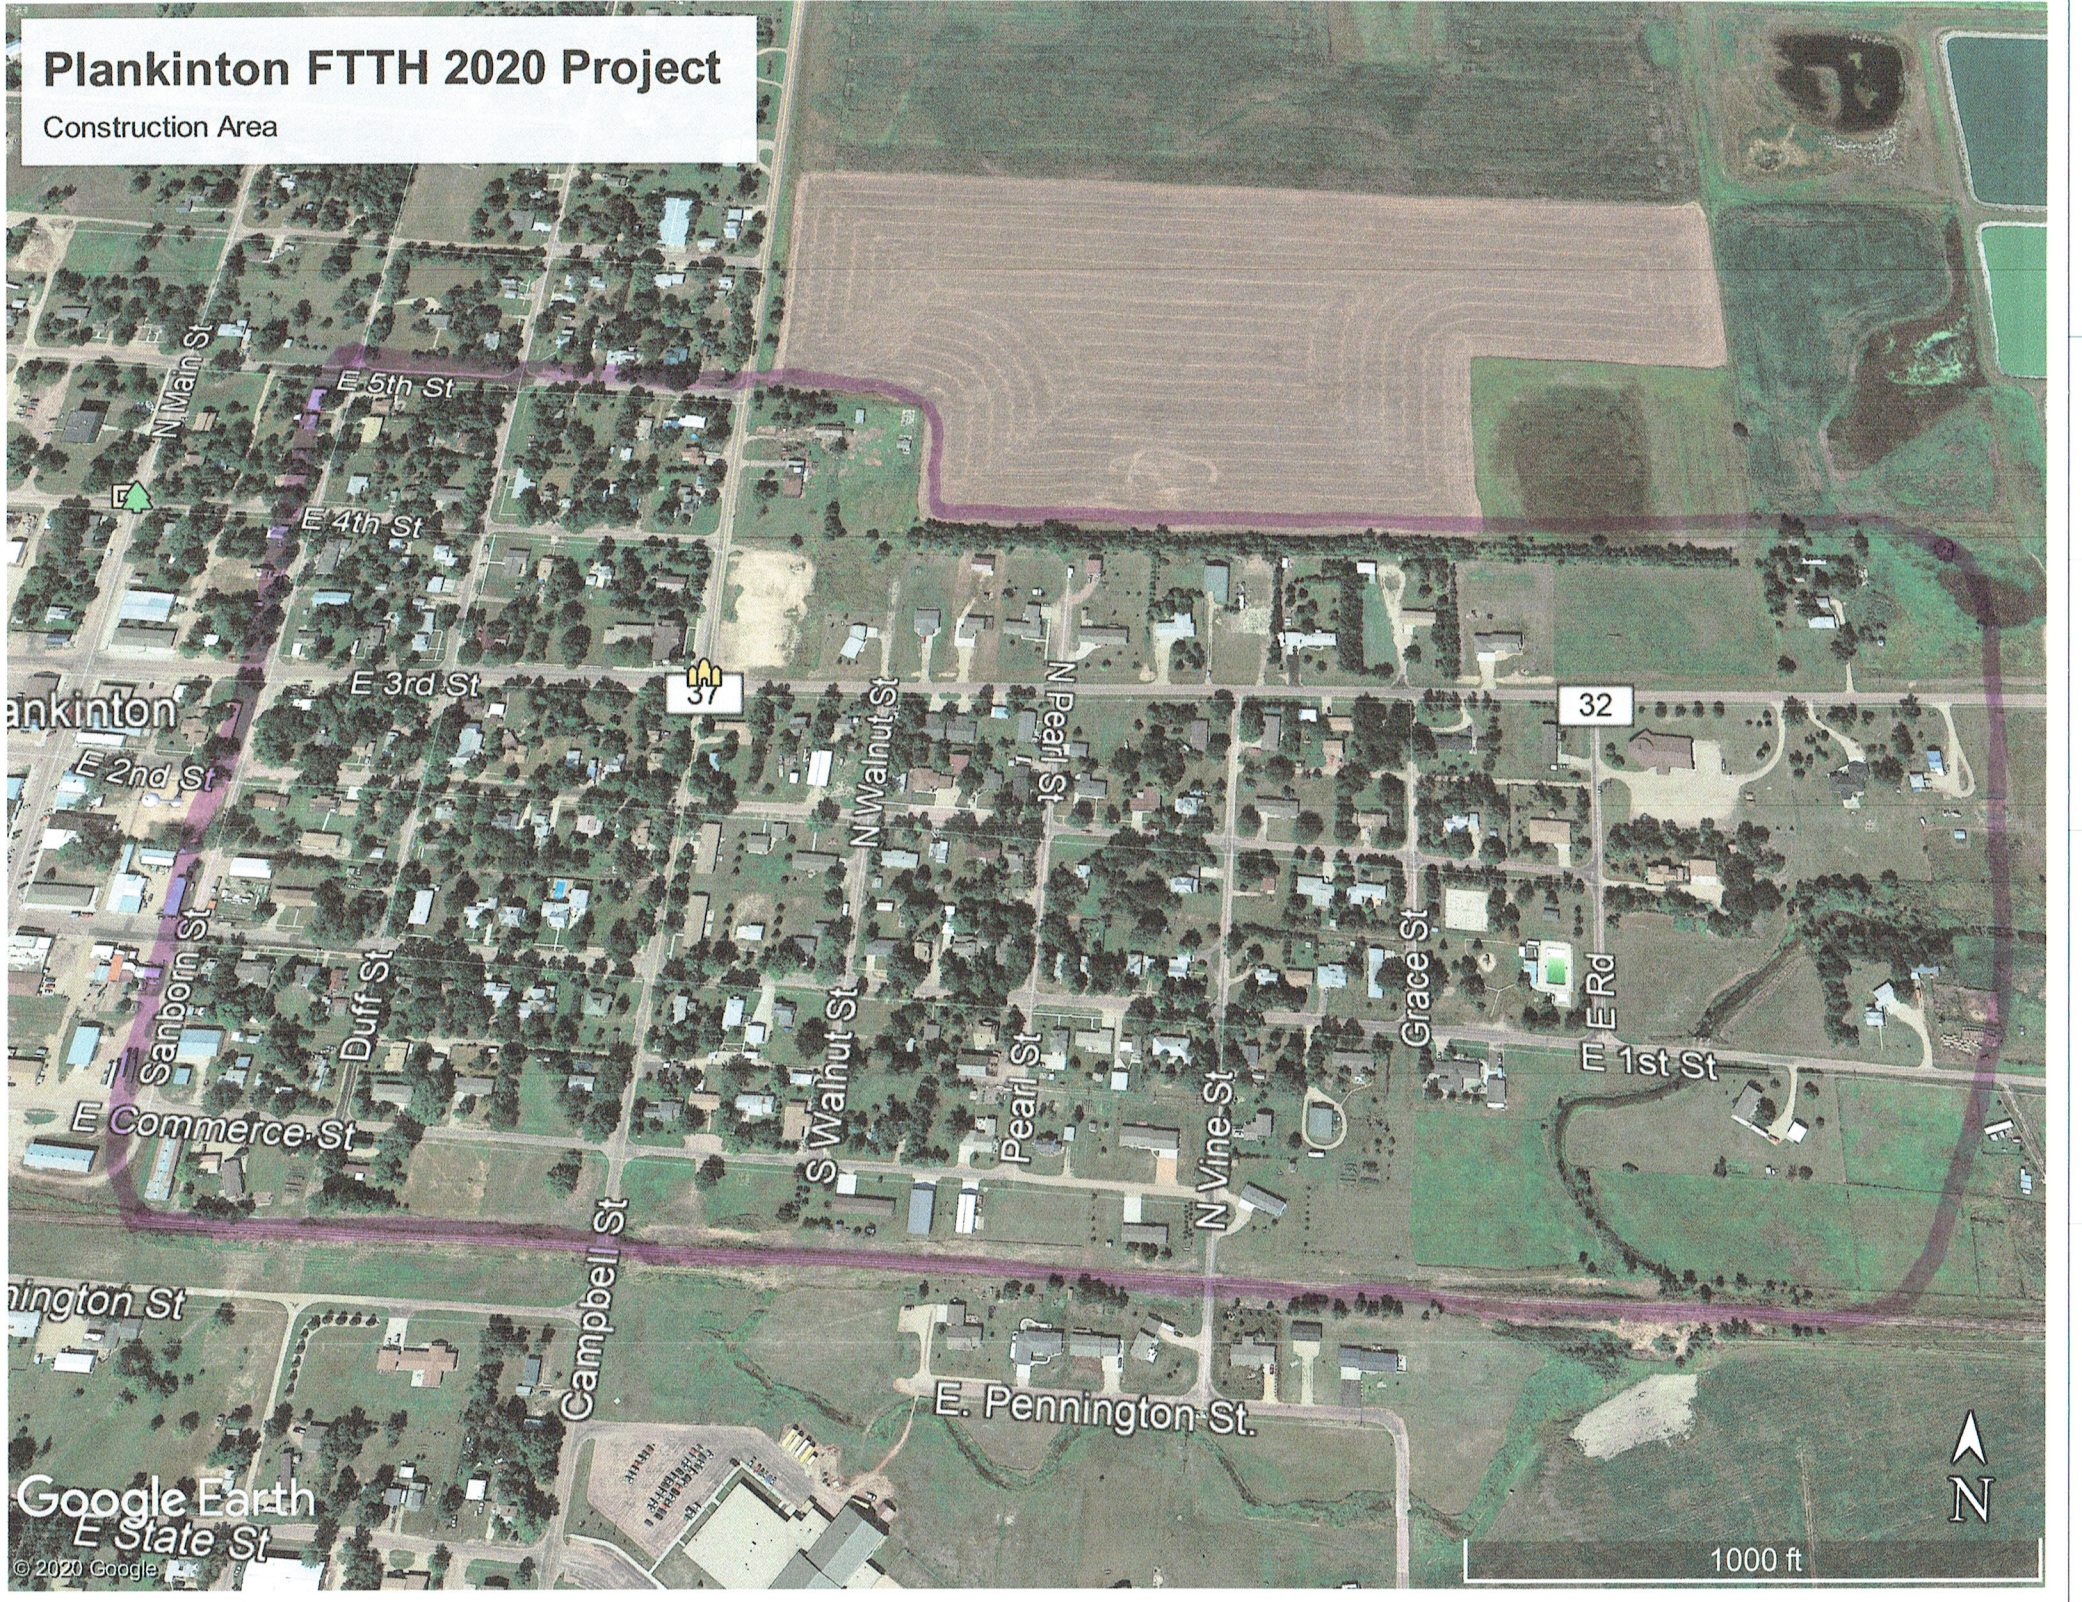

# Plankinton FTTH 2020 Project

Construction Area

Plankinton

Wilmington St

Google Earth  
E State St  
© 2020 Google

1000 ft