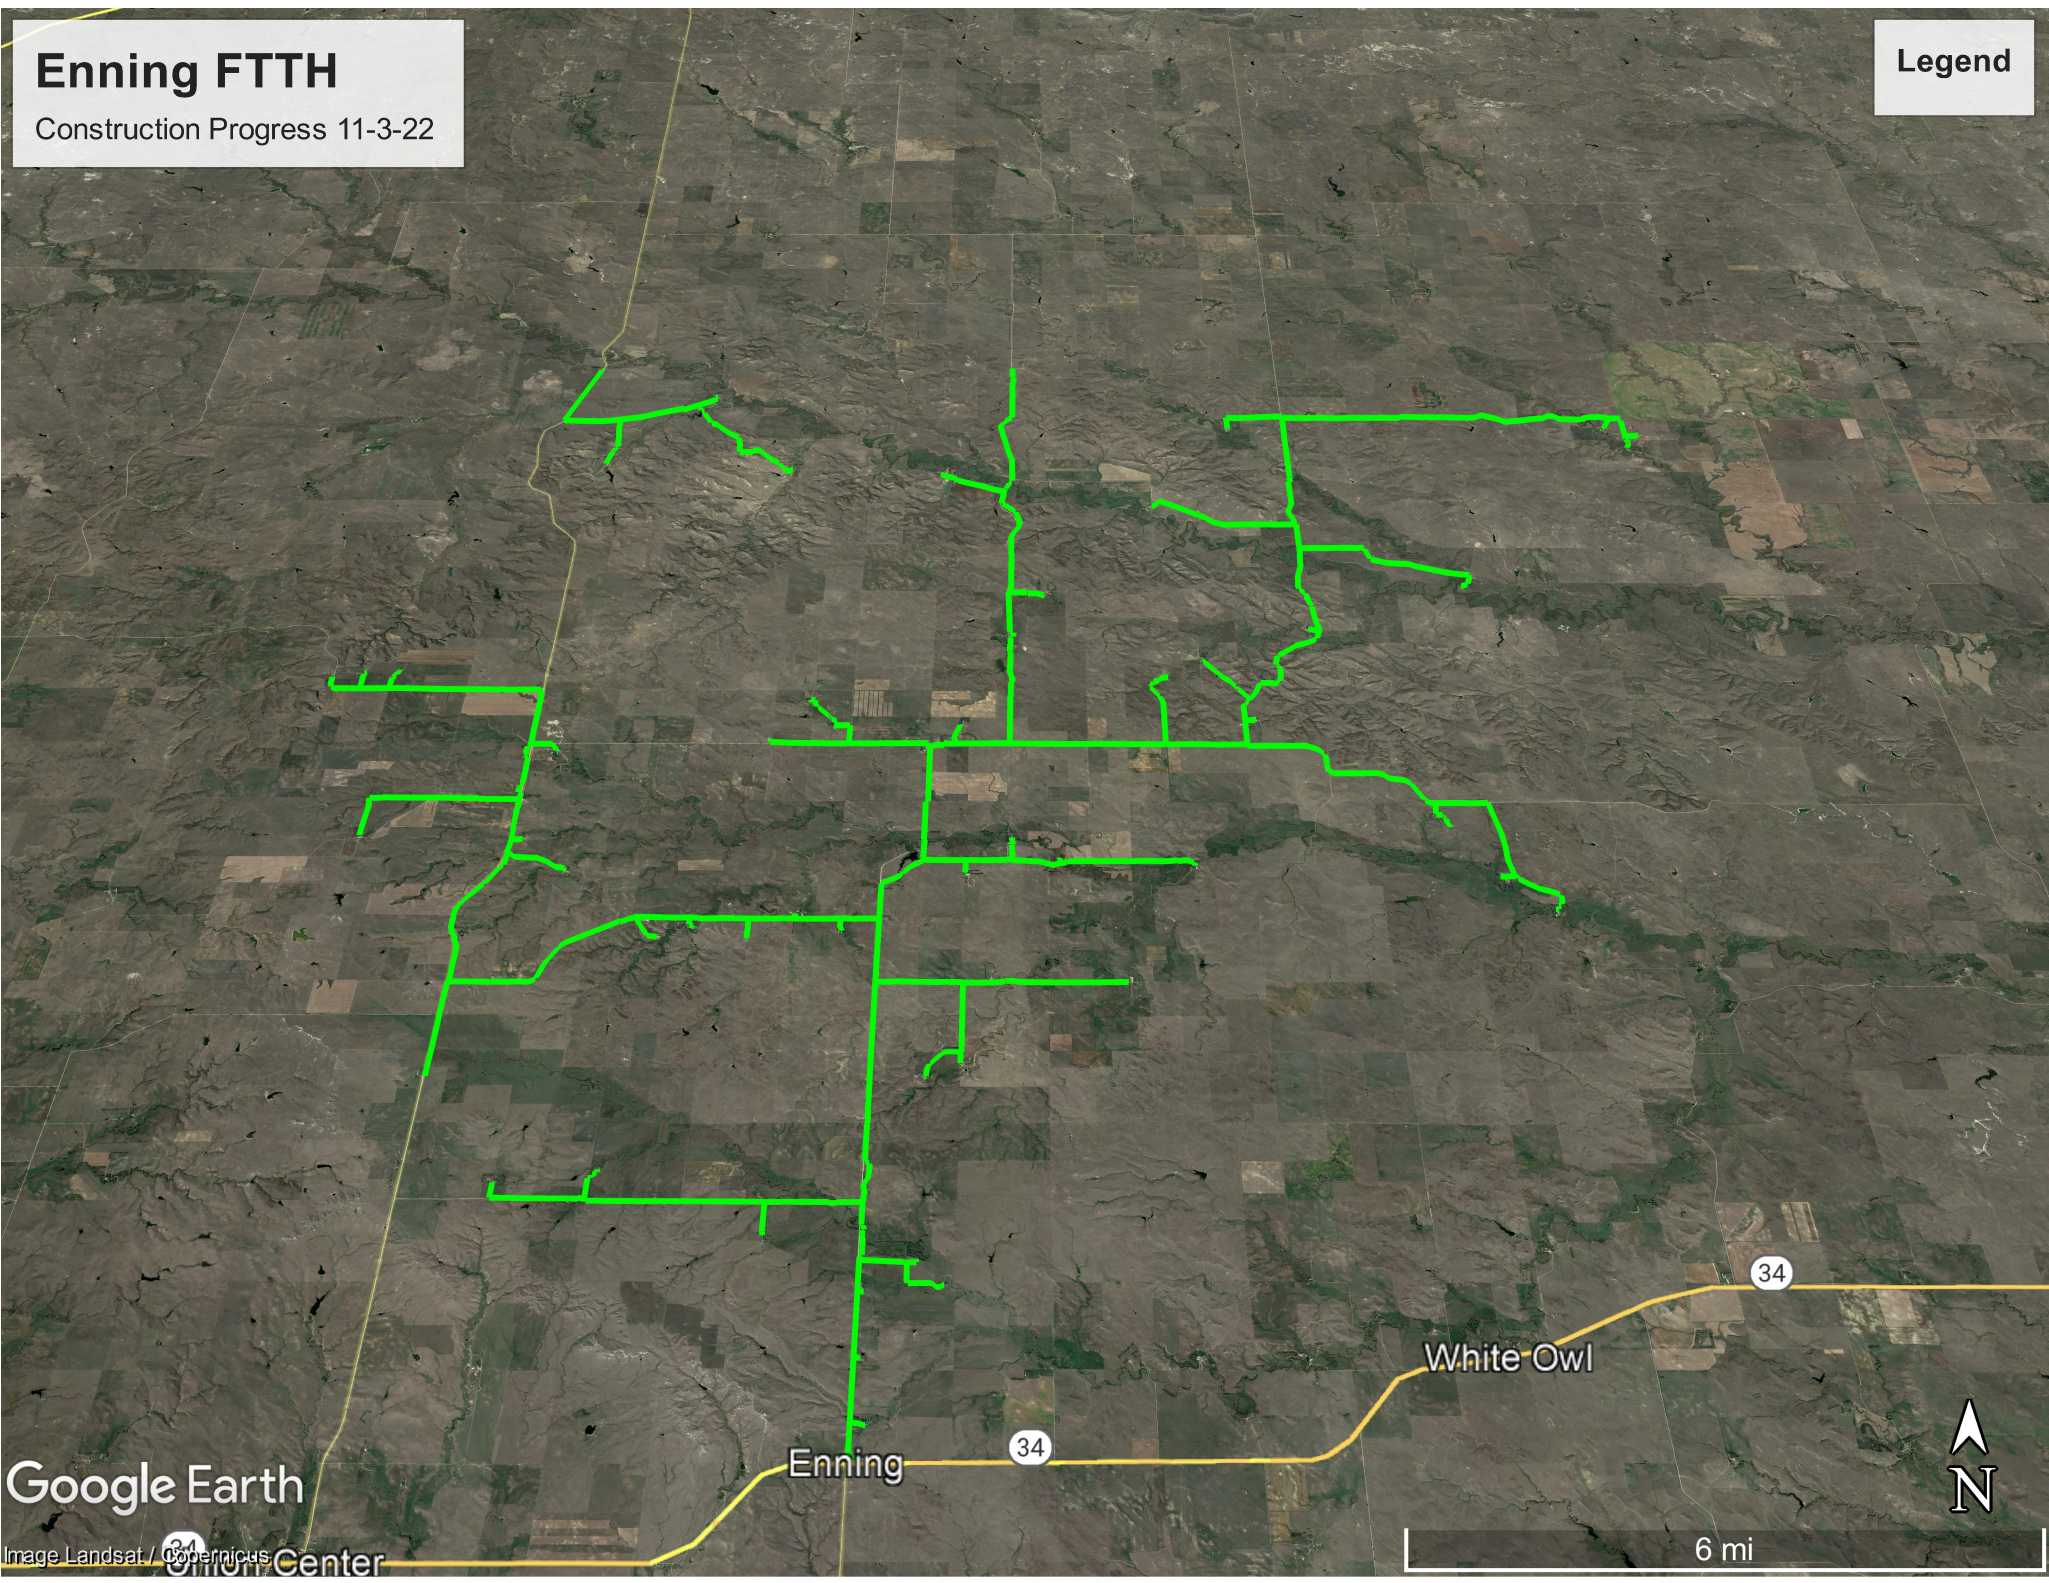

Enning FTTH

Construction Progress 11-3-22

Legend

Google Earth

Image Landsat / Copernicus

Enning

White Owl

6 mi