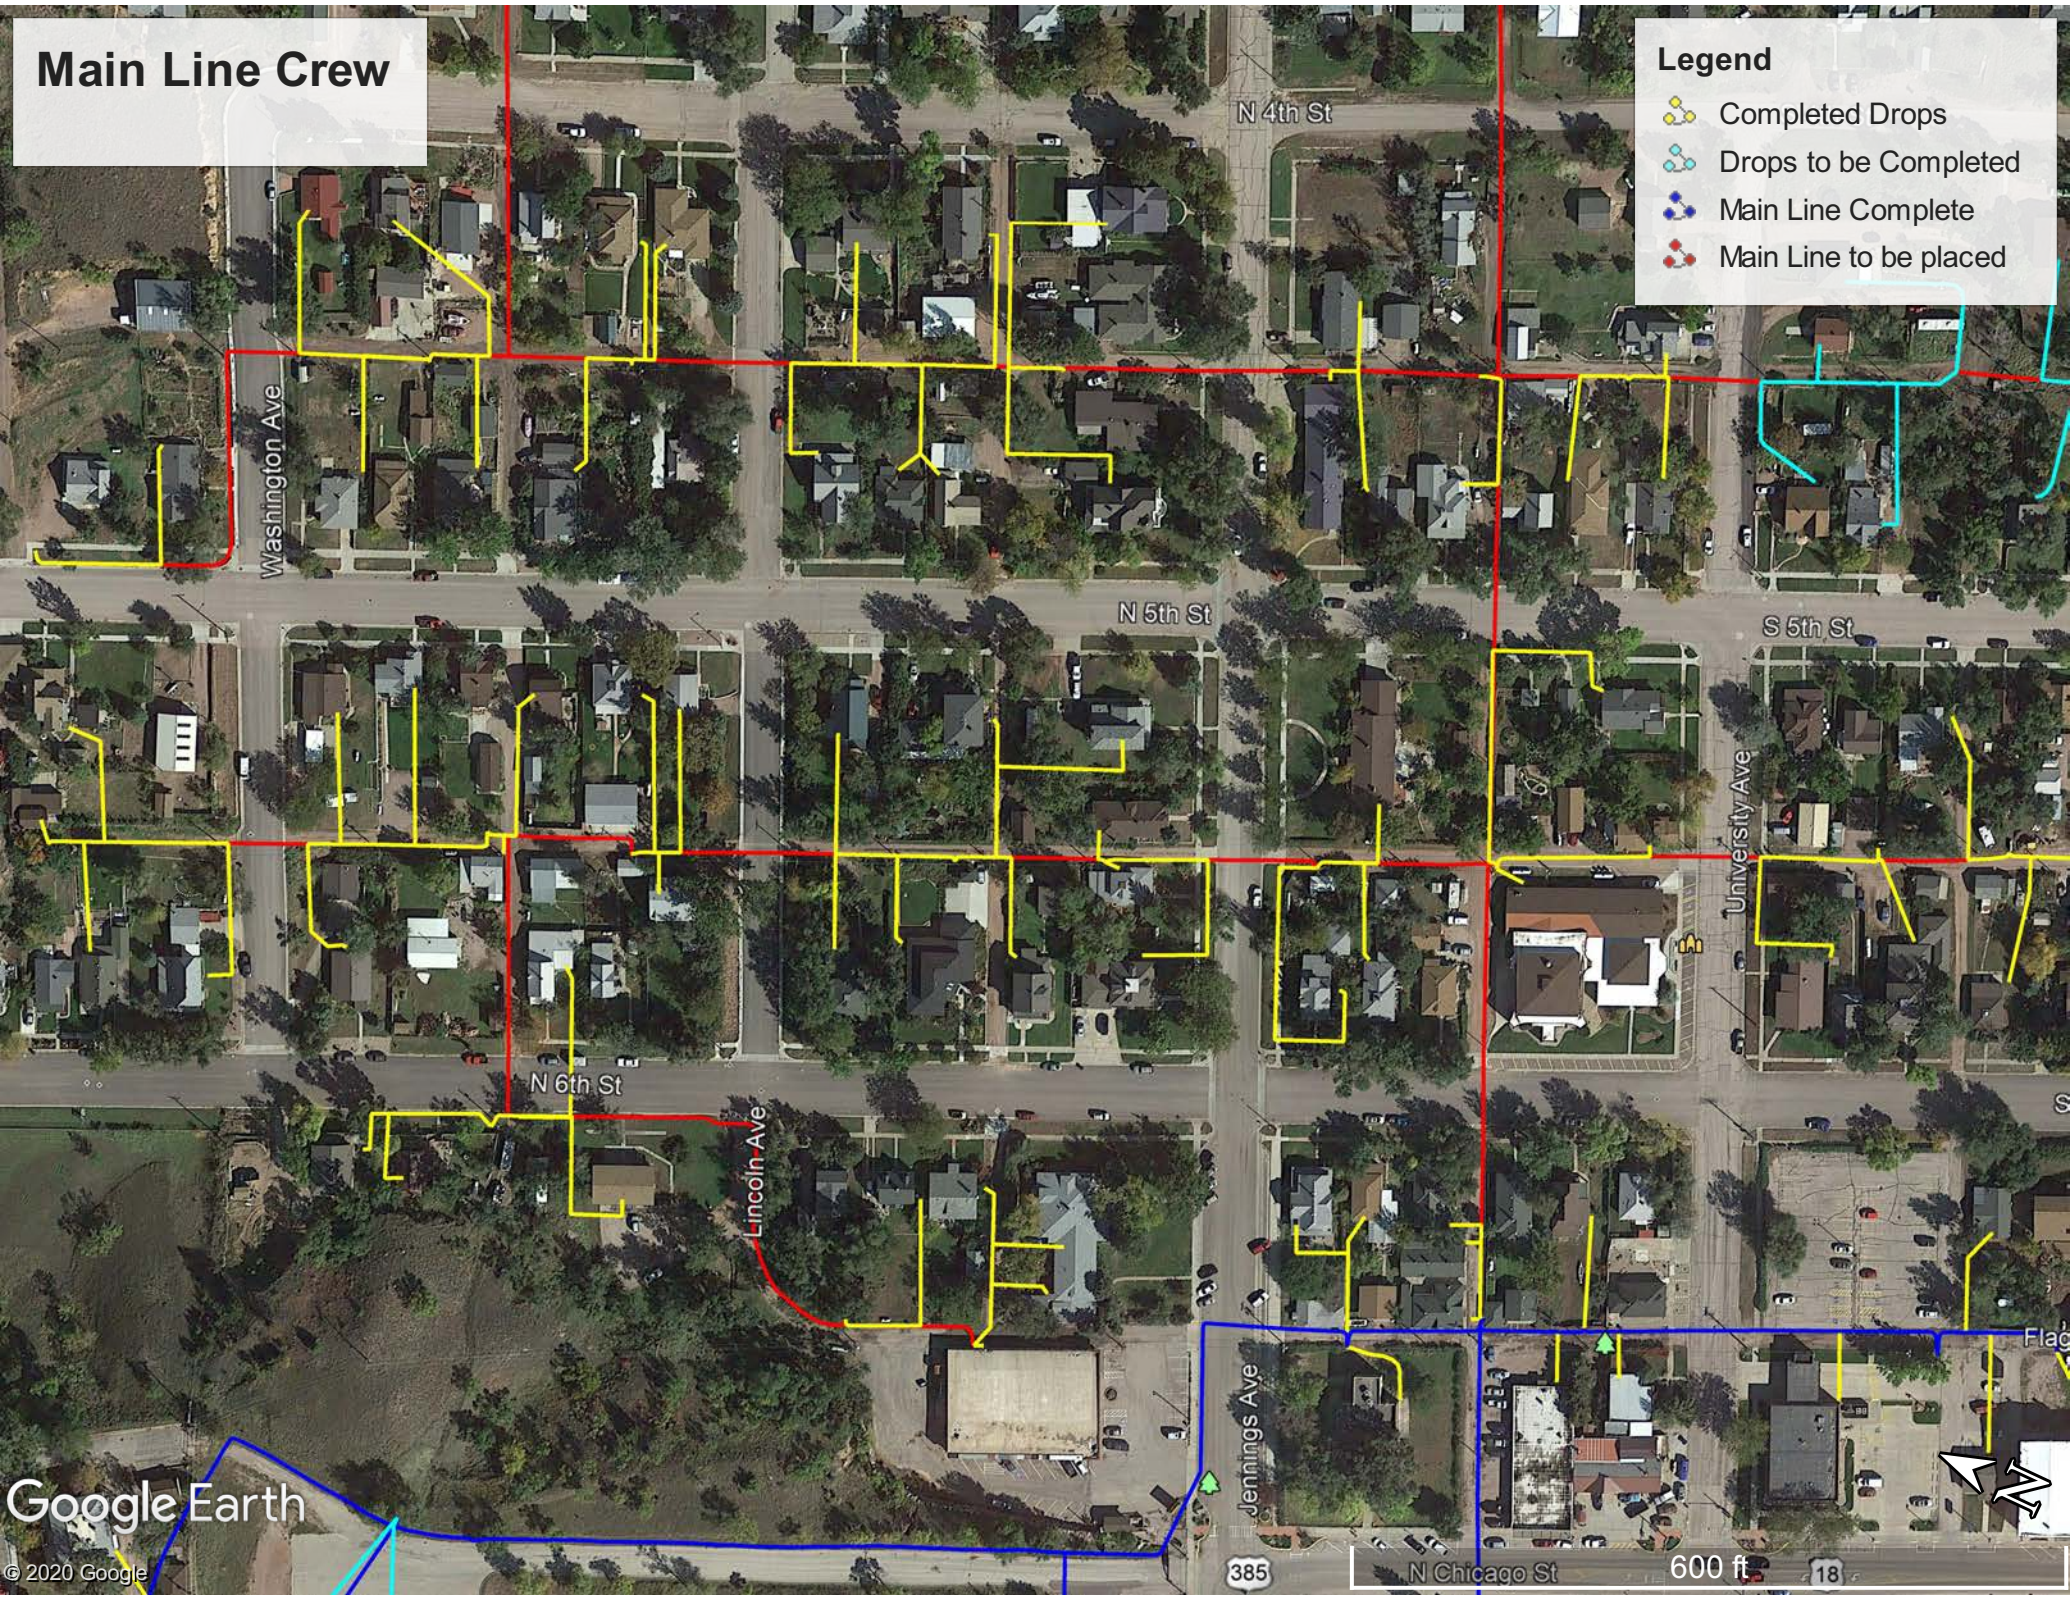

Main Line Crew

Legend

- Completed Drops
- Drops to be Completed
- Main Line Complete
- Main Line to be placed

Google Earth

© 2020 Google

385

N Chicago St

600 ft