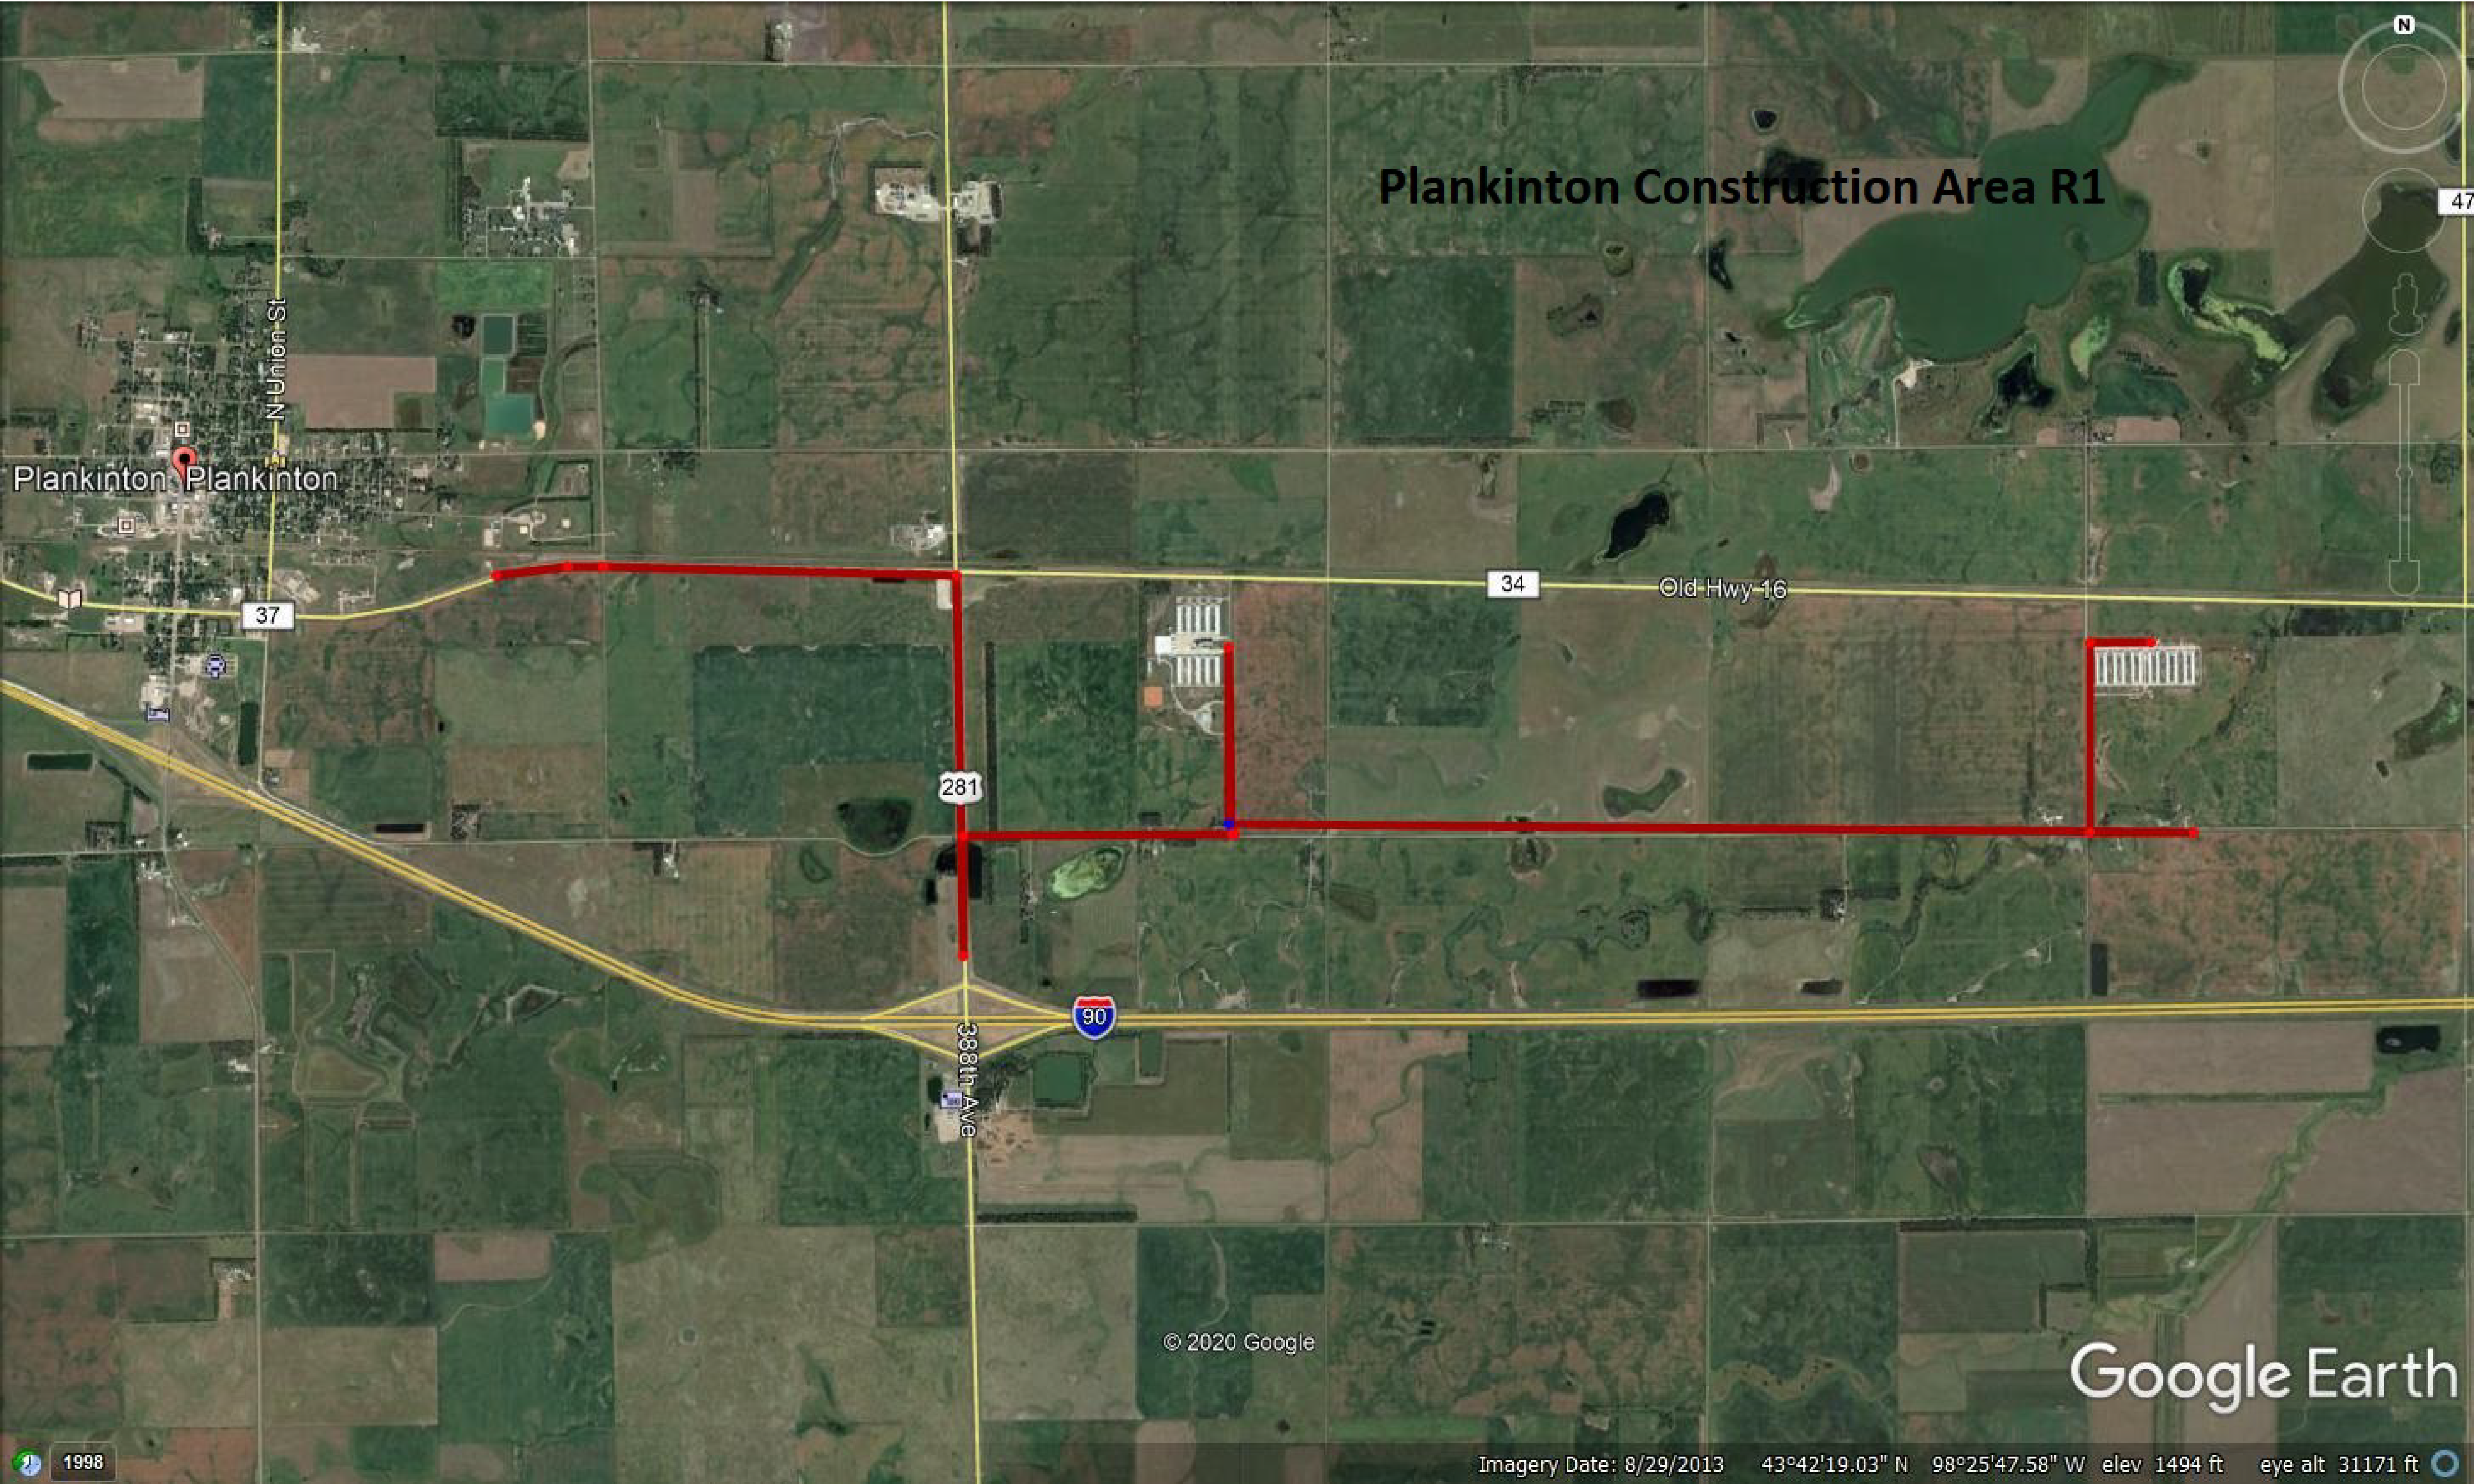

Plankinton Construction Area R1

Plankinton Plankinton

N Union St

37

281

388th Ave

90

34

Old Hwy 16

47

© 2020 Google

Google Earth

1998

Imagery Date: 8/29/2013 43°42'19.03" N 98°25'47.58" W elev 1494 ft eye alt 31171 ft