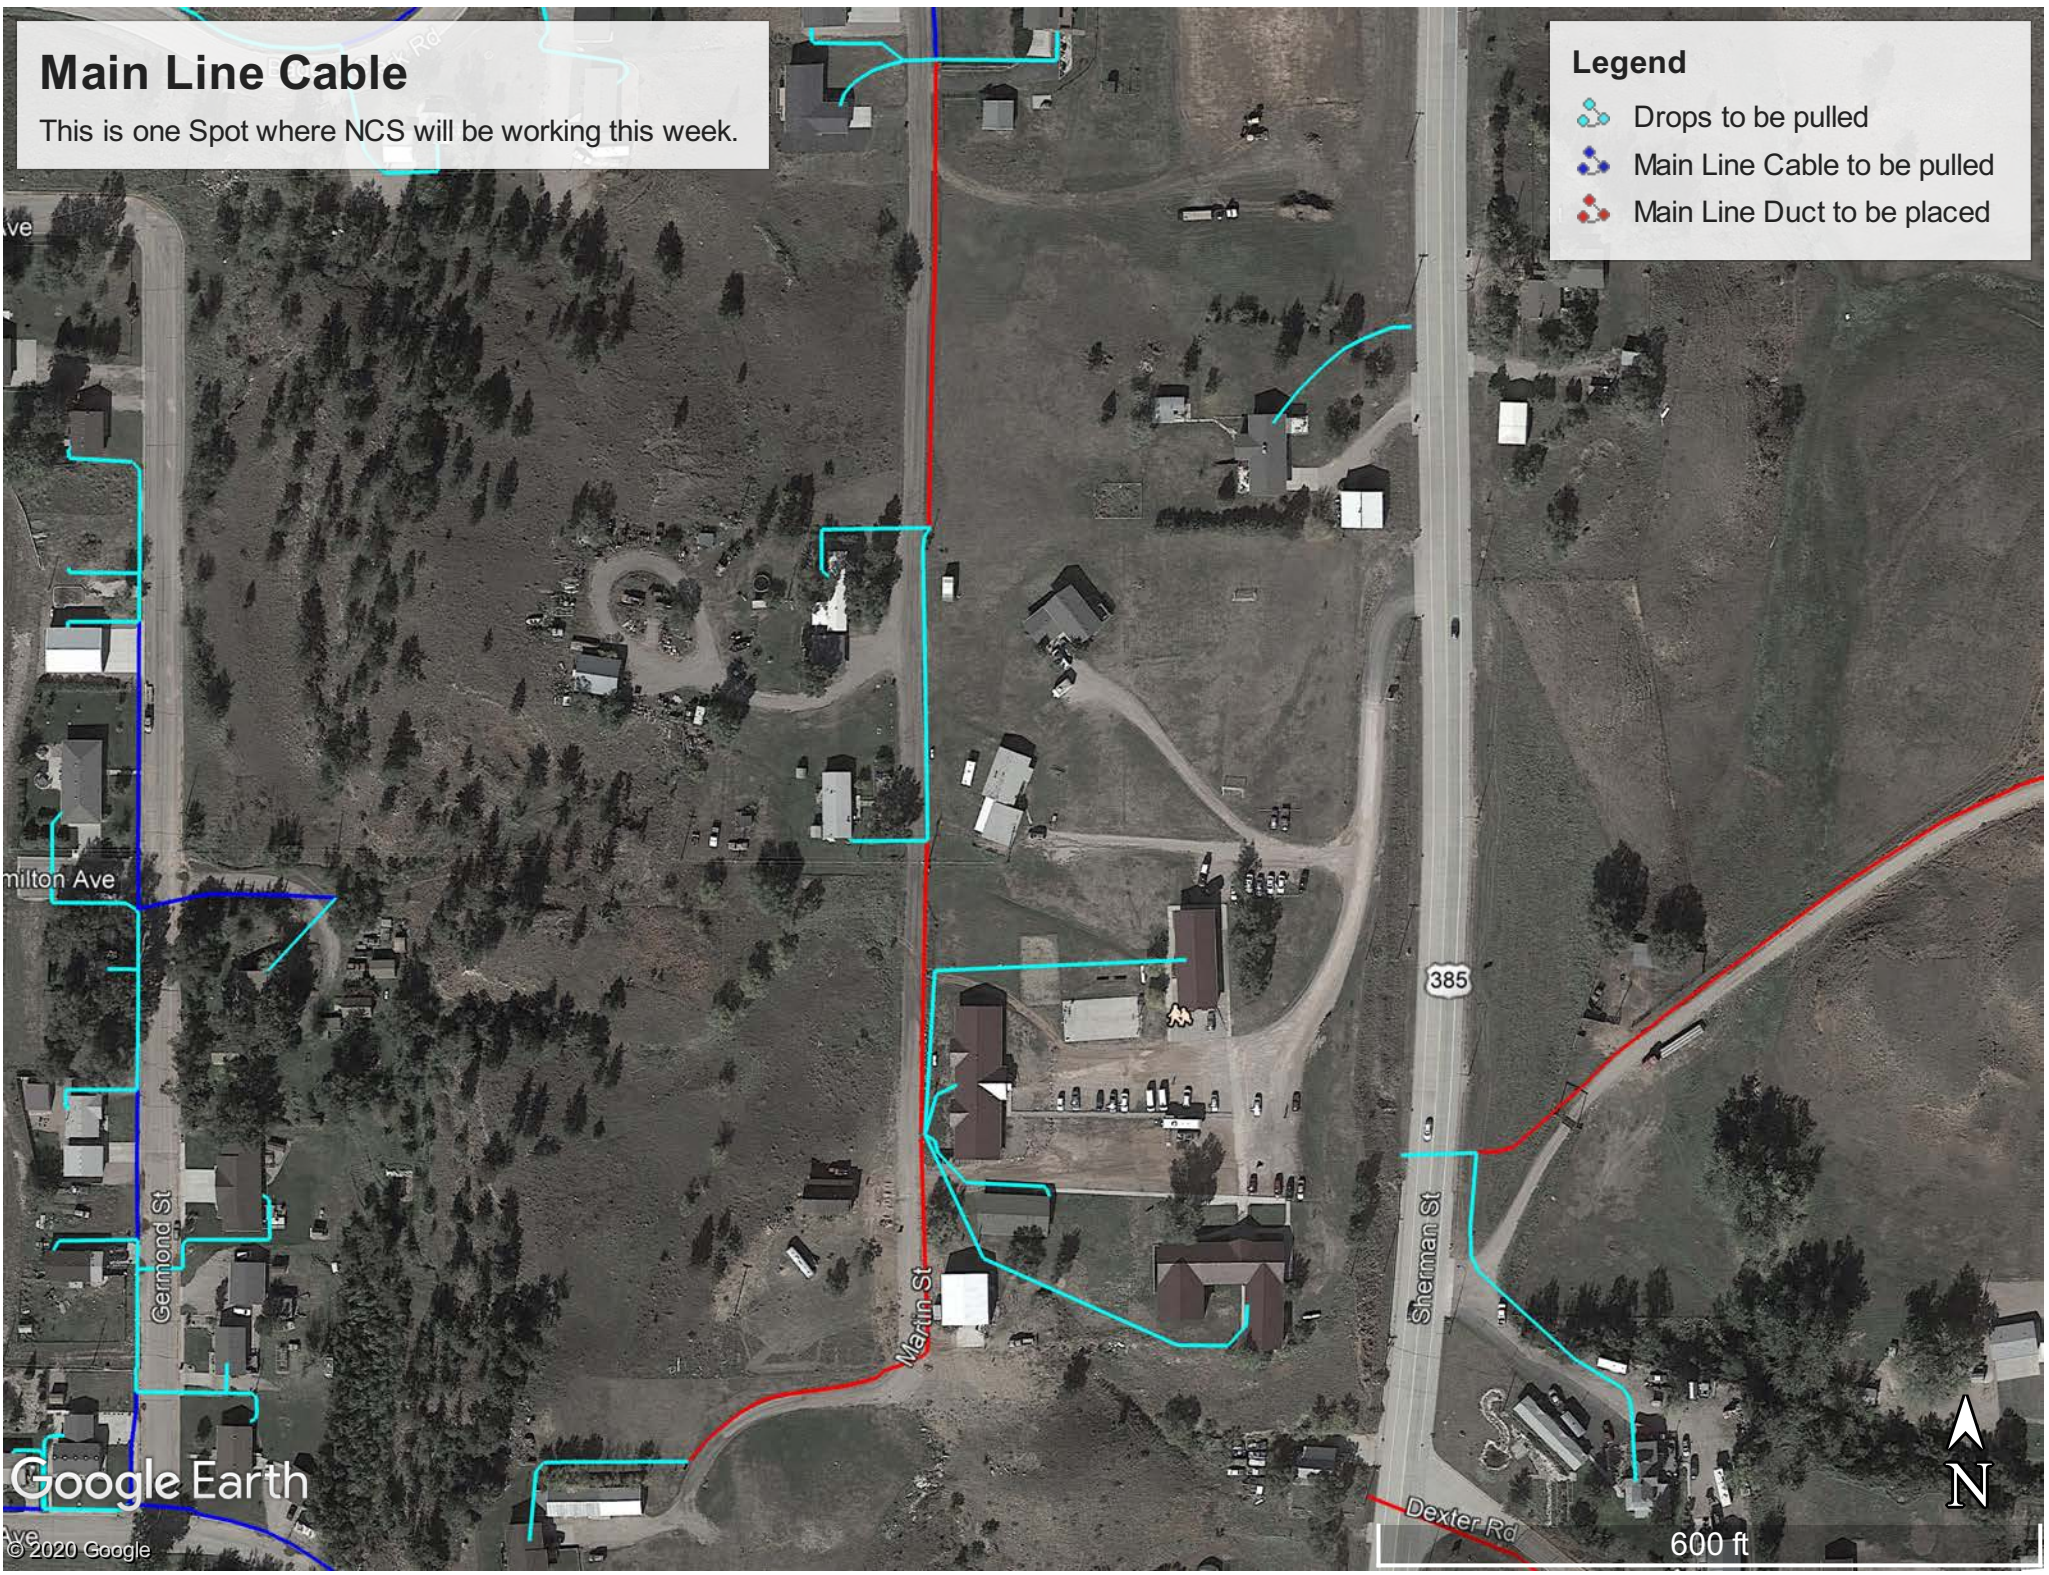

Main Line Cable

This is one Spot where NCS will be working this week.

Legend

-  Drops to be pulled
-  Main Line Cable to be pulled
-  Main Line Duct to be placed

Google Earth

© 2020 Google

600 ft