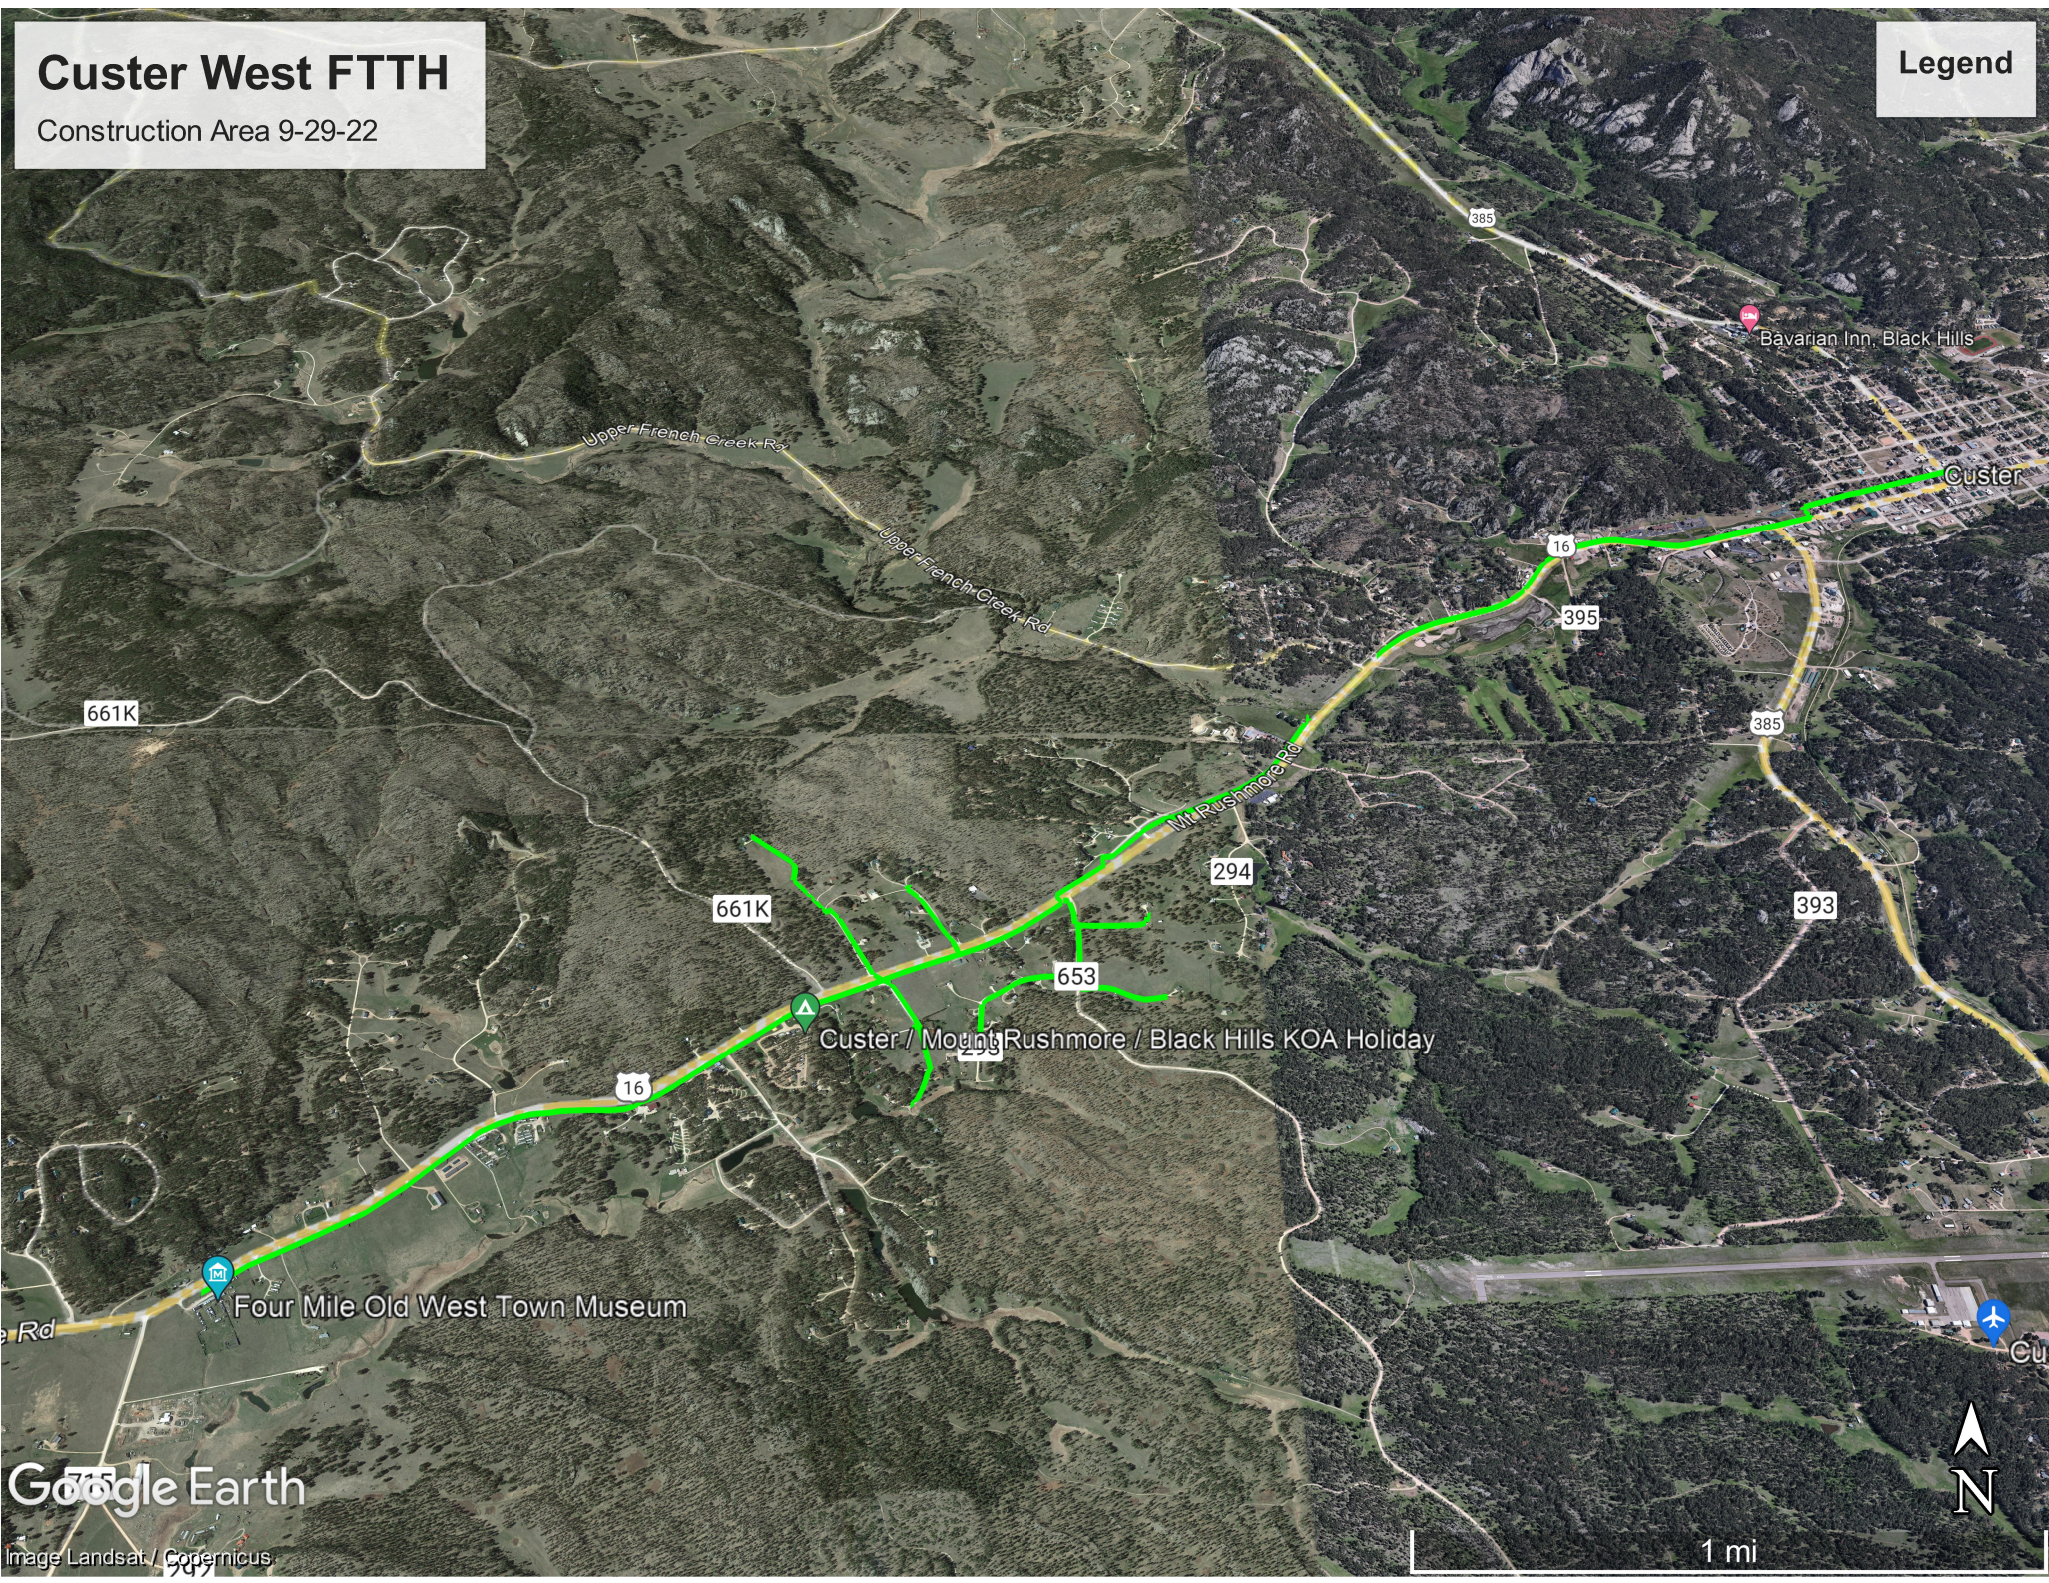

Custer West FTTH

Construction Area 9-29-22

Legend

Google Earth

Image Landsat / Copernicus

1 mi