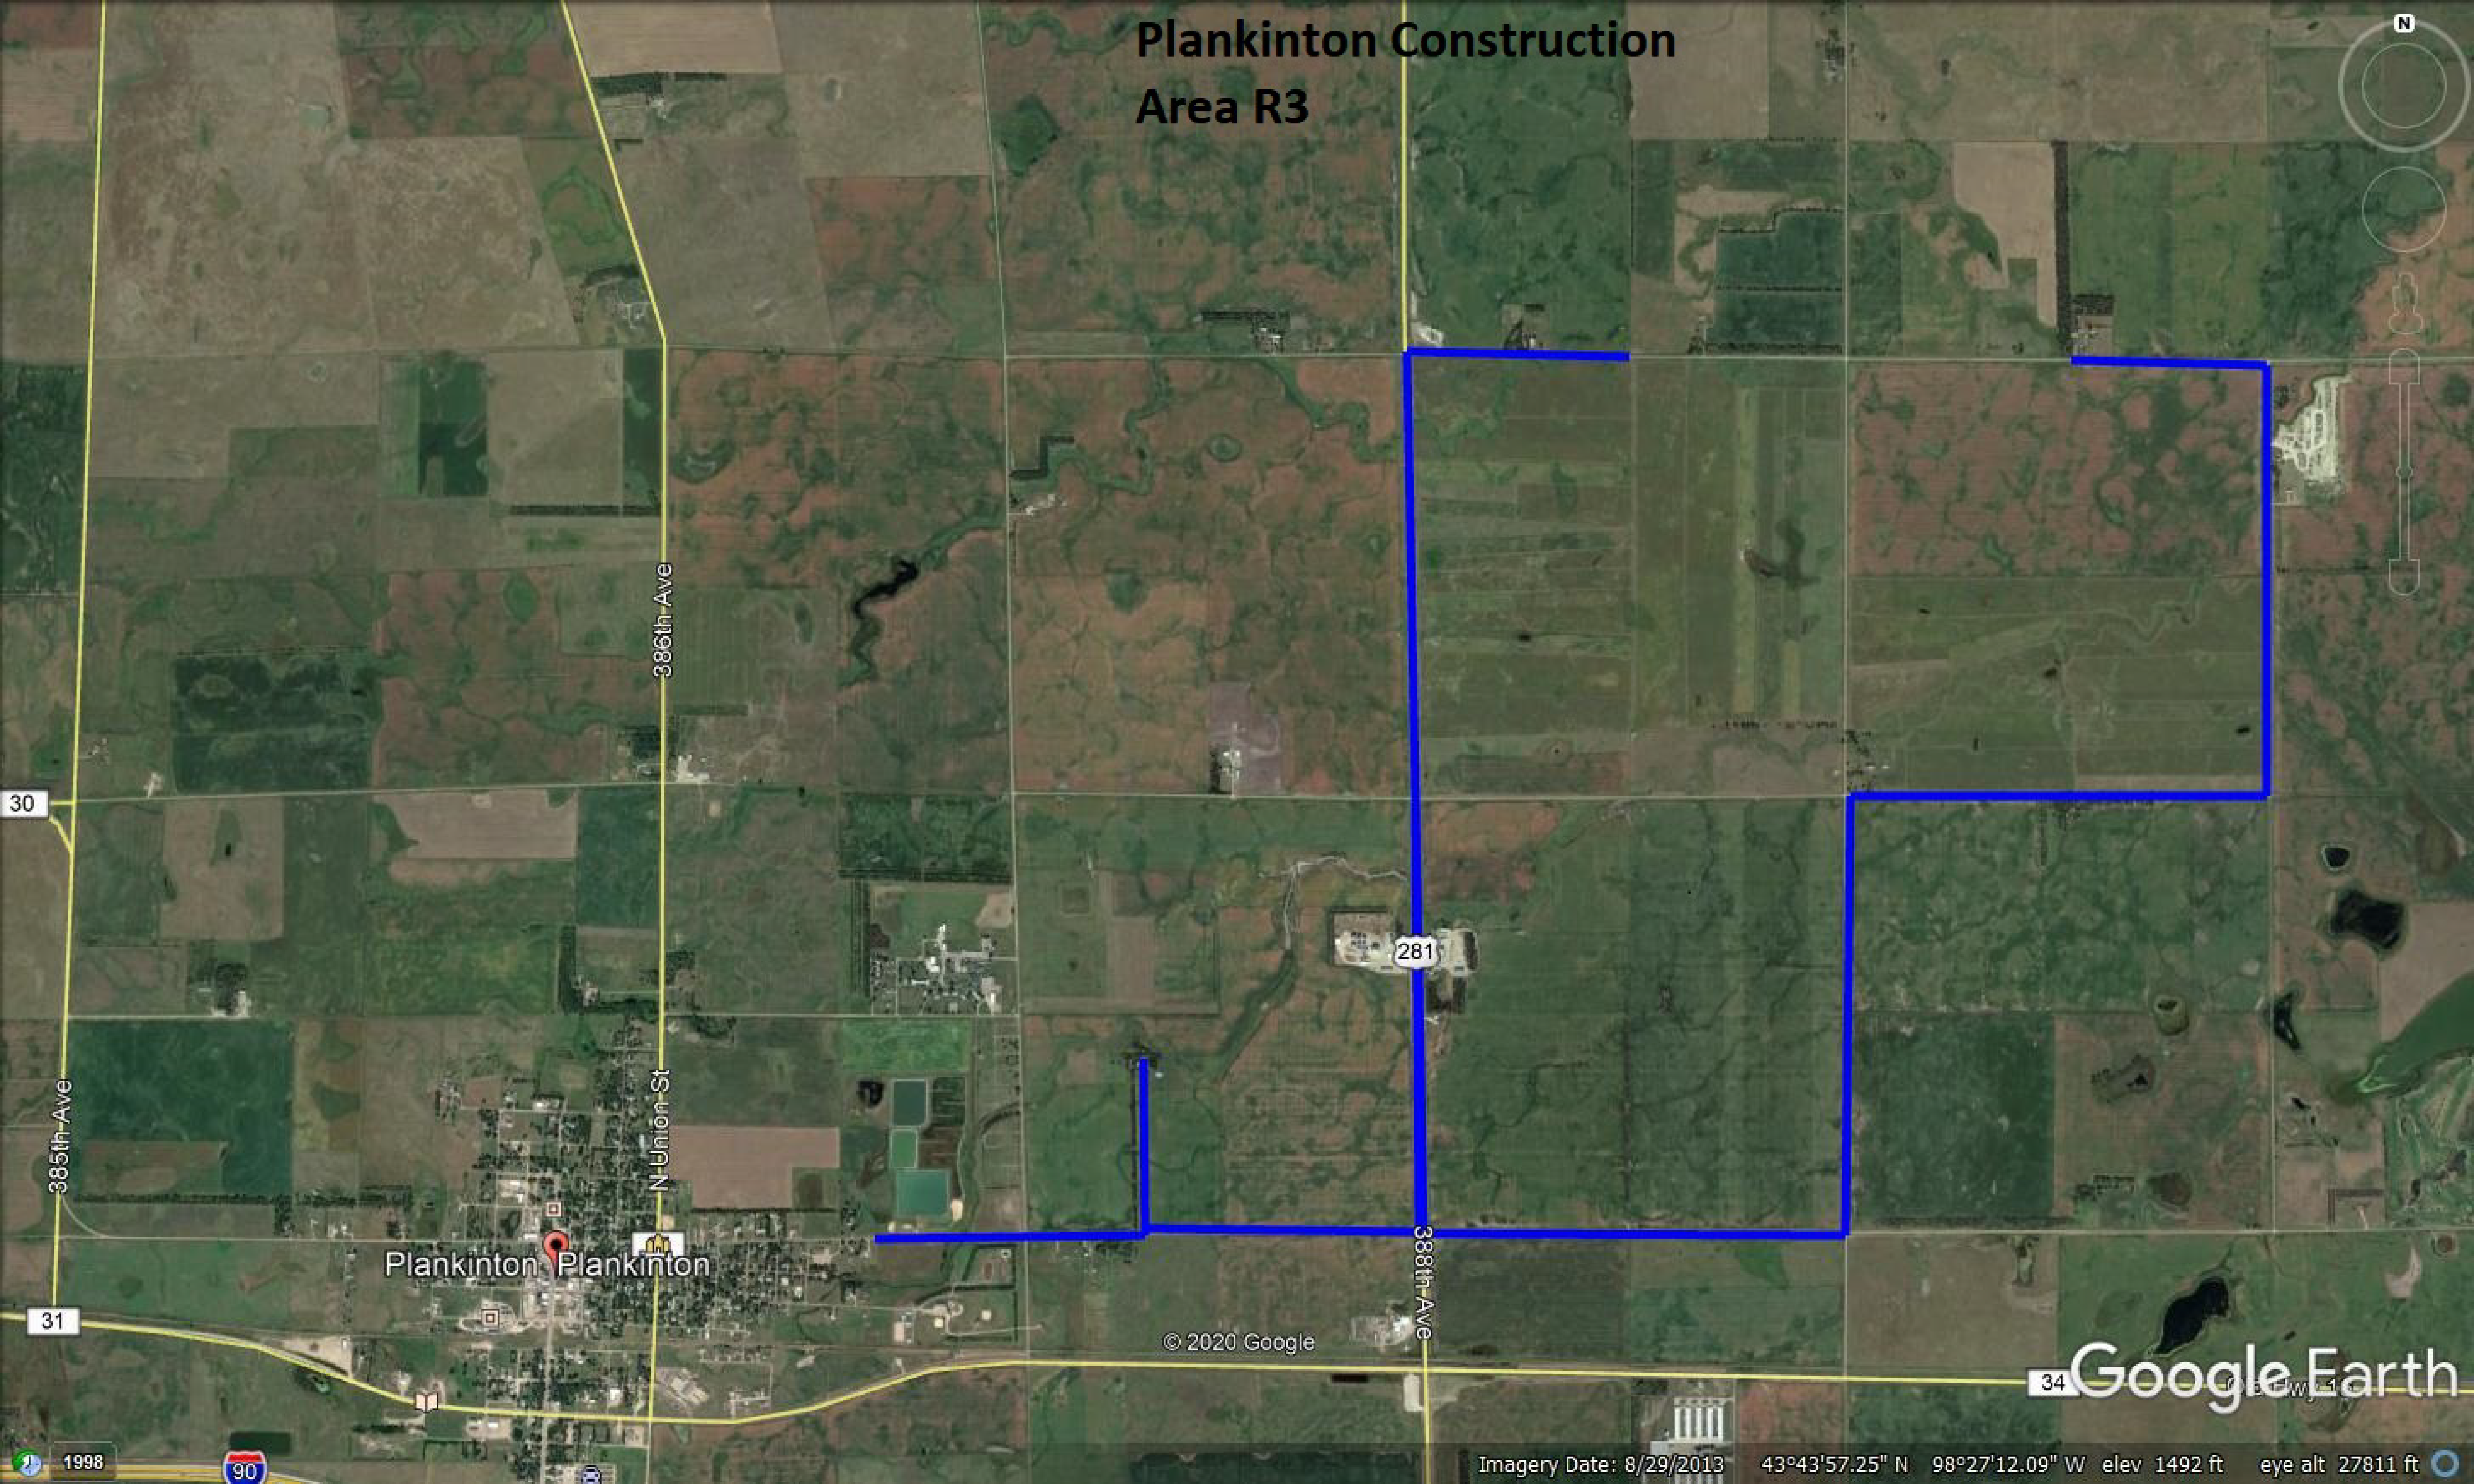

Plankinton Construction Area R3

386th Ave

N Union St

385th Ave

281

388th Ave

30

31

34

Plankinton Plankinton

© 2020 Google

Google Earth

Imagery Date: 8/29/2013 43°43'57.25" N 98°27'12.09" W elev 1492 ft eye alt 27811 ft

1998

90