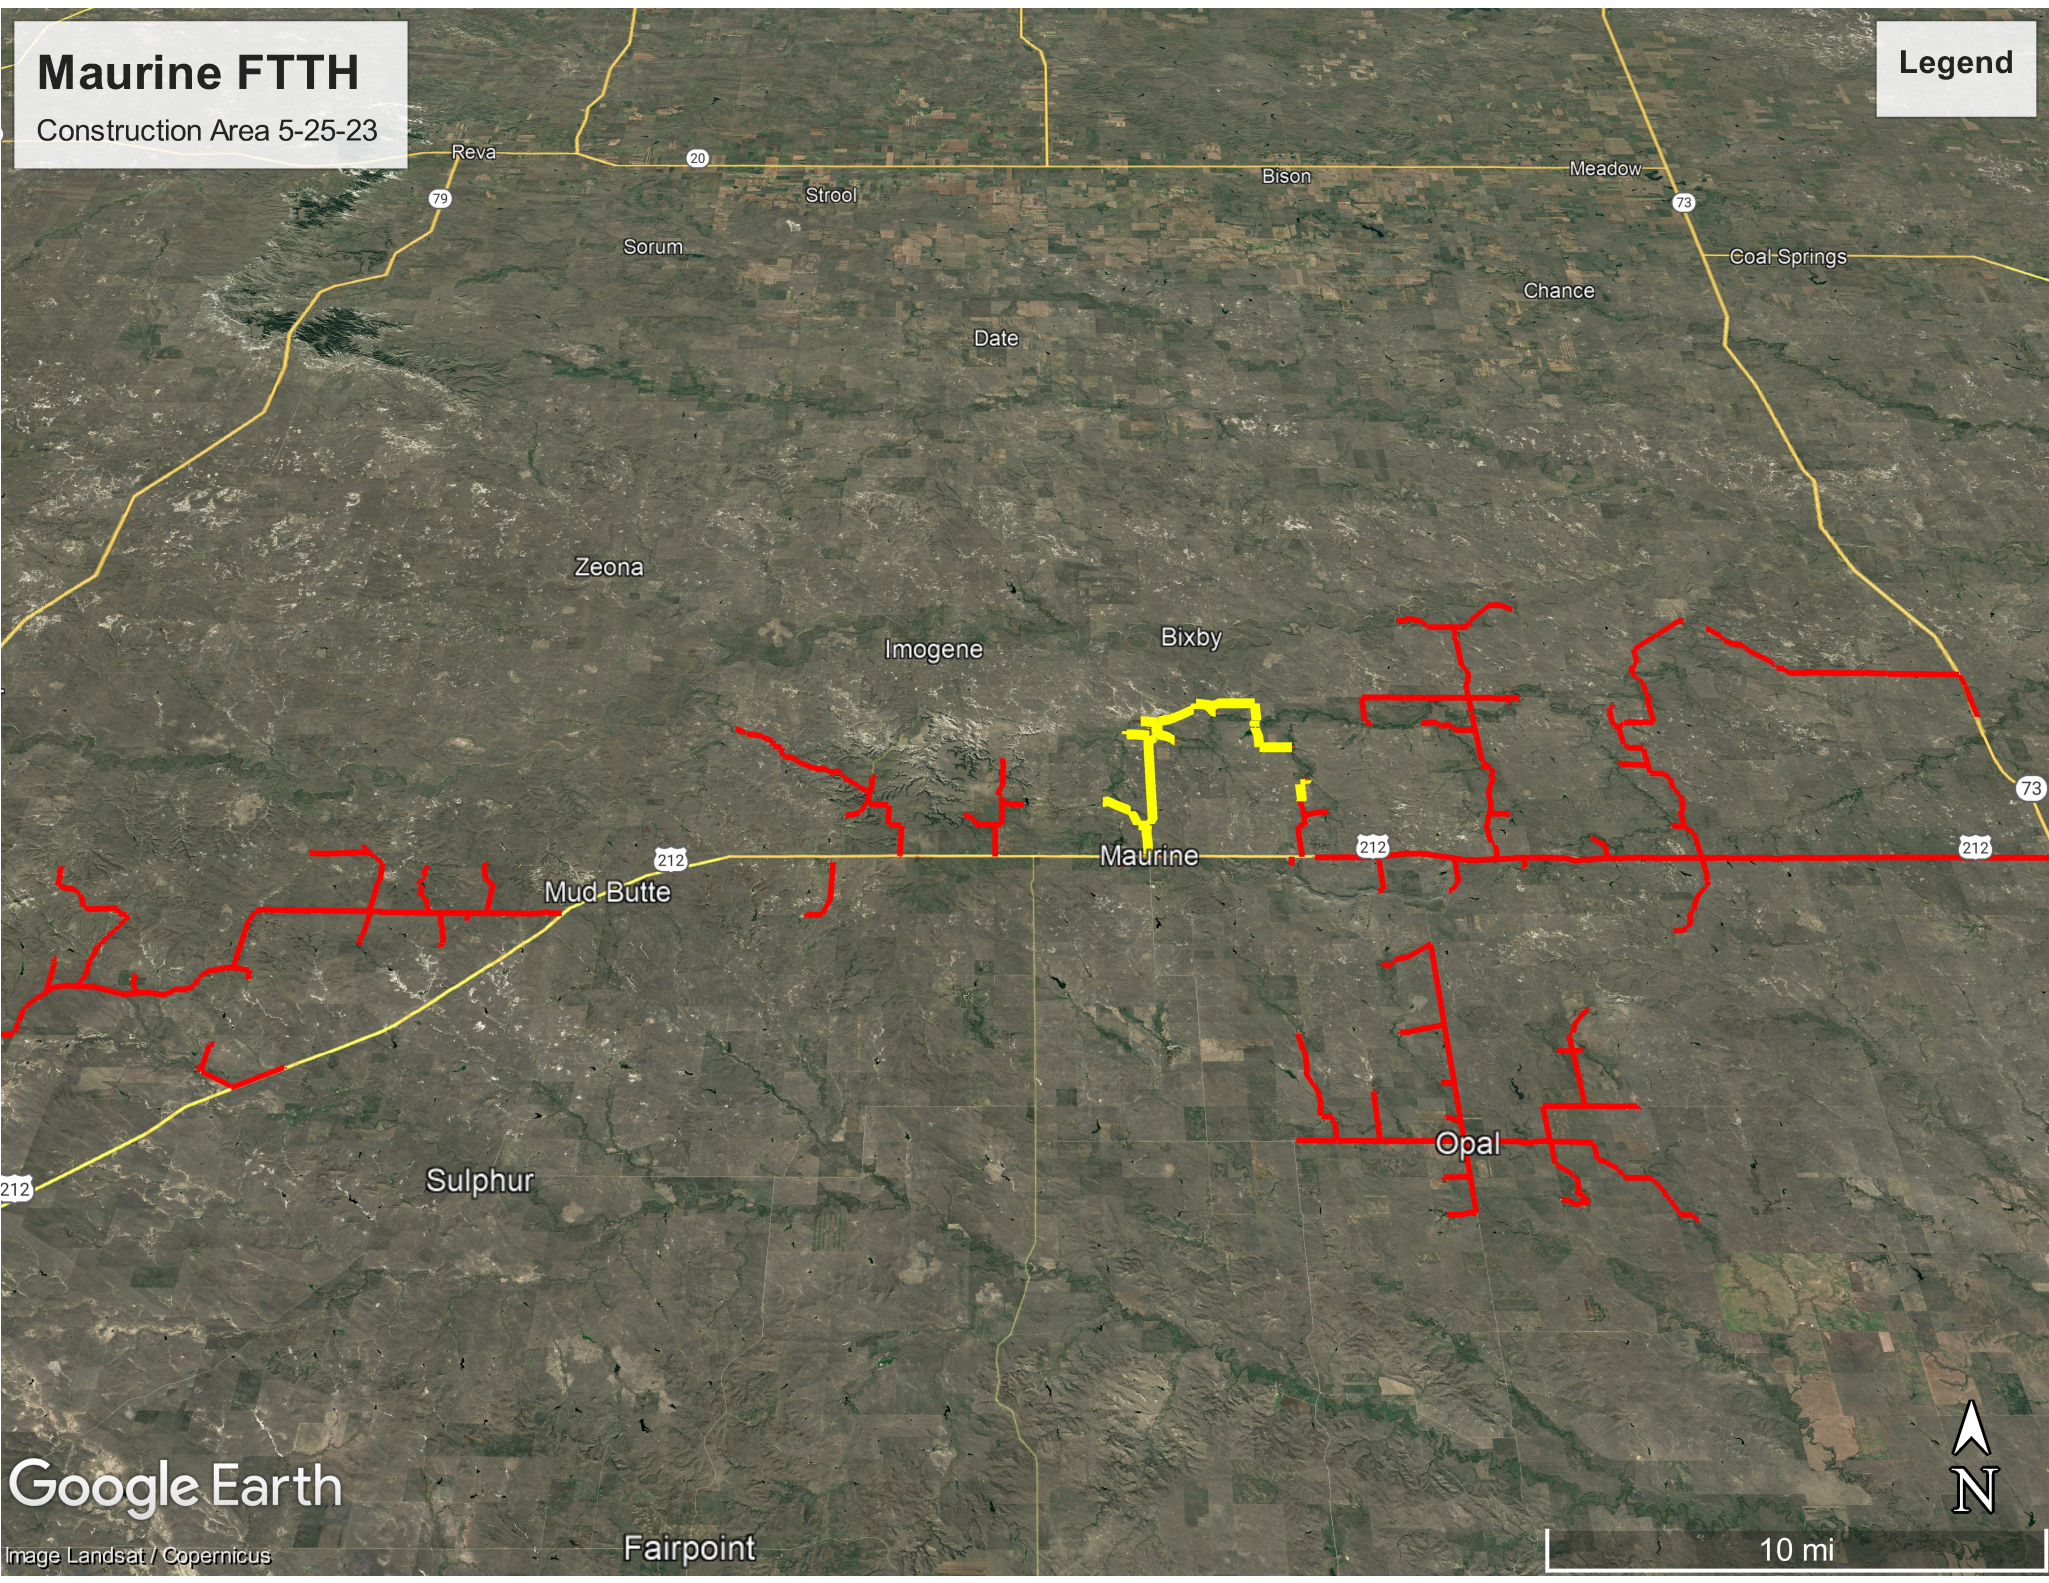

Maurine FTTH

Construction Area 5-25-23

Legend

Google Earth

Image Landsat / Copernicus

Fairpoint

10 mi