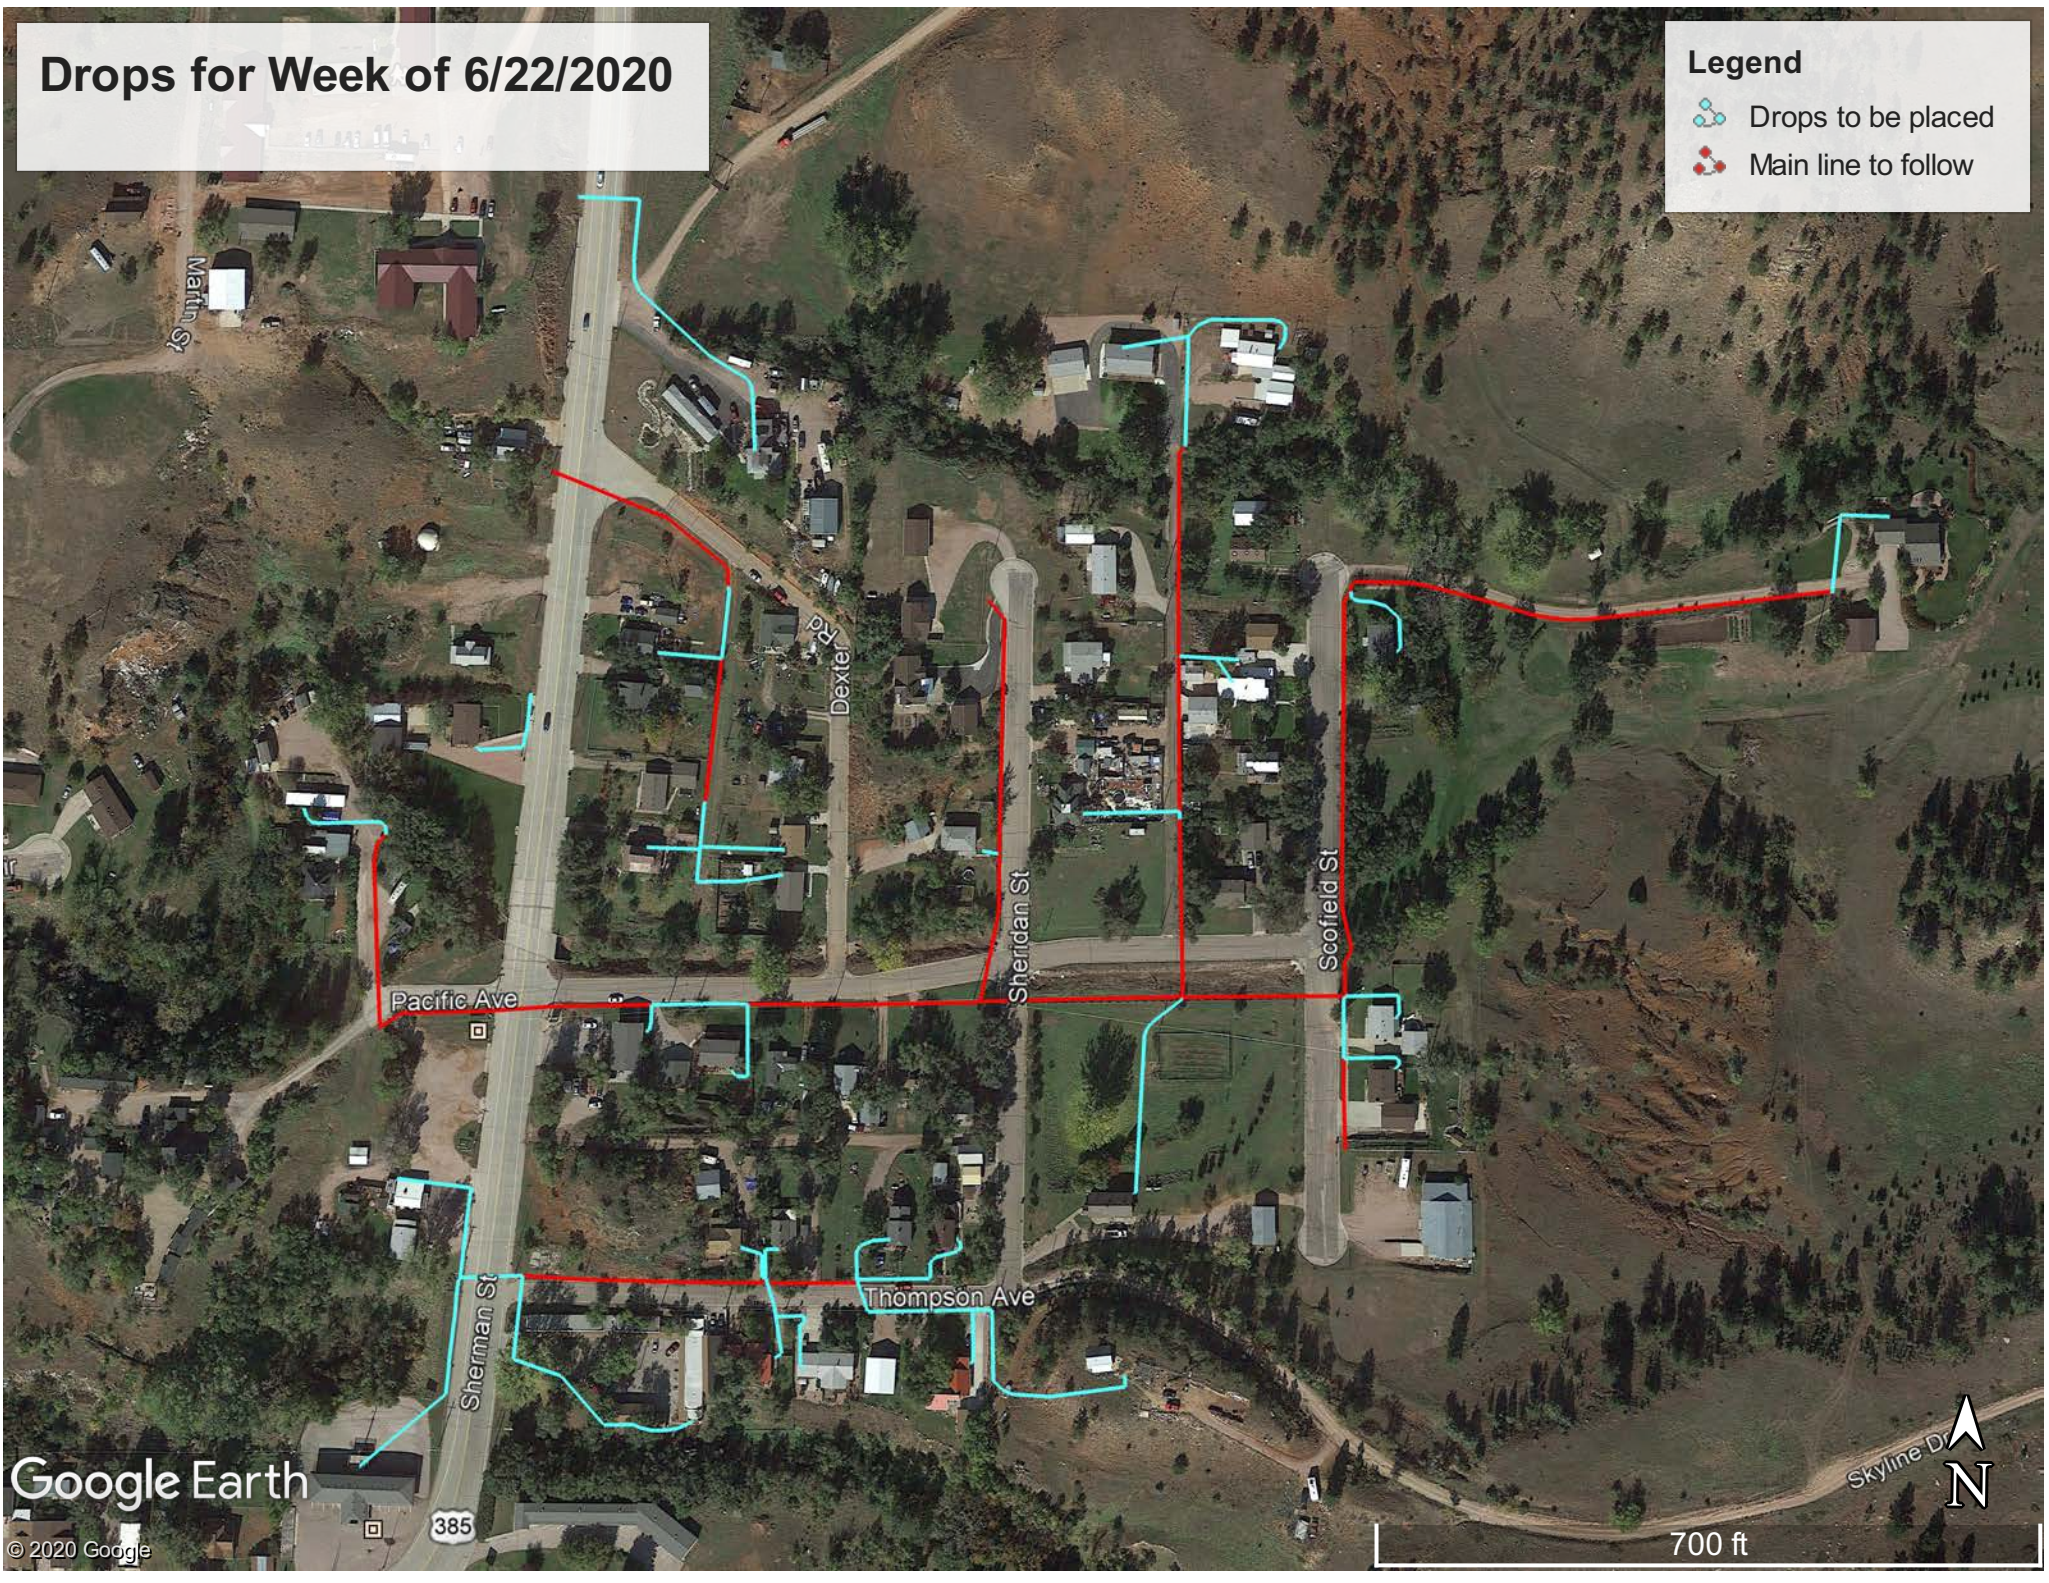

# Drops for Week of 6/22/2020

## Legend

-  Drops to be placed
-  Main line to follow

Google Earth

© 2020 Google

385

700 ft