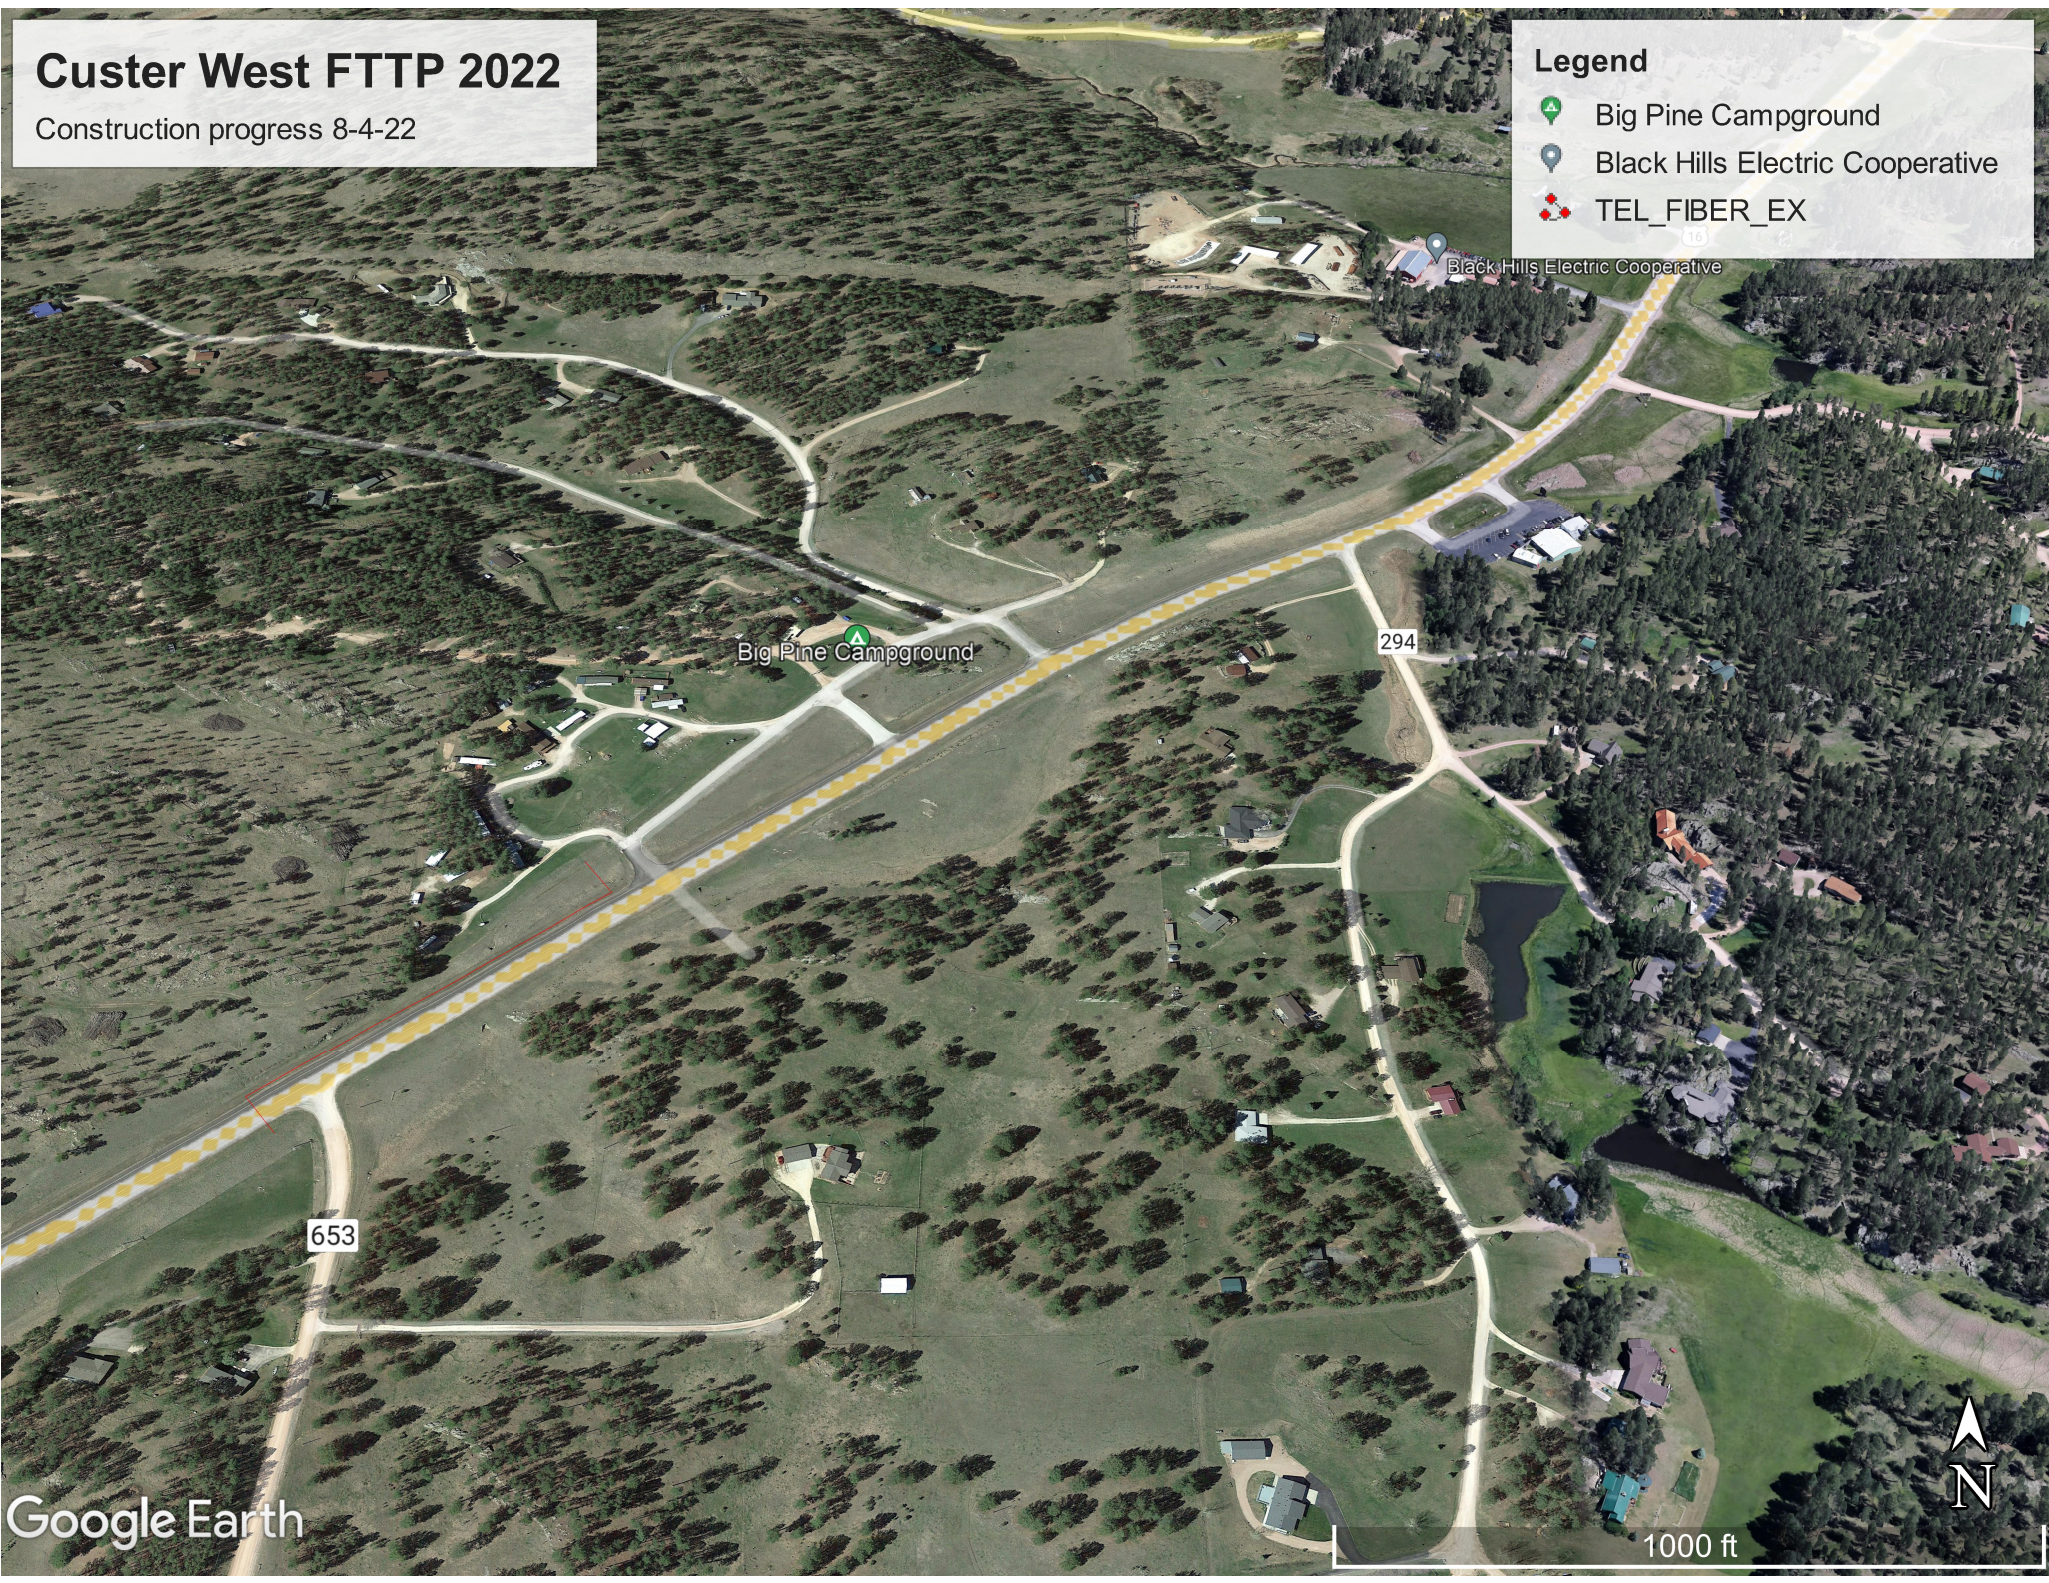

# Custer West FTTP 2022

Construction progress 8-4-22

## Legend

-  Big Pine Campground
-  Black Hills Electric Cooperative
-  TEL\_FIBER\_EX

Big Pine Campground

Black Hills Electric Cooperative

294

653

Google Earth

1000 ft