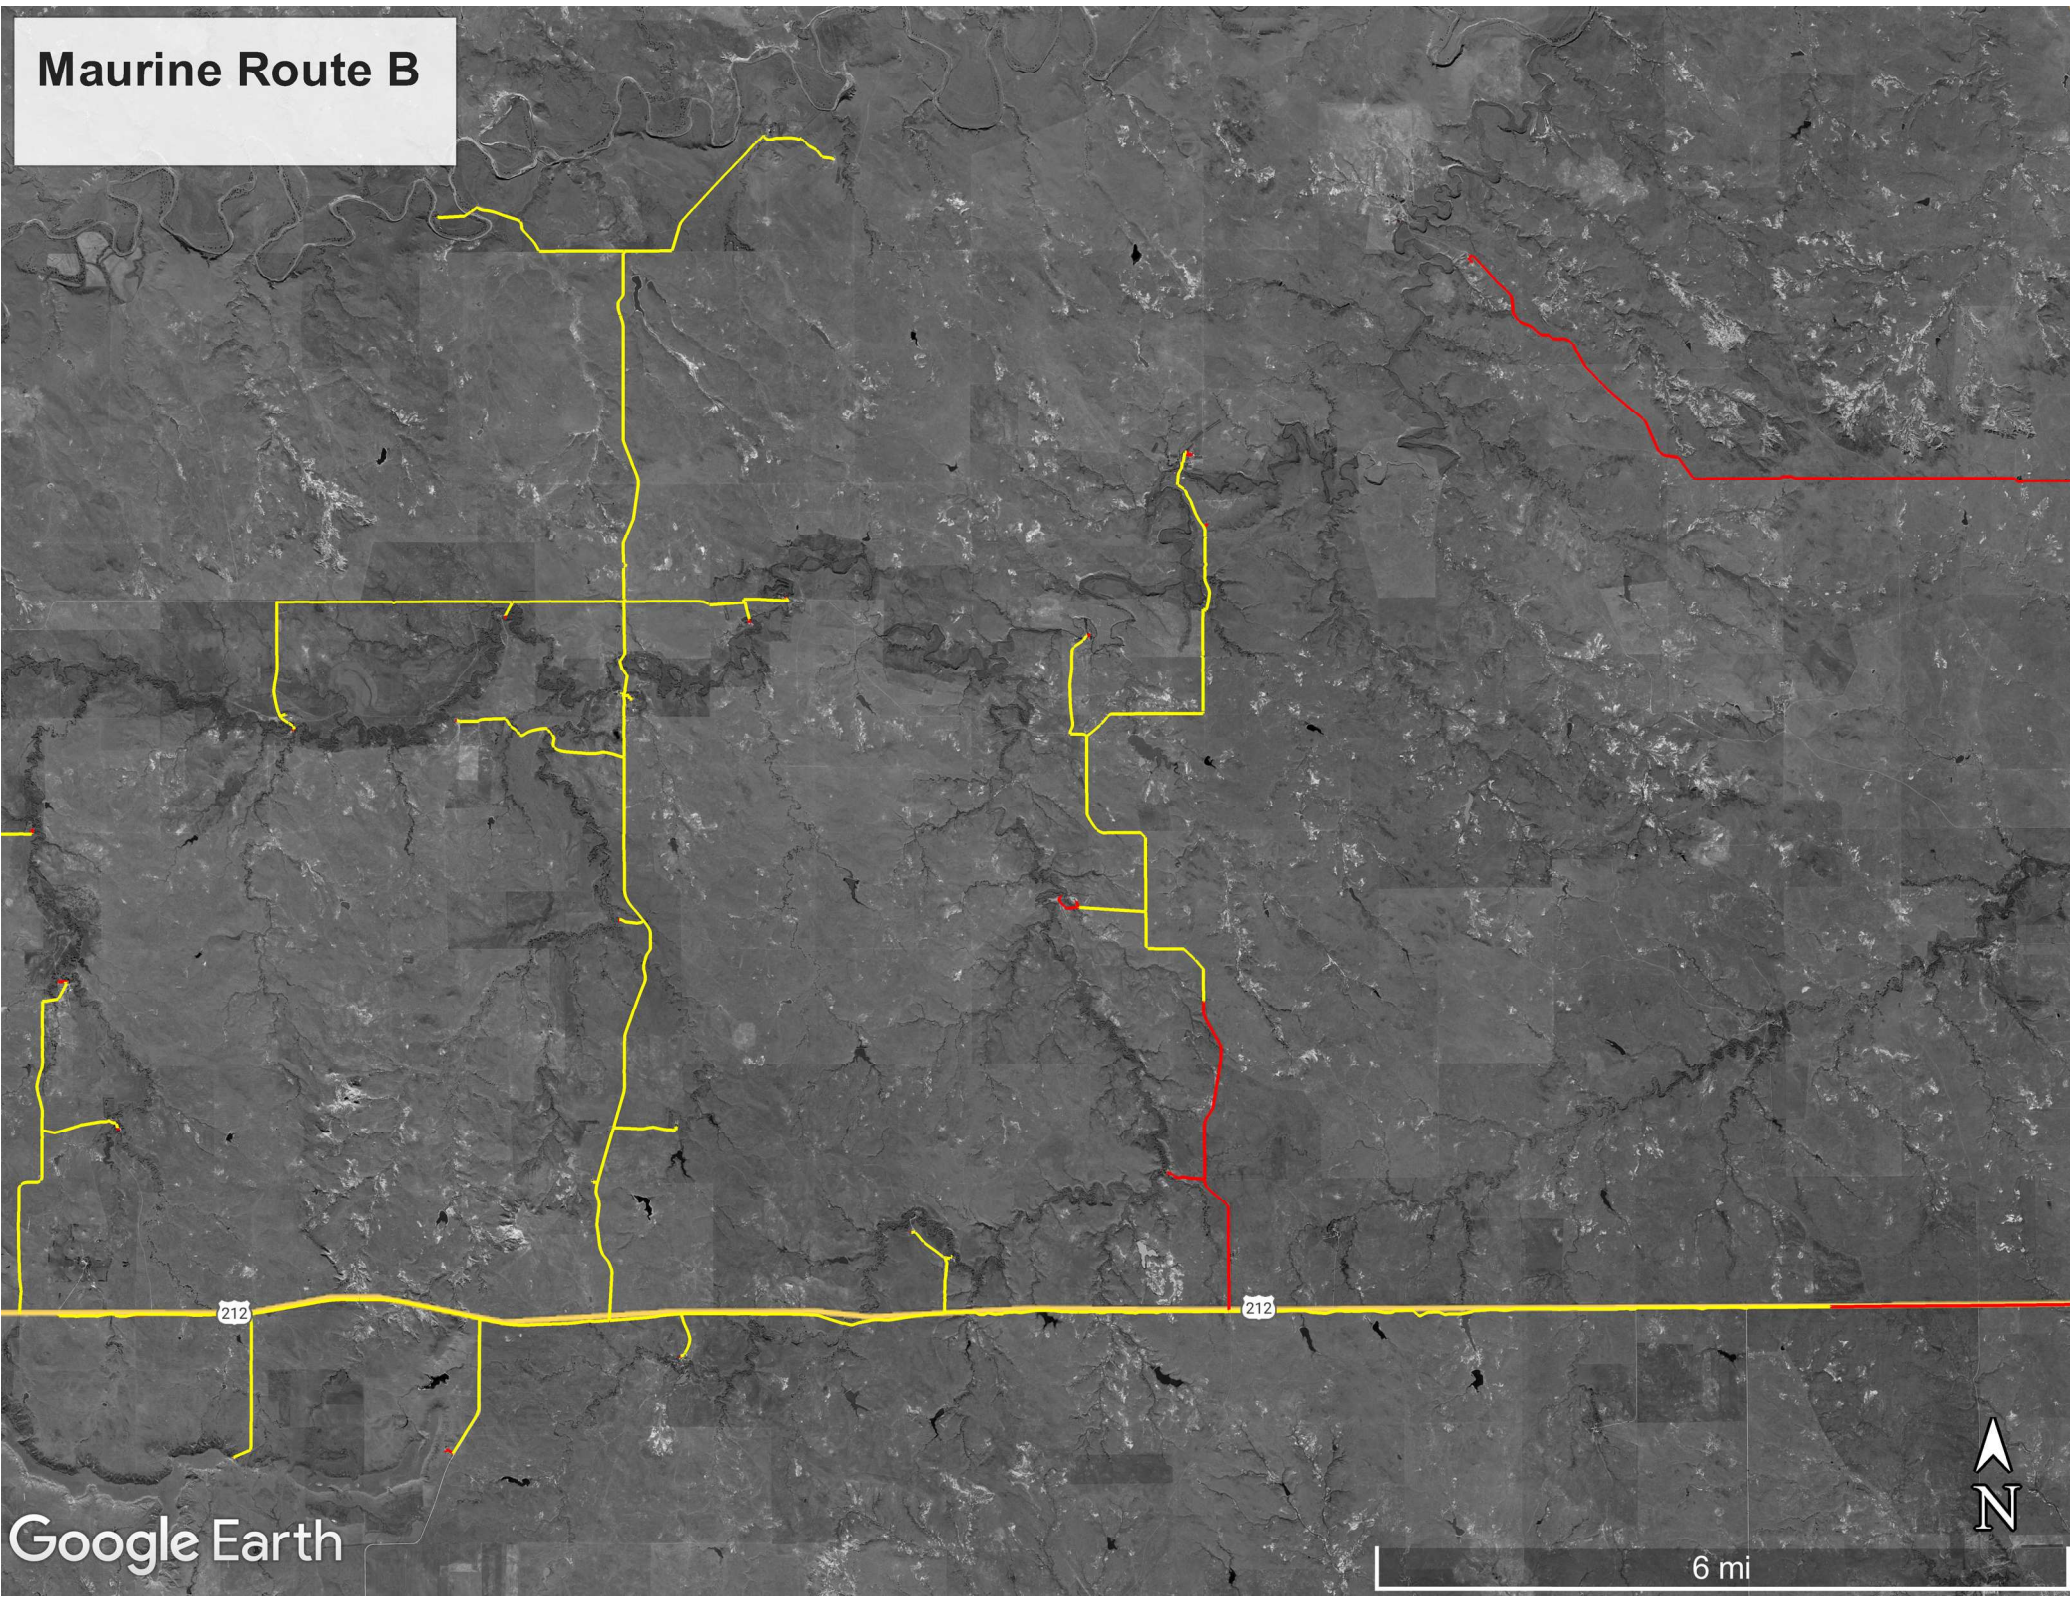

Maurine Route B

Google Earth