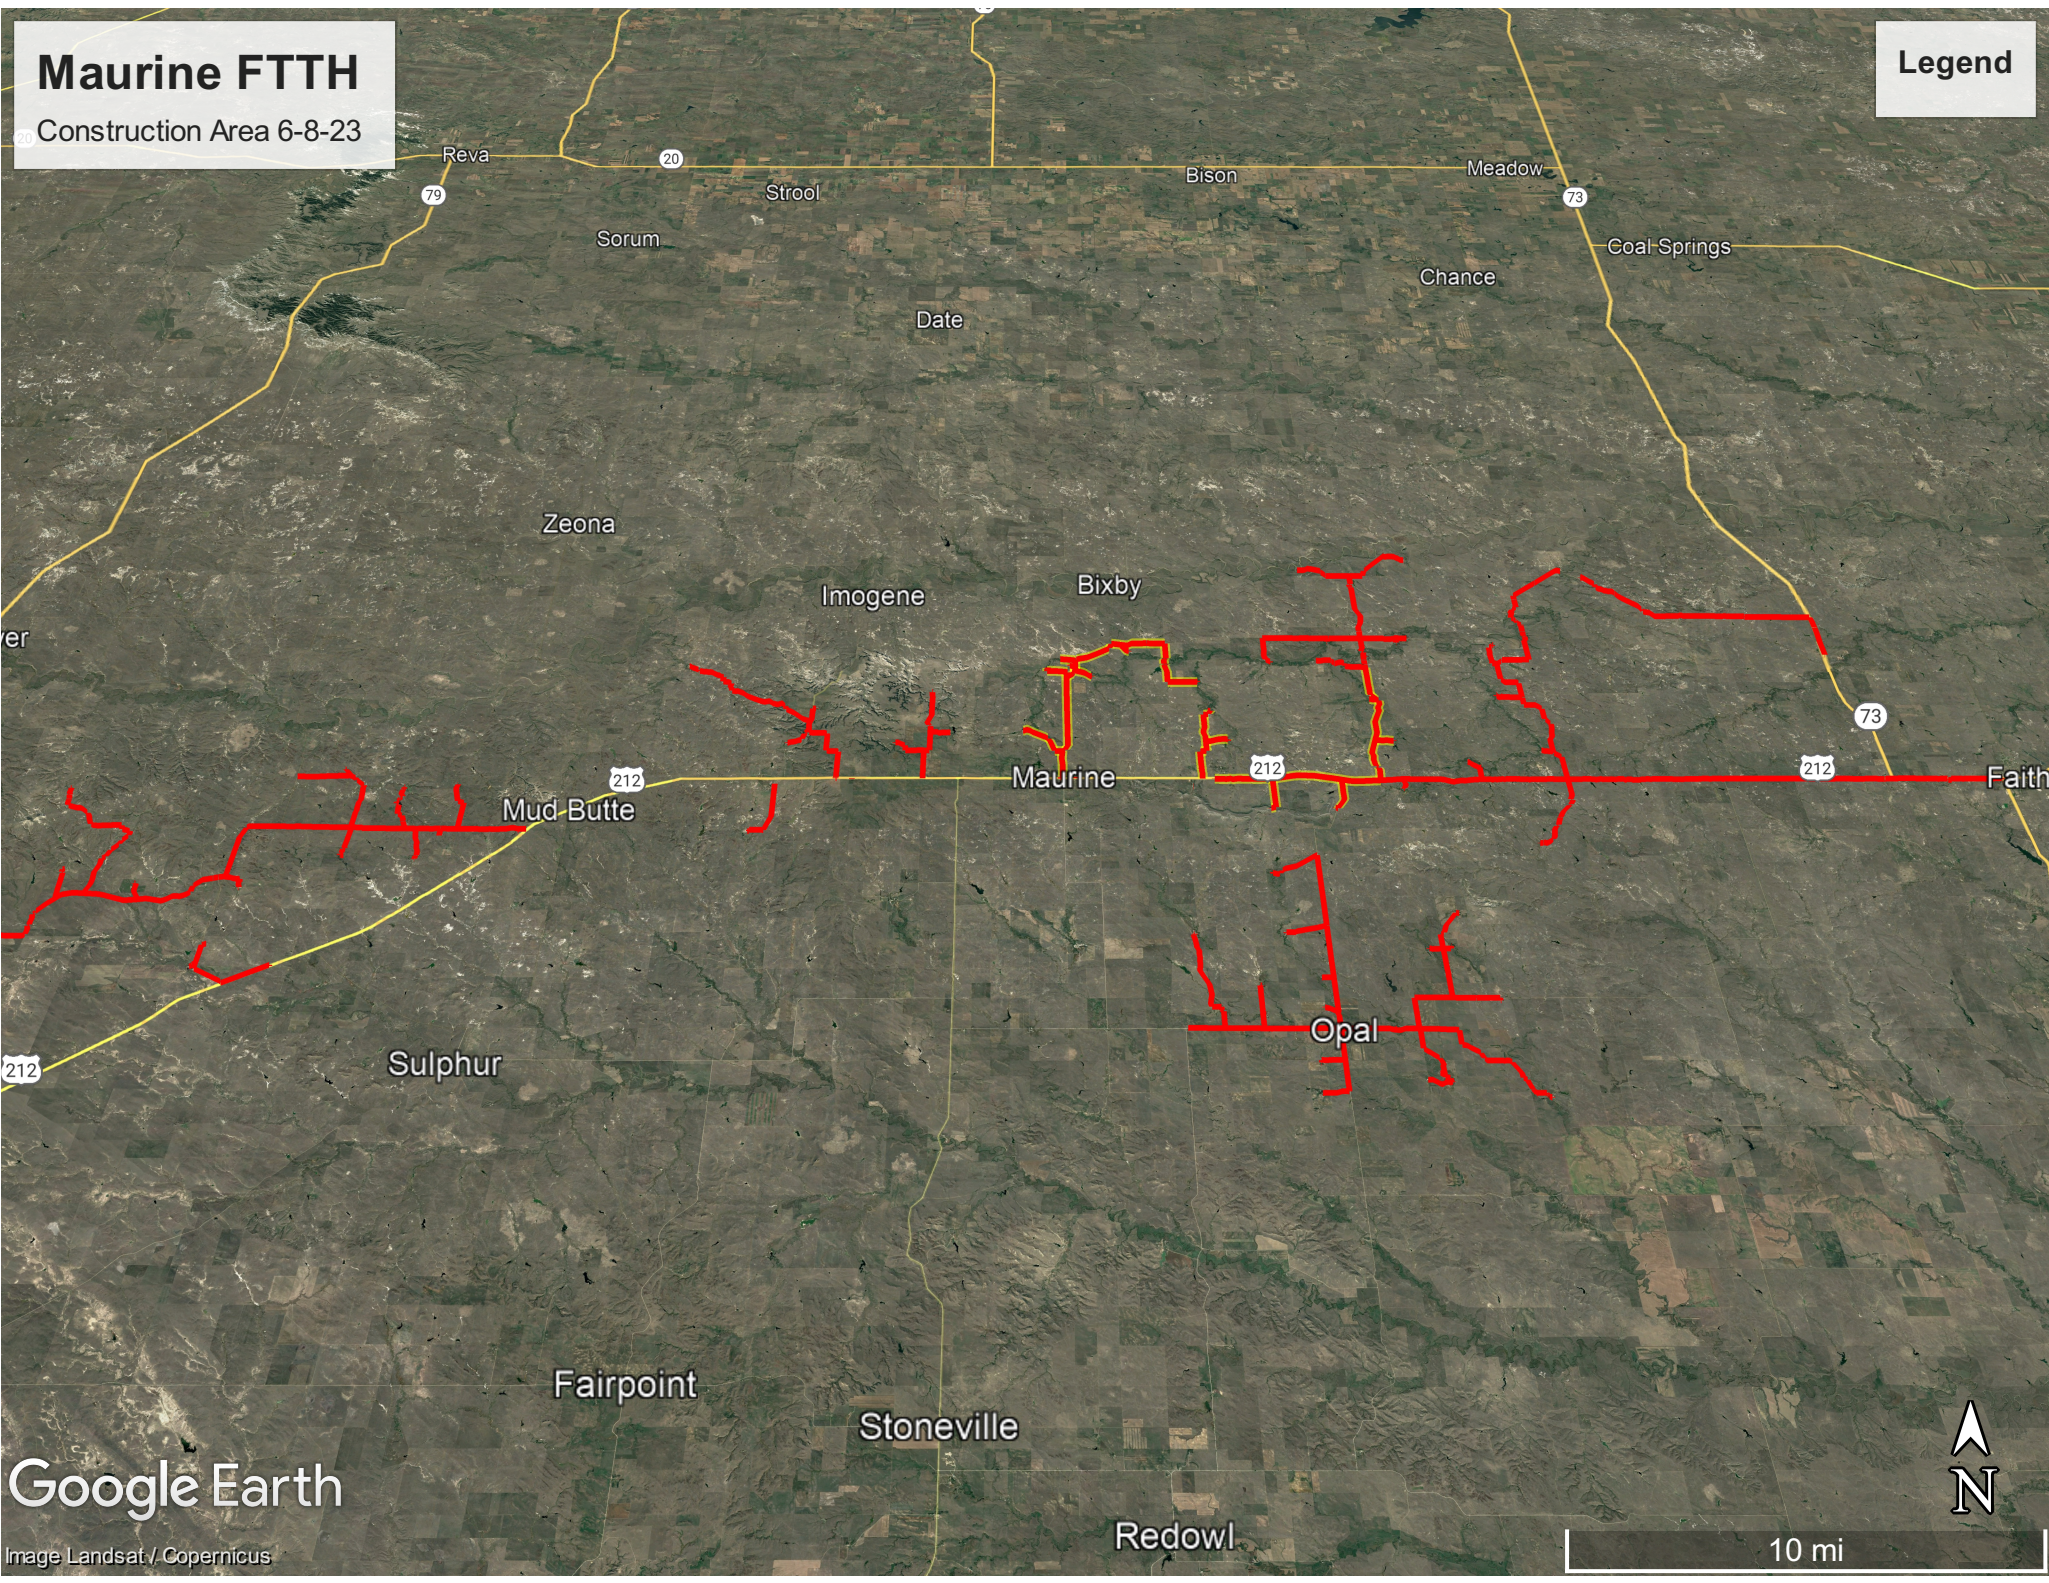

Maurine FTTH

Construction Area 6-8-23

Legend

Google Earth

Image Landsat / Copernicus

10 mi