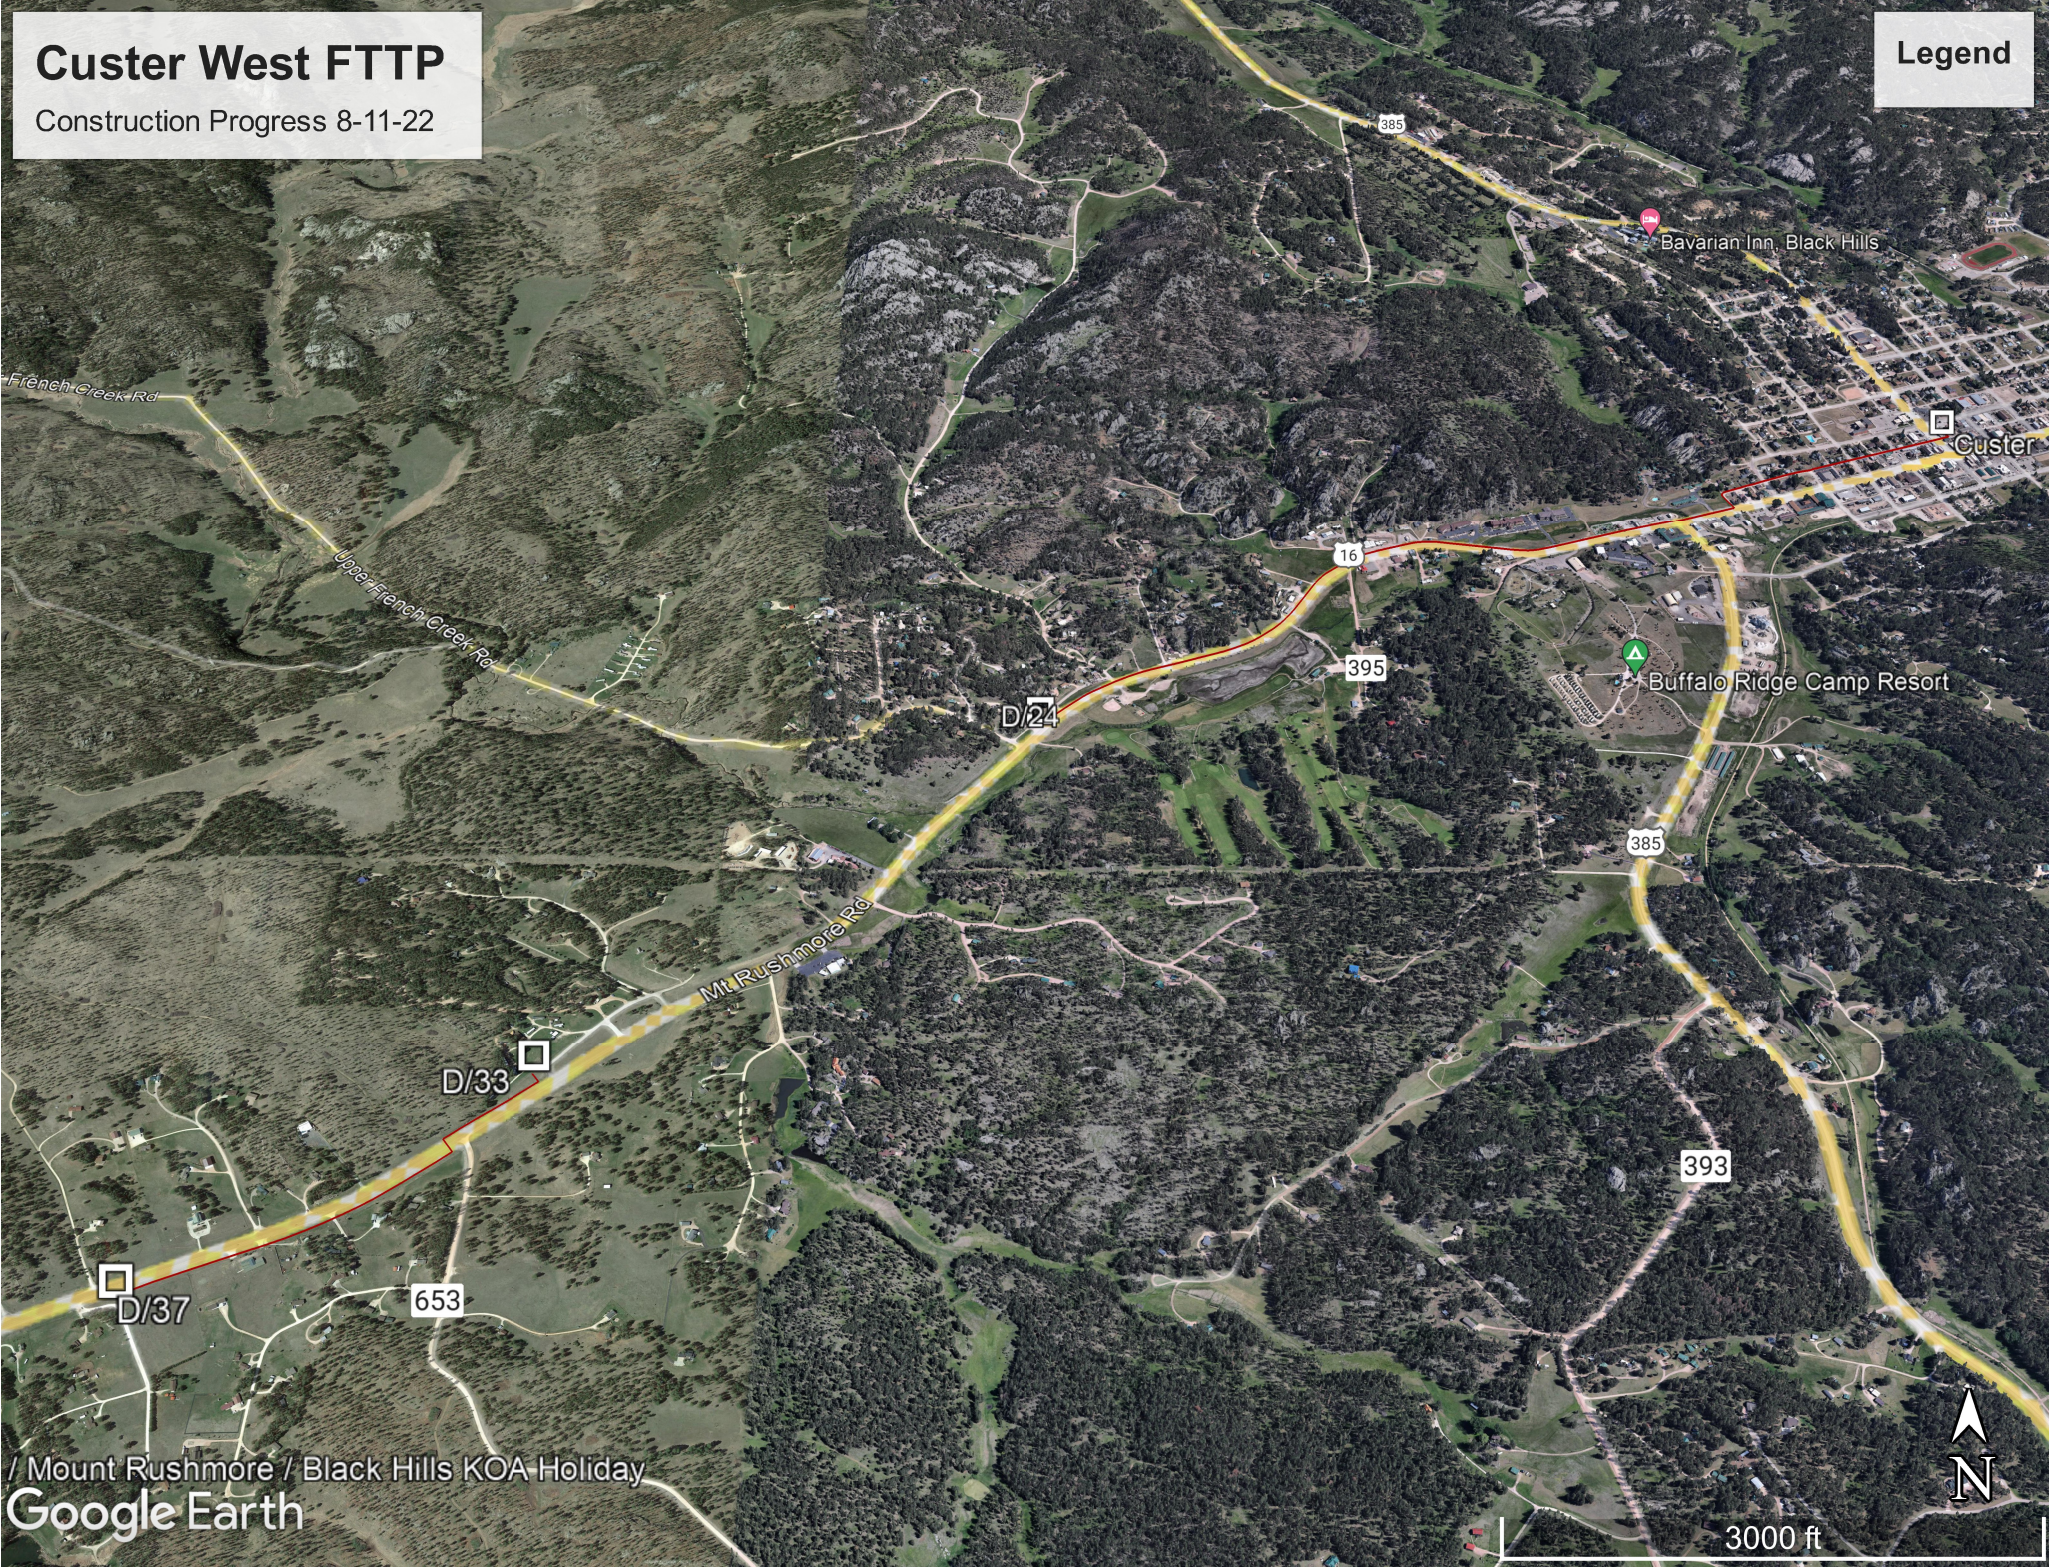

Custer West FTTP

Construction Progress 8-11-22

Legend

/ Mount Rushmore / Black Hills KOA Holiday

Google Earth

3000 ft